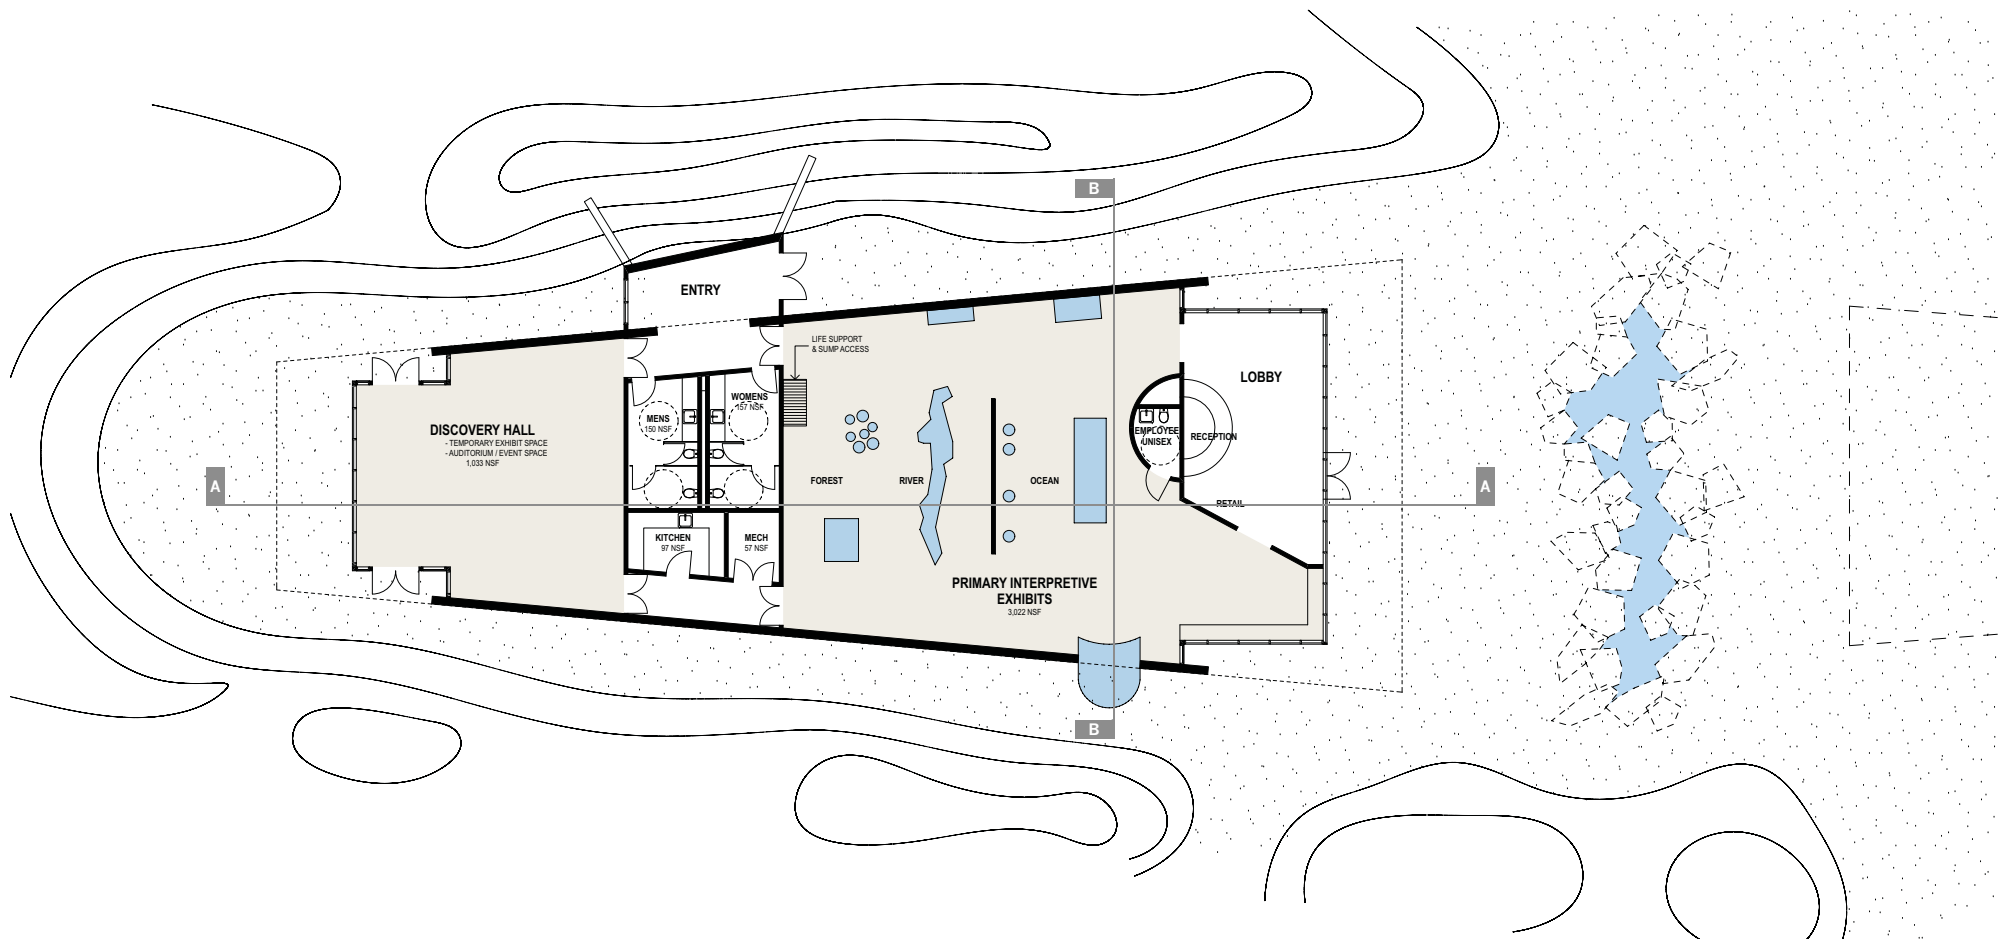

DISCOVERY CENTER FLOOR PLAN

SCHEMATIC DESIGN

June 2010

EXHIBIT OPTION C

NOYO CENTER FOR SCIENCE AND EDUCATION

A Project of the City of Fort Bragg and Sonoma State University

BAUER AND WILEY ARCHITECTS JONES & JONES ARCHITECTS LANDSCAPE ARCHITECTS PLANNERS

DISCOVERY CENTER FLOOR PLAN

SCHEMATIC DESIGN

June 2010

NOYO CENTER FOR SCIENCE AND EDUCATION

A Project of the City of Fort Bragg and Sonoma State University

BAUER AND WILEY ARCHITECTS

JONES & JONES ARCHITECTS LANDSCAPE ARCHITECTS PLANNERS