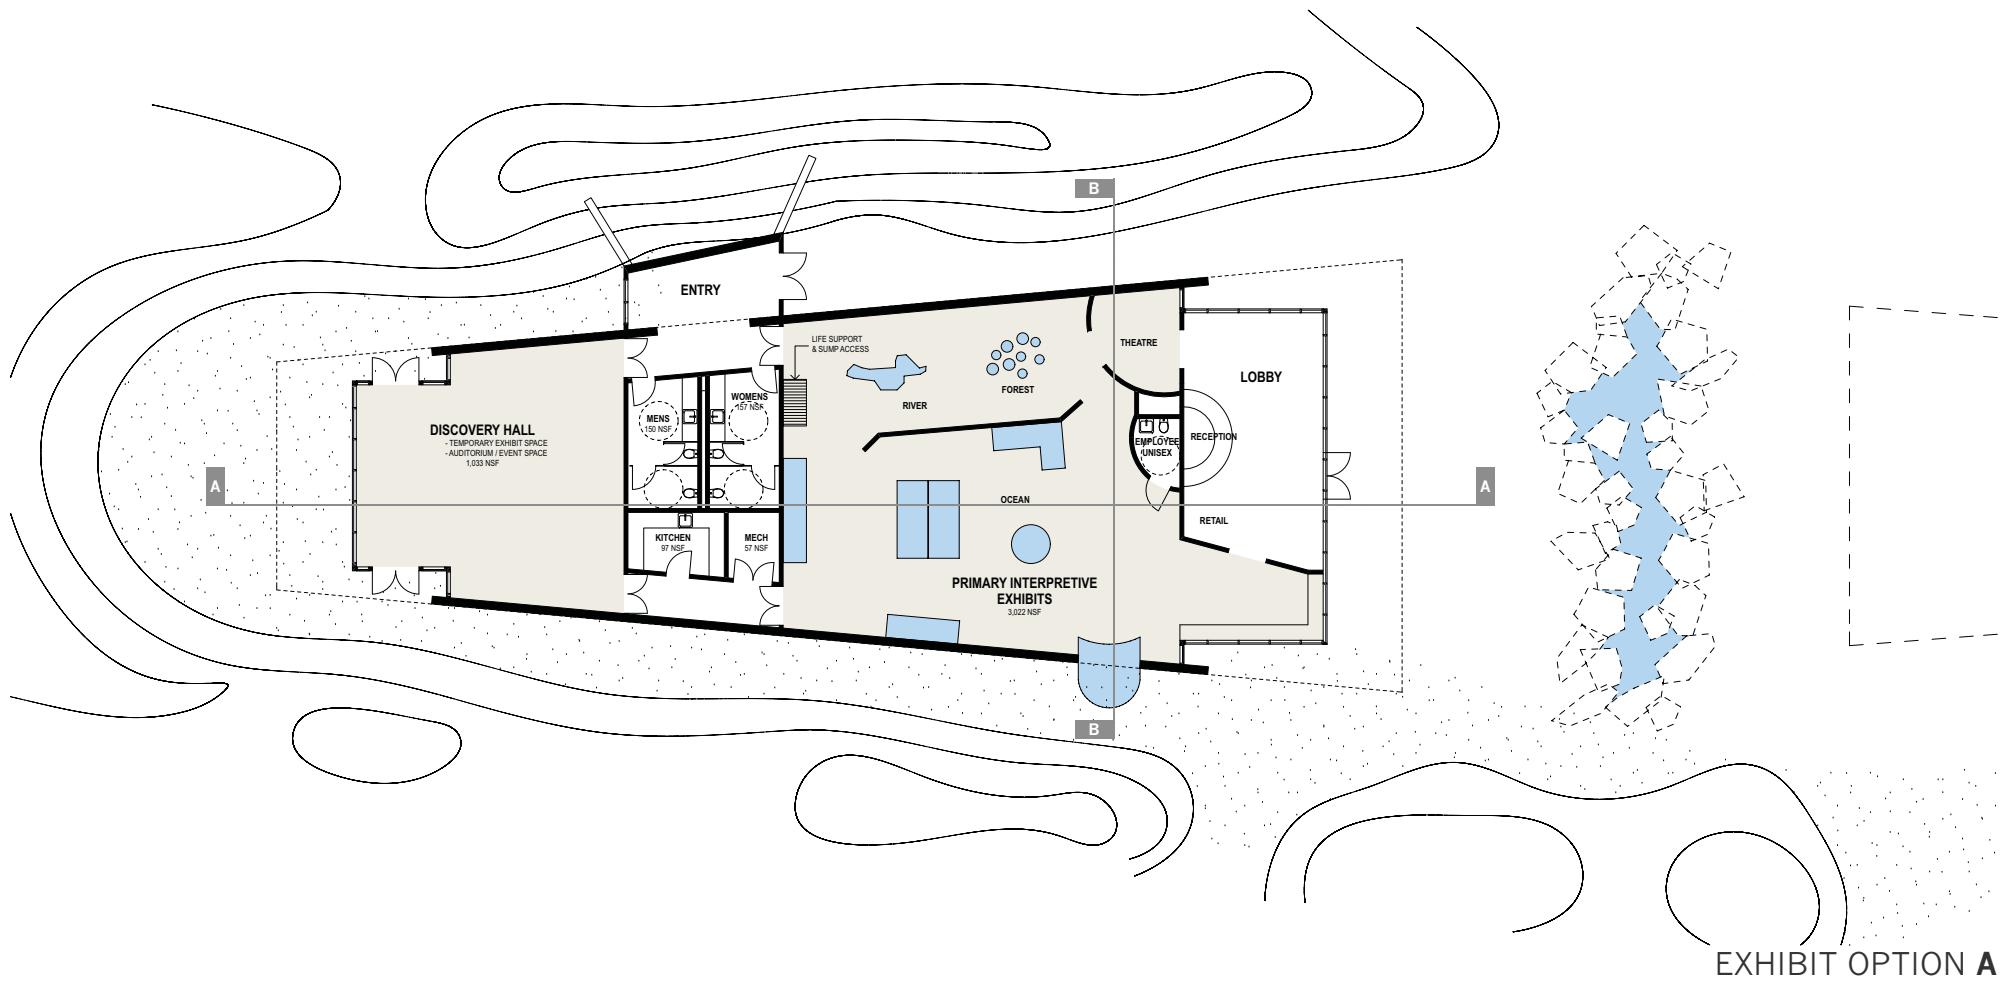

SITE PLAN
SCHEMATIC DESIGN
 June 2010

EXHIBIT OPTION A

NOYO CENTER FOR SCIENCE AND EDUCATION

A Project of the City of Fort Bragg and Sonoma State University

BAUER AND WILEY ARCHITECTS JONES & JONES ARCHITECTS LANDSCAPE ARCHITECTS PLANNERS

DISCOVERY CENTER FLOOR PLAN

SCHEMATIC DESIGN

June 2010

EXHIBIT OPTION B

NOYO CENTER FOR SCIENCE AND EDUCATION

A Project of the City of Fort Bragg and Sonoma State University

BAUER AND WILEY ARCHITECTS JONES & JONES ARCHITECTS LANDSCAPE ARCHITECTS PLANNERS