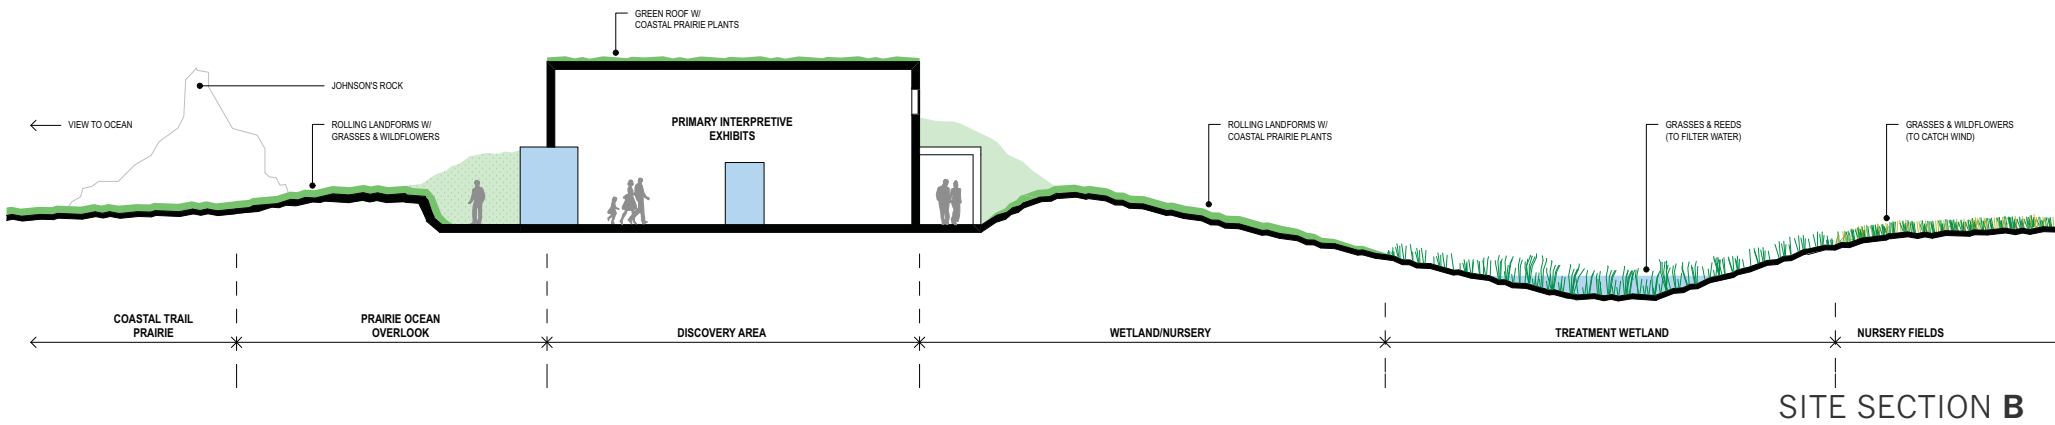

EXHIBIT OPTION C

NOYO CENTER FOR SCIENCE AND EDUCATION

A Project of the City of Fort Bragg and Sonoma State University

BAUER AND WILEY ARCHITECTS

JONES & JONES ARCHITECTS LANDSCAPE ARCHITECTS PLANNERS

DISCOVERY CENTER SITE SECTIONS

SCHEMATIC DESIGN

June 2010