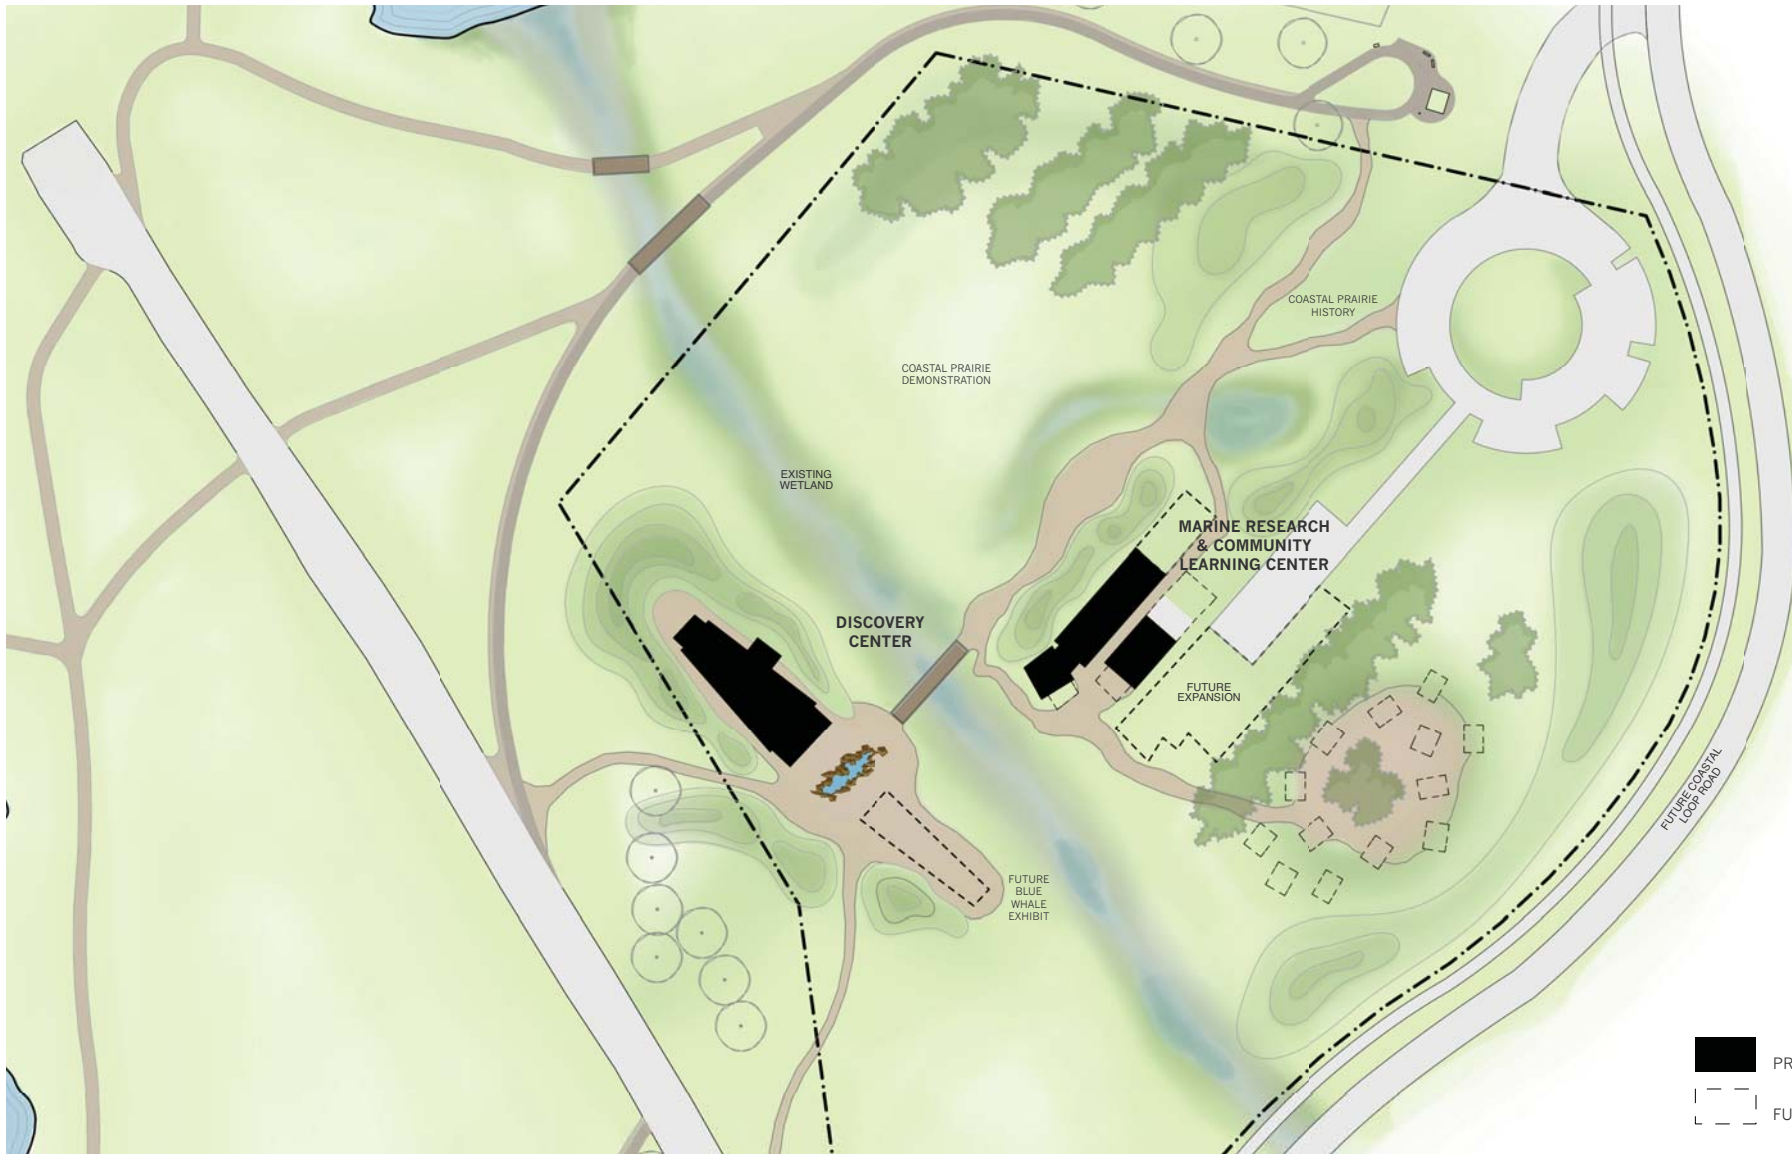

- PROP 84 PHASE 1 BUILDINGS
- FUTURE

NOYO CENTER FOR SCIENCE AND EDUCATION

A Project of the City of Fort Bragg and Sonoma State University

B A U E R A N D W I L E Y **J O N E S** **J O N E S**

ARCHITECTS

ARCHITECTS
LANDSCAPE ARCHITECTS
PLANNERS

VICINITY PLAN SCHEMATIC DESIGN

June 2010

- PROP 84 PHASE 1 BUILDINGS
- FUTURE

NOYO CENTER FOR SCIENCE AND EDUCATION

A Project of the City of Fort Bragg and Sonoma State University

B A U E R A N D W I L E Y ARCHITECTS
J O N E S J O N E S ARCHITECTS
ARCHITECTS LANDSCAPE ARCHITECTS PLANNERS

SITE PLAN
SCHEMATIC DESIGN
 June 2010

EXHIBIT OPTION A

NOYO CENTER FOR SCIENCE AND EDUCATION

A Project of the City of Fort Bragg and Sonoma State University

BAUER AND WILEY ARCHITECTS JONES & JONES ARCHITECTS LANDSCAPE ARCHITECTS PLANNERS

DISCOVERY CENTER SITE SECTIONS

SCHEMATIC DESIGN

June 2010

FLOOR PLAN

SITE SECTION C

NOYO CENTER FOR SCIENCE AND EDUCATION

A Project of the City of Fort Bragg and Sonoma State University

BAUER AND WILEY ARCHITECTS JONES & JONES ARCHITECTS LANDSCAPE ARCHITECTS PLANNERS