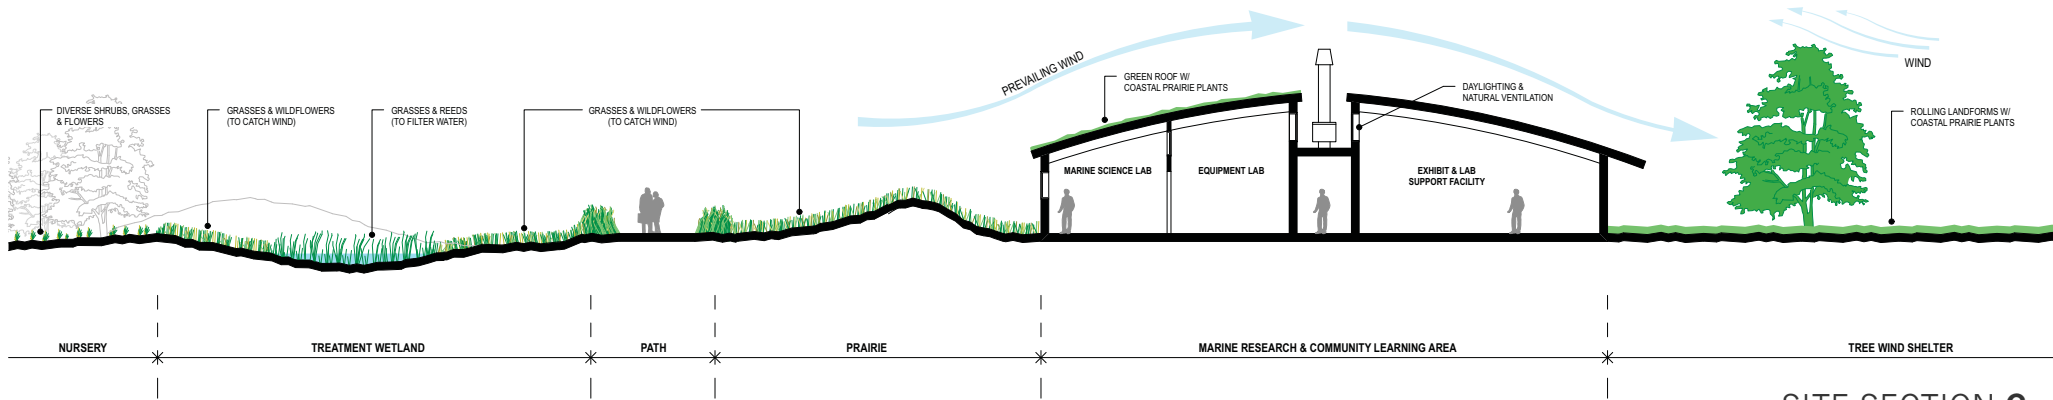

DISCOVERY CENTER SITE SECTIONS

SCHEMATIC DESIGN

June 2010

FLOOR PLAN

SITE SECTION C

NOYO CENTER FOR SCIENCE AND EDUCATION

A Project of the City of Fort Bragg and Sonoma State University

BAUER AND WILEY ARCHITECTS JONES & JONES ARCHITECTS LANDSCAPE ARCHITECTS PLANNERS