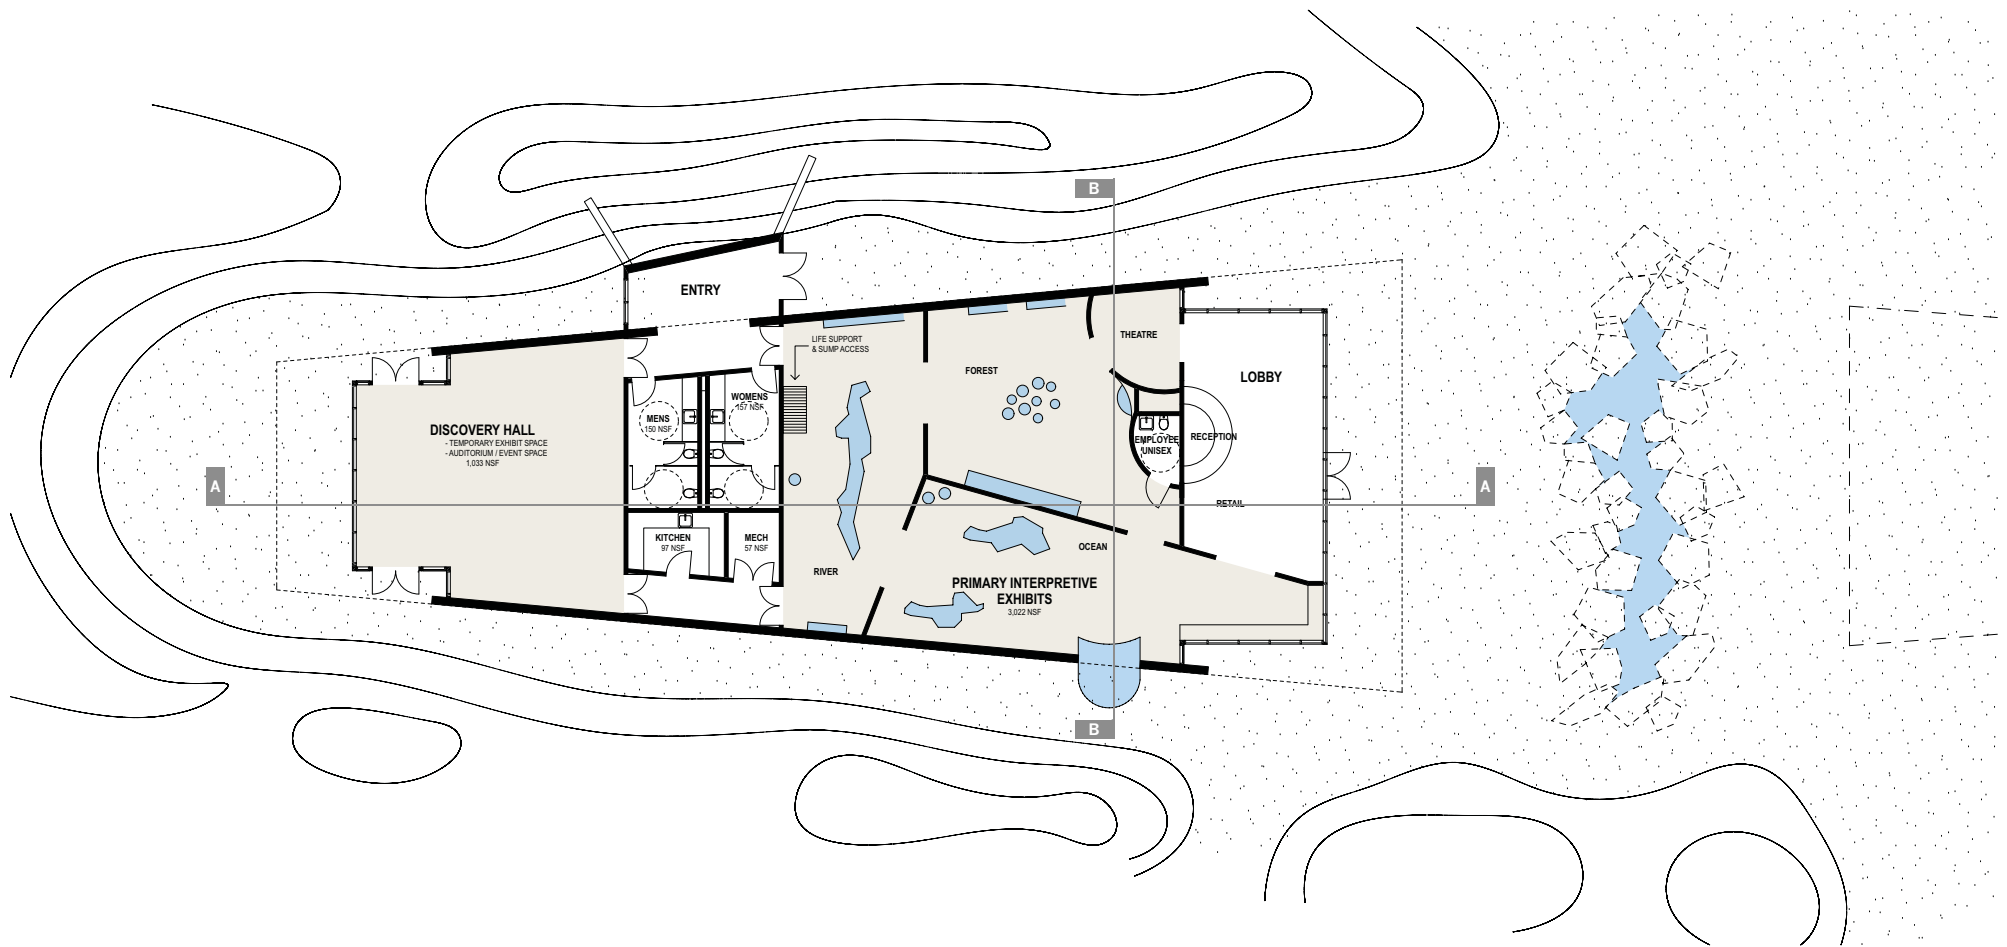

DISCOVERY CENTER FLOOR PLAN

SCHEMATIC DESIGN

June 2010

EXHIBIT OPTION B

NOYO CENTER FOR SCIENCE AND EDUCATION

A Project of the City of Fort Bragg and Sonoma State University

BAUER AND WILEY ARCHITECTS JONES & JONES ARCHITECTS LANDSCAPE ARCHITECTS PLANNERS

DISCOVERY CENTER FLOOR PLAN

SCHEMATIC DESIGN

June 2010

EXHIBIT OPTION C

NOYO CENTER FOR SCIENCE AND EDUCATION

A Project of the City of Fort Bragg and Sonoma State University

BAUER AND WILEY ARCHITECTS JONES & JONES ARCHITECTS LANDSCAPE ARCHITECTS PLANNERS