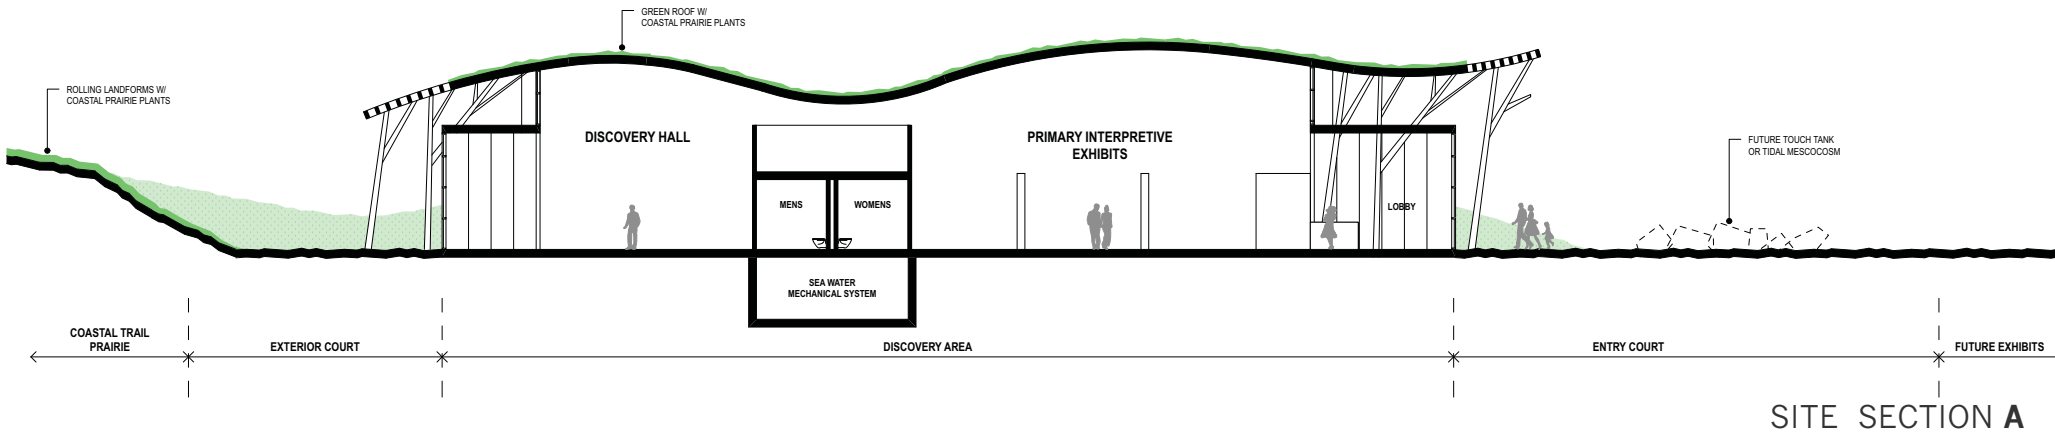

NOYO CENTER FOR SCIENCE AND EDUCATION

A Project of the City of Fort Bragg and Sonoma State University

BAUER AND WILEY ARCHITECTS

JONES & JONES ARCHITECTS LANDSCAPE ARCHITECTS PLANNERS

DISCOVERY CENTER SITE SECTIONS

SCHEMATIC DESIGN

June 2010