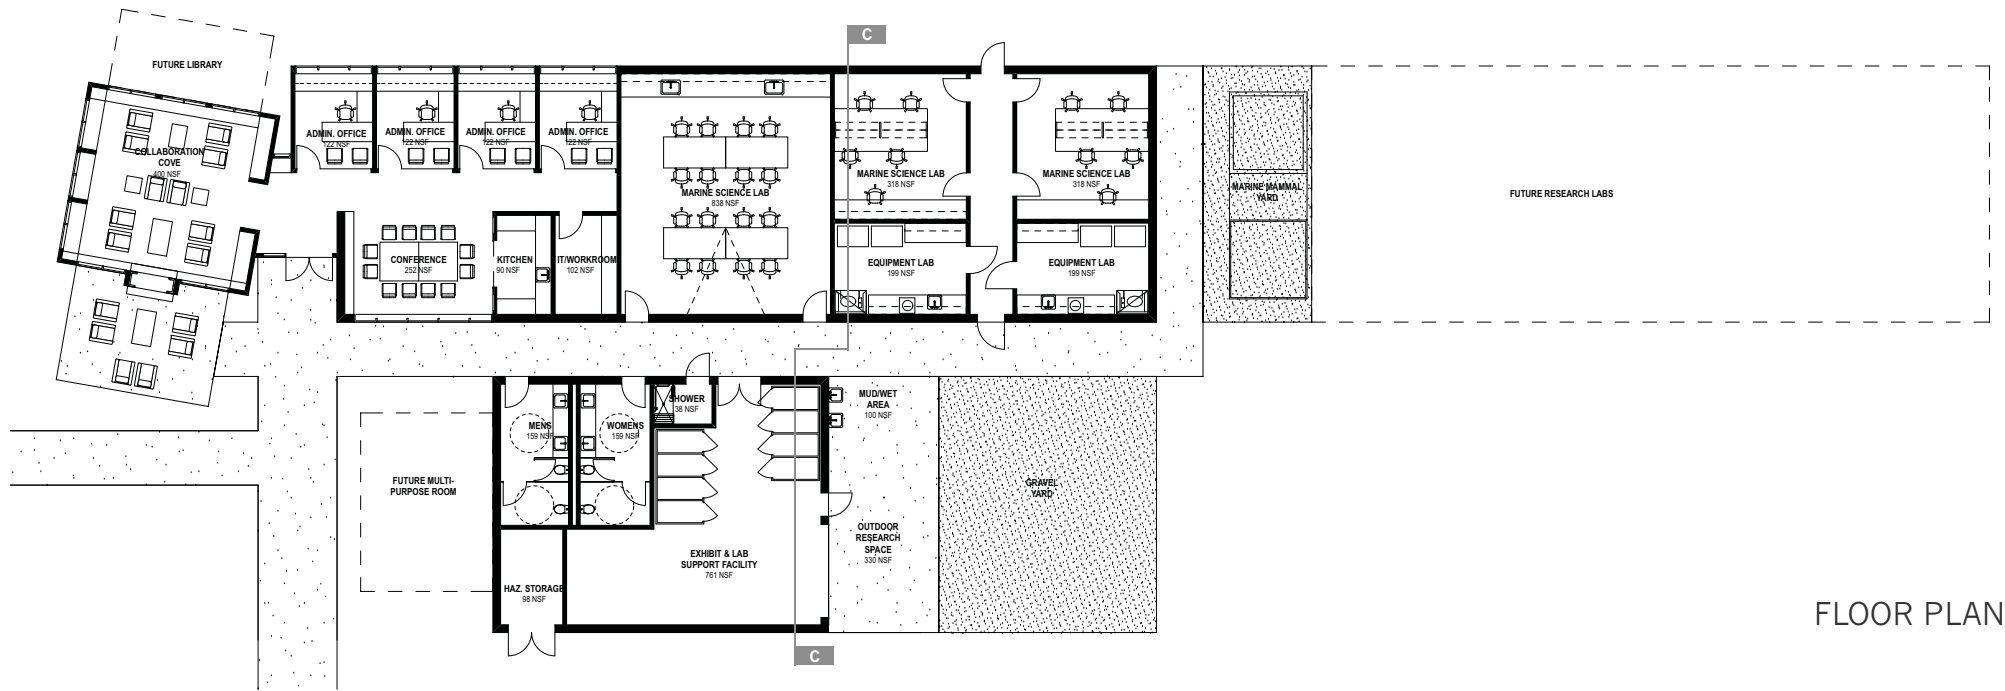

FLOOR PLAN

NOYO CENTER FOR SCIENCE AND EDUCATION

A Project of the City of Fort Bragg and Sonoma State University

BAUER AND WILEY ARCHITECTS JONES & JONES ARCHITECTS LANDSCAPE ARCHITECTS PLANNERS

MARINE RESEARCH & COMMUNITY LEARNING CENTER

SCHEMATIC DESIGN

June 2010