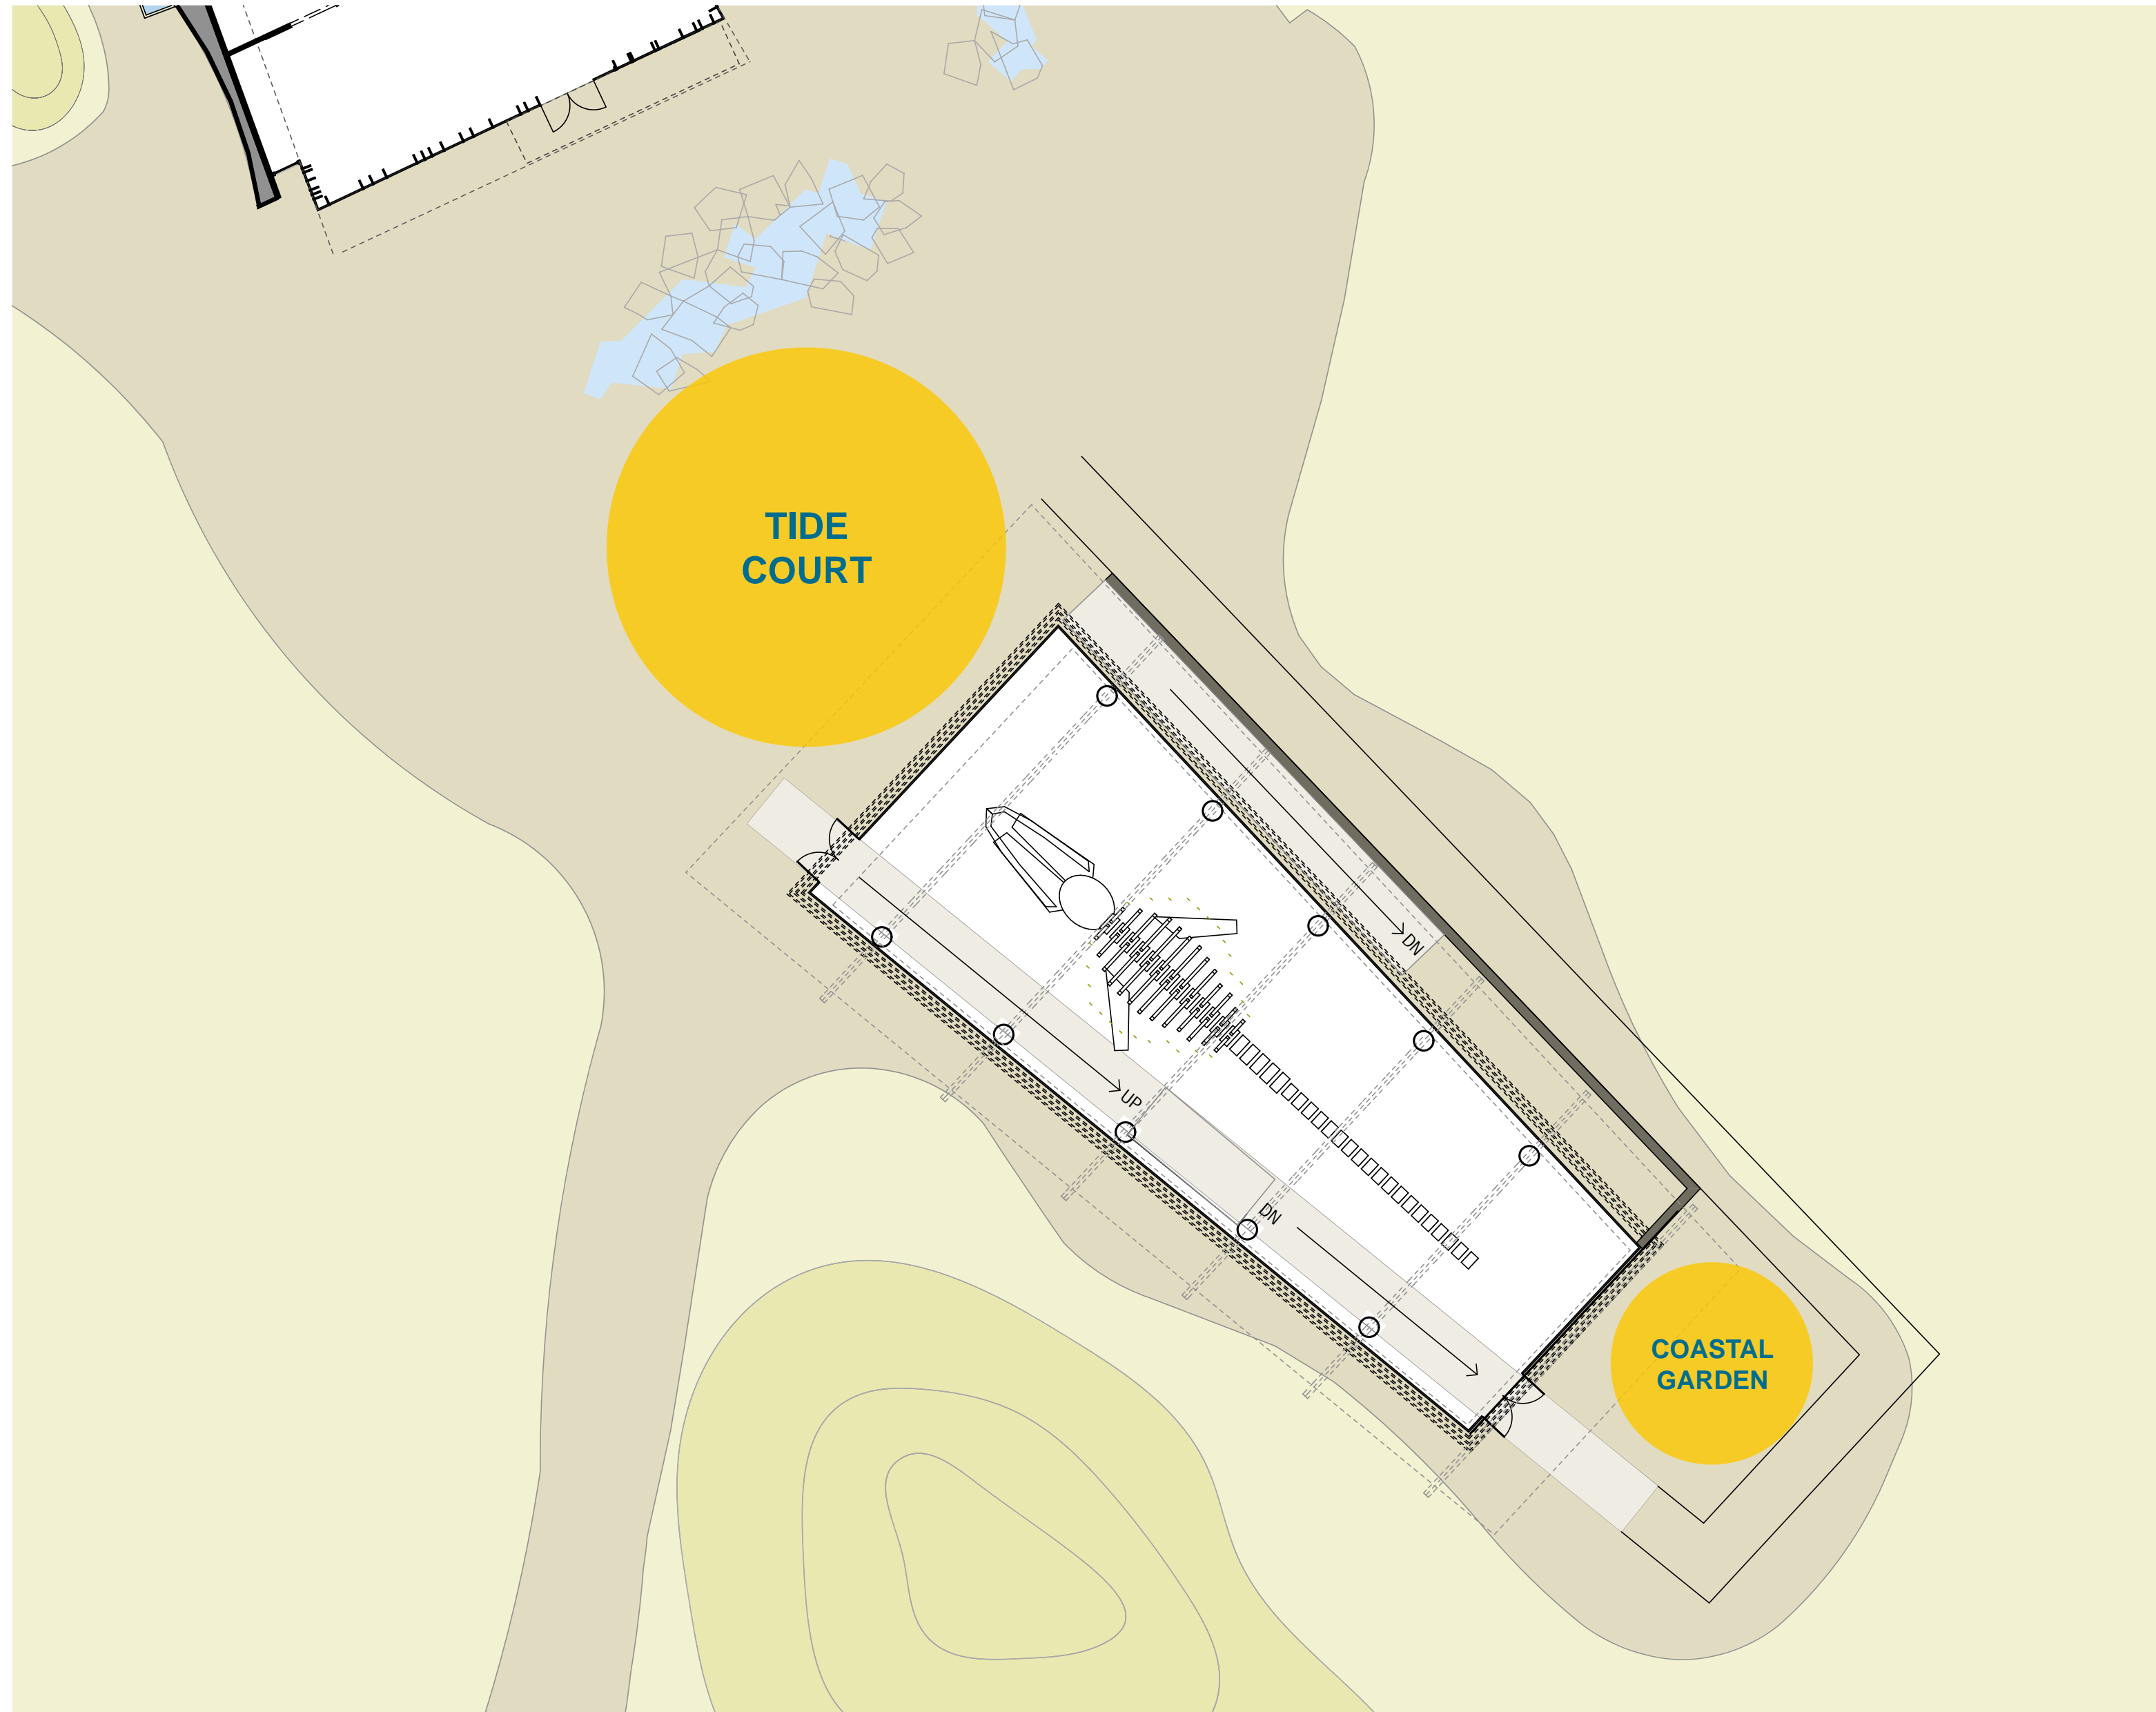

DISCOVERY: WHALE EXHIBIT

DESIGN PREMISES

DISCOVERY: WHALE EXHIBIT

LOCATION

- Proximity to Discovery for views and access
- Creates court with Discovery
- Adjacent to wetlands and PUBLIC coastal trail

DESIGN PREMISES

DISCOVERY: WHALE EXHIBIT

DESIGN PREMISES

DISCOVERY: WHALE EXHIBIT

ORIENTATION

- Connection to Discovery
- Allows for best views to whale (front + side)
- Visible from coastal trail
- Wind screened by Discovery and berms

DESIGN PREMISES

DISCOVERY/WHALE _SITE PLAN

DESIGN

DISCOVERY/WHALE _PLAN

DESIGN

WHALE EXHIBIT _PLAN

DESIGN

WHALE EXHIBIT _PLAN

OUTDOOR GATHERING SPACES

DESIGN

WHALE EXHIBIT _SECTION + ELEVATION

DESIGN

WHALE EXHIBIT _VIEW

DESIGN

DISCOVERY CENTER _VIEW

DESIGN