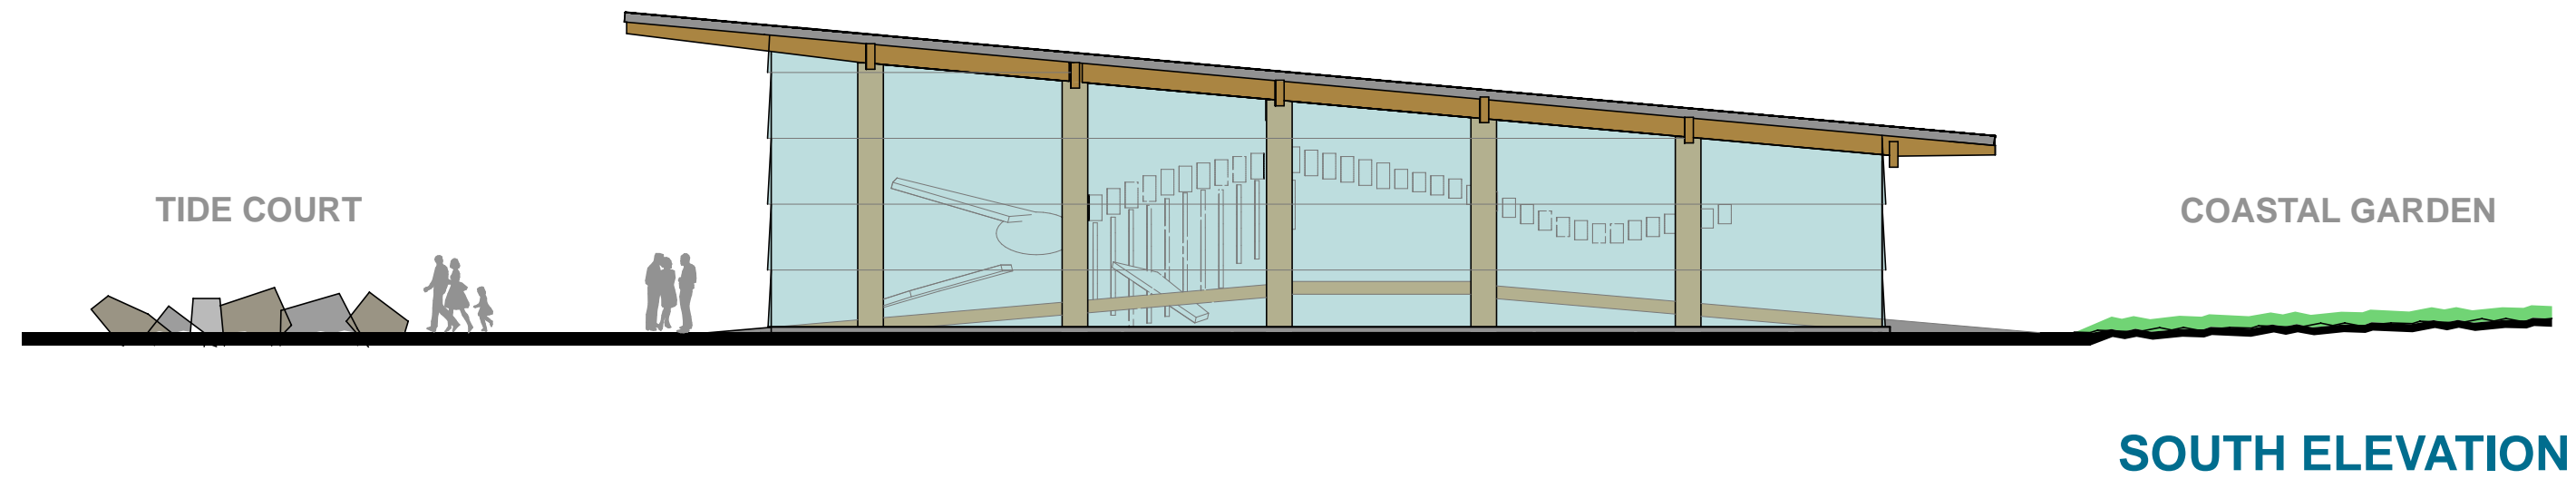

WHALE EXHIBIT _SECTION + ELEVATION

DESIGN