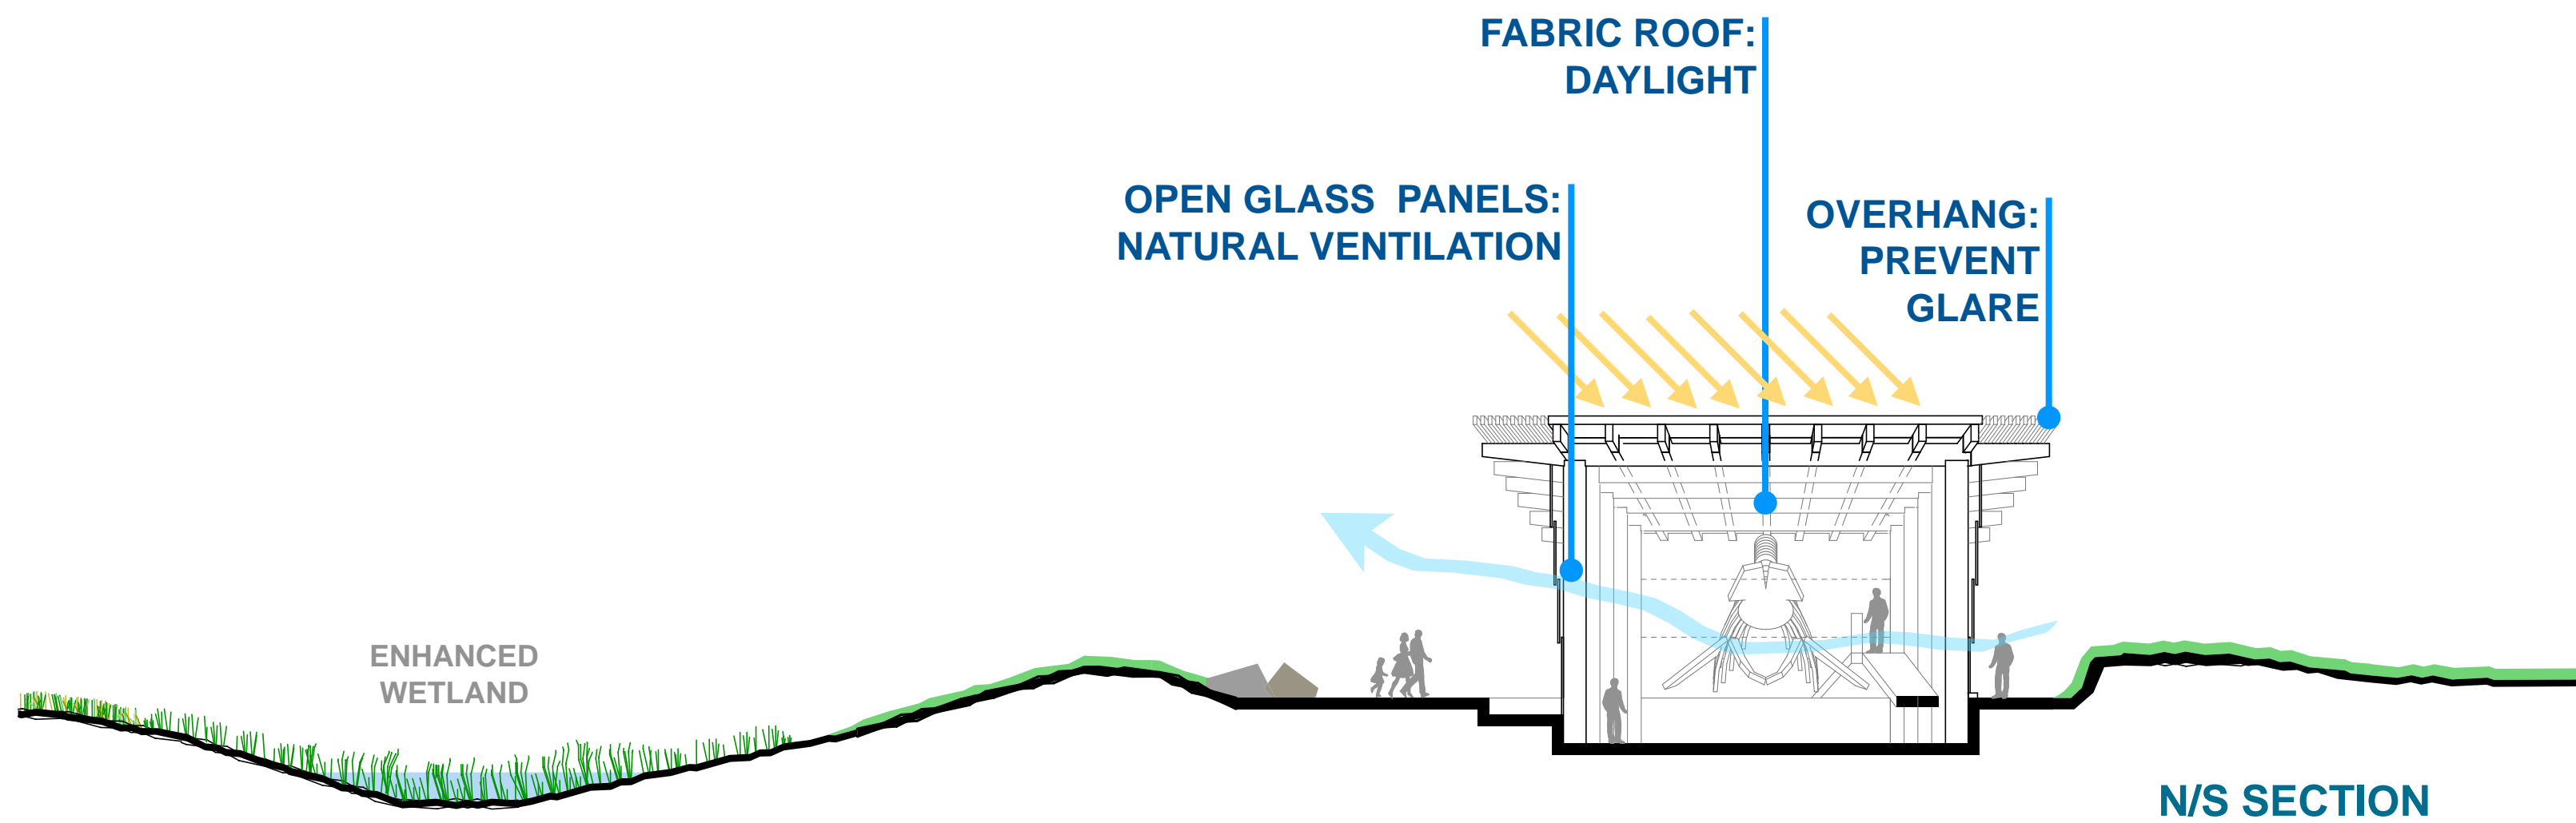

WHALE EXHIBIT _SECTION + ELEVATION

DESIGN