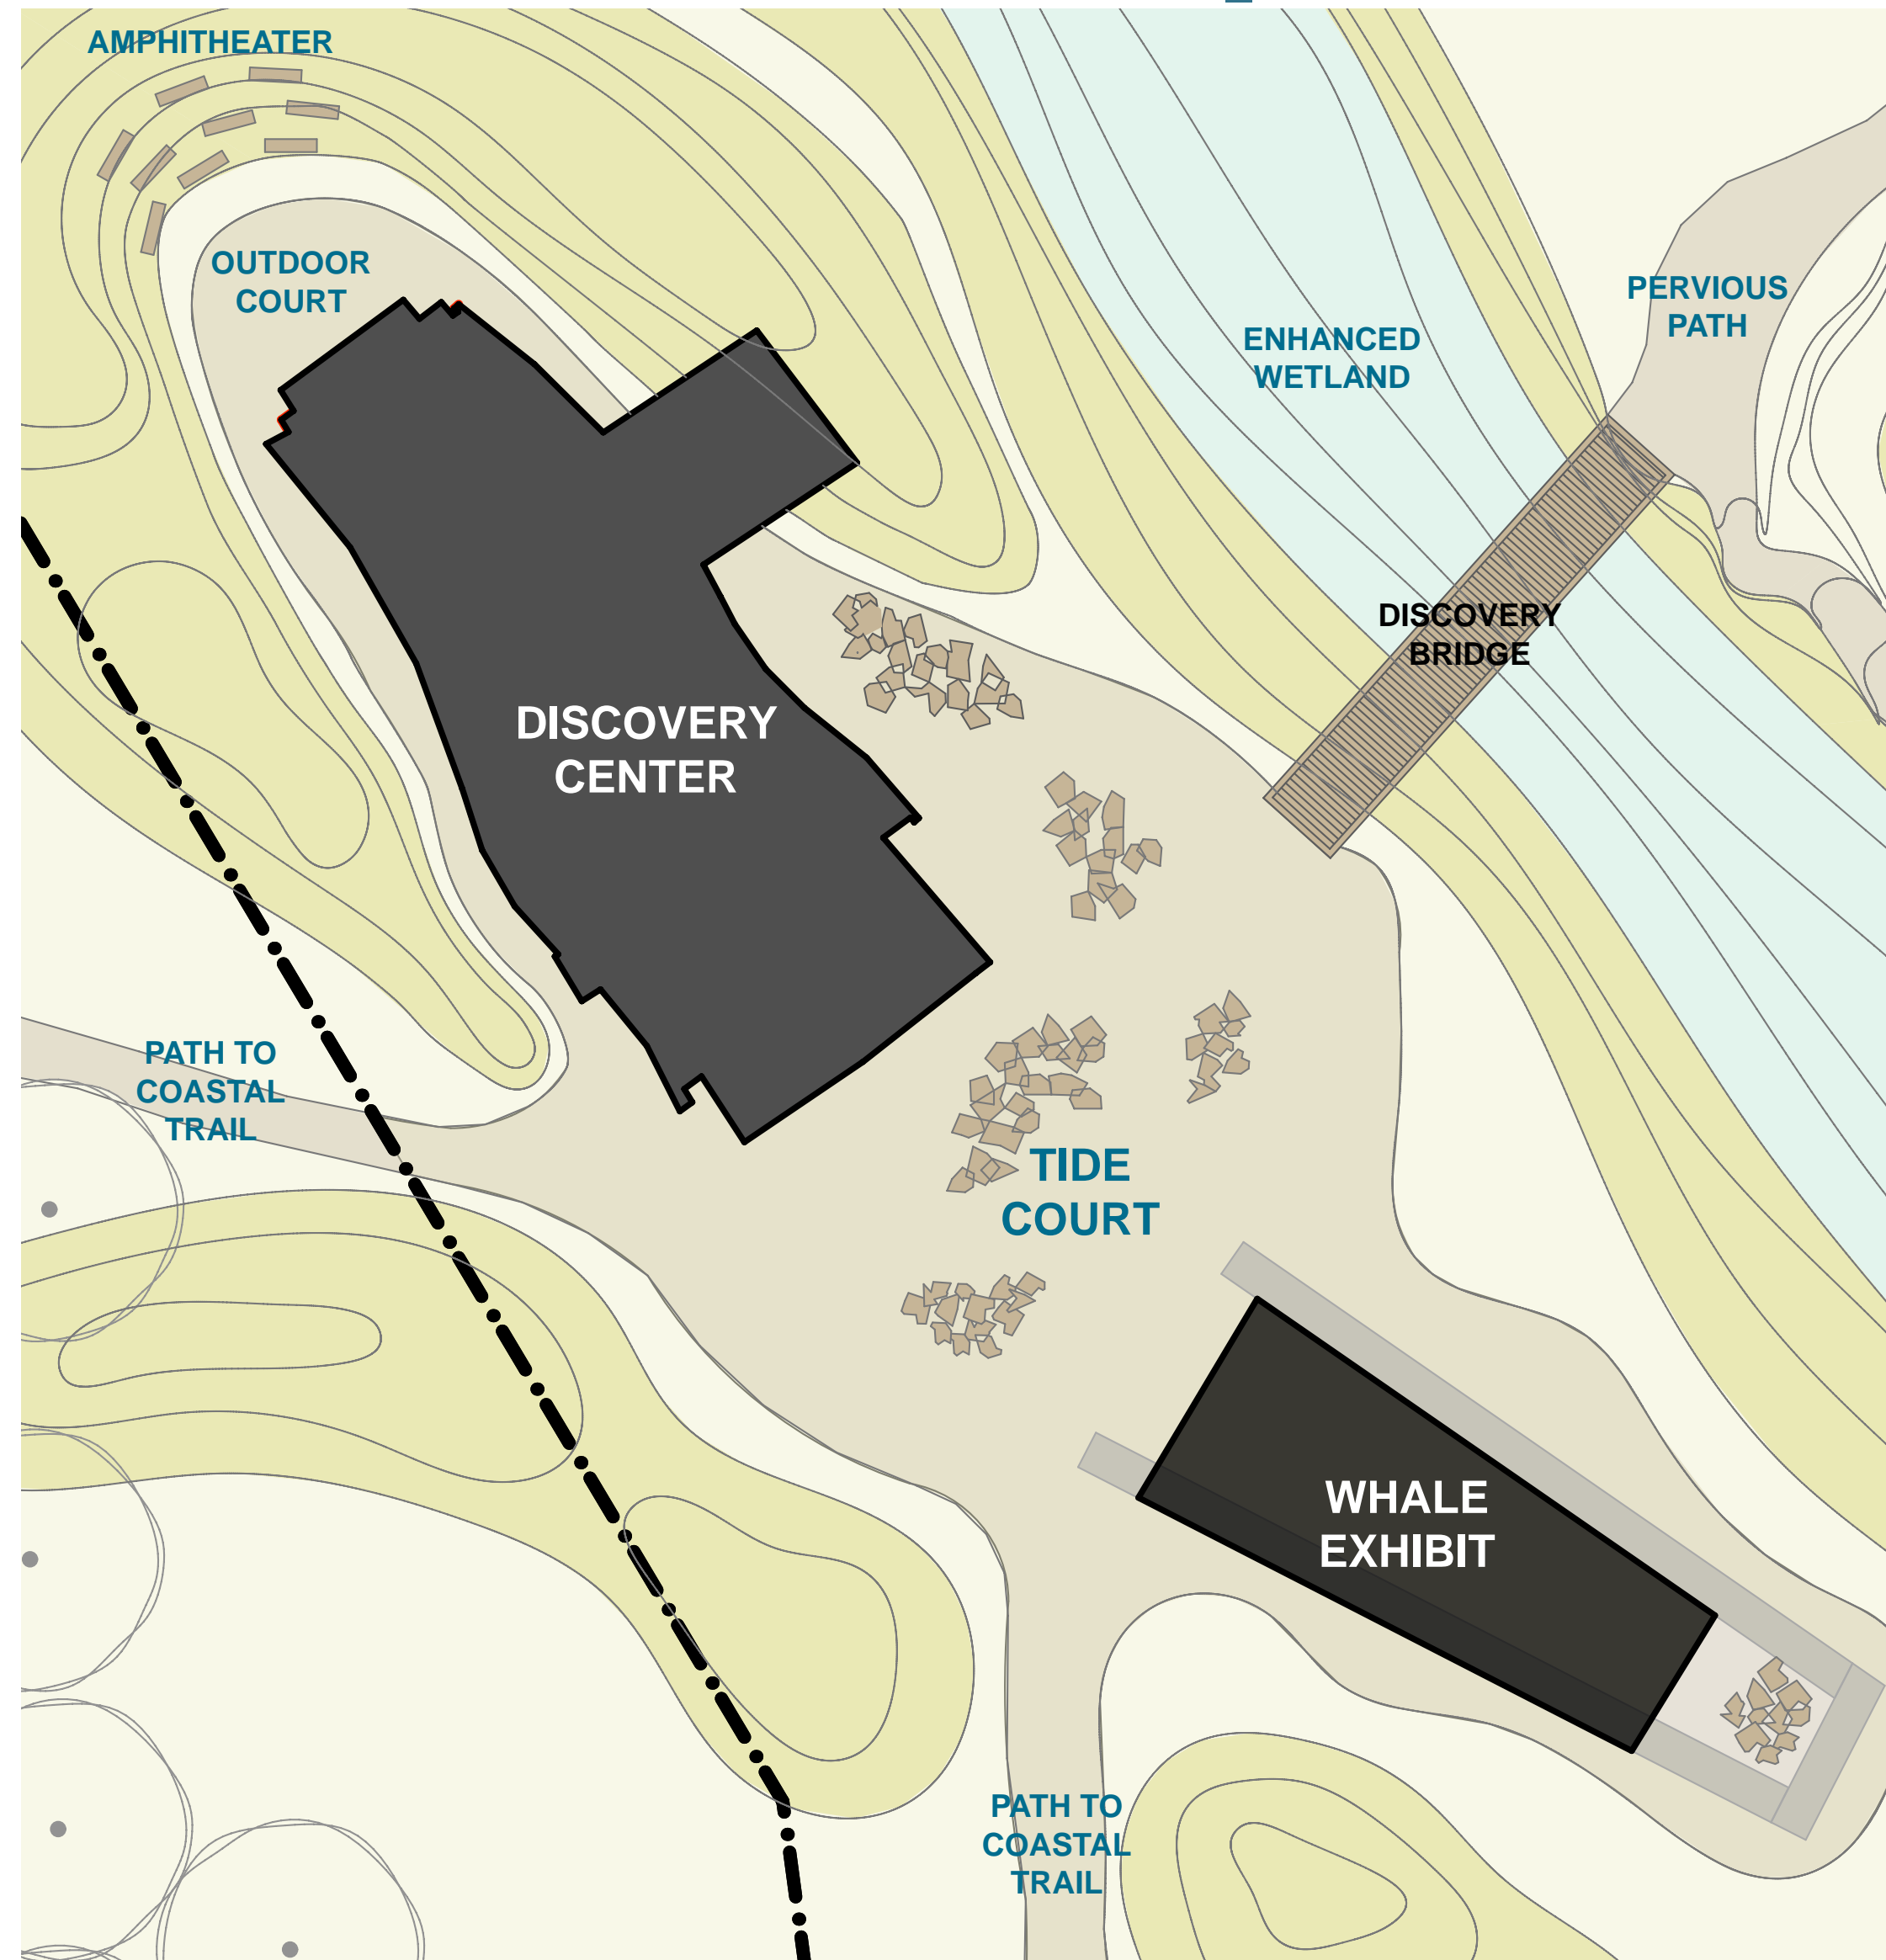

DISCOVERY/WHALE _PLAN

DESIGN