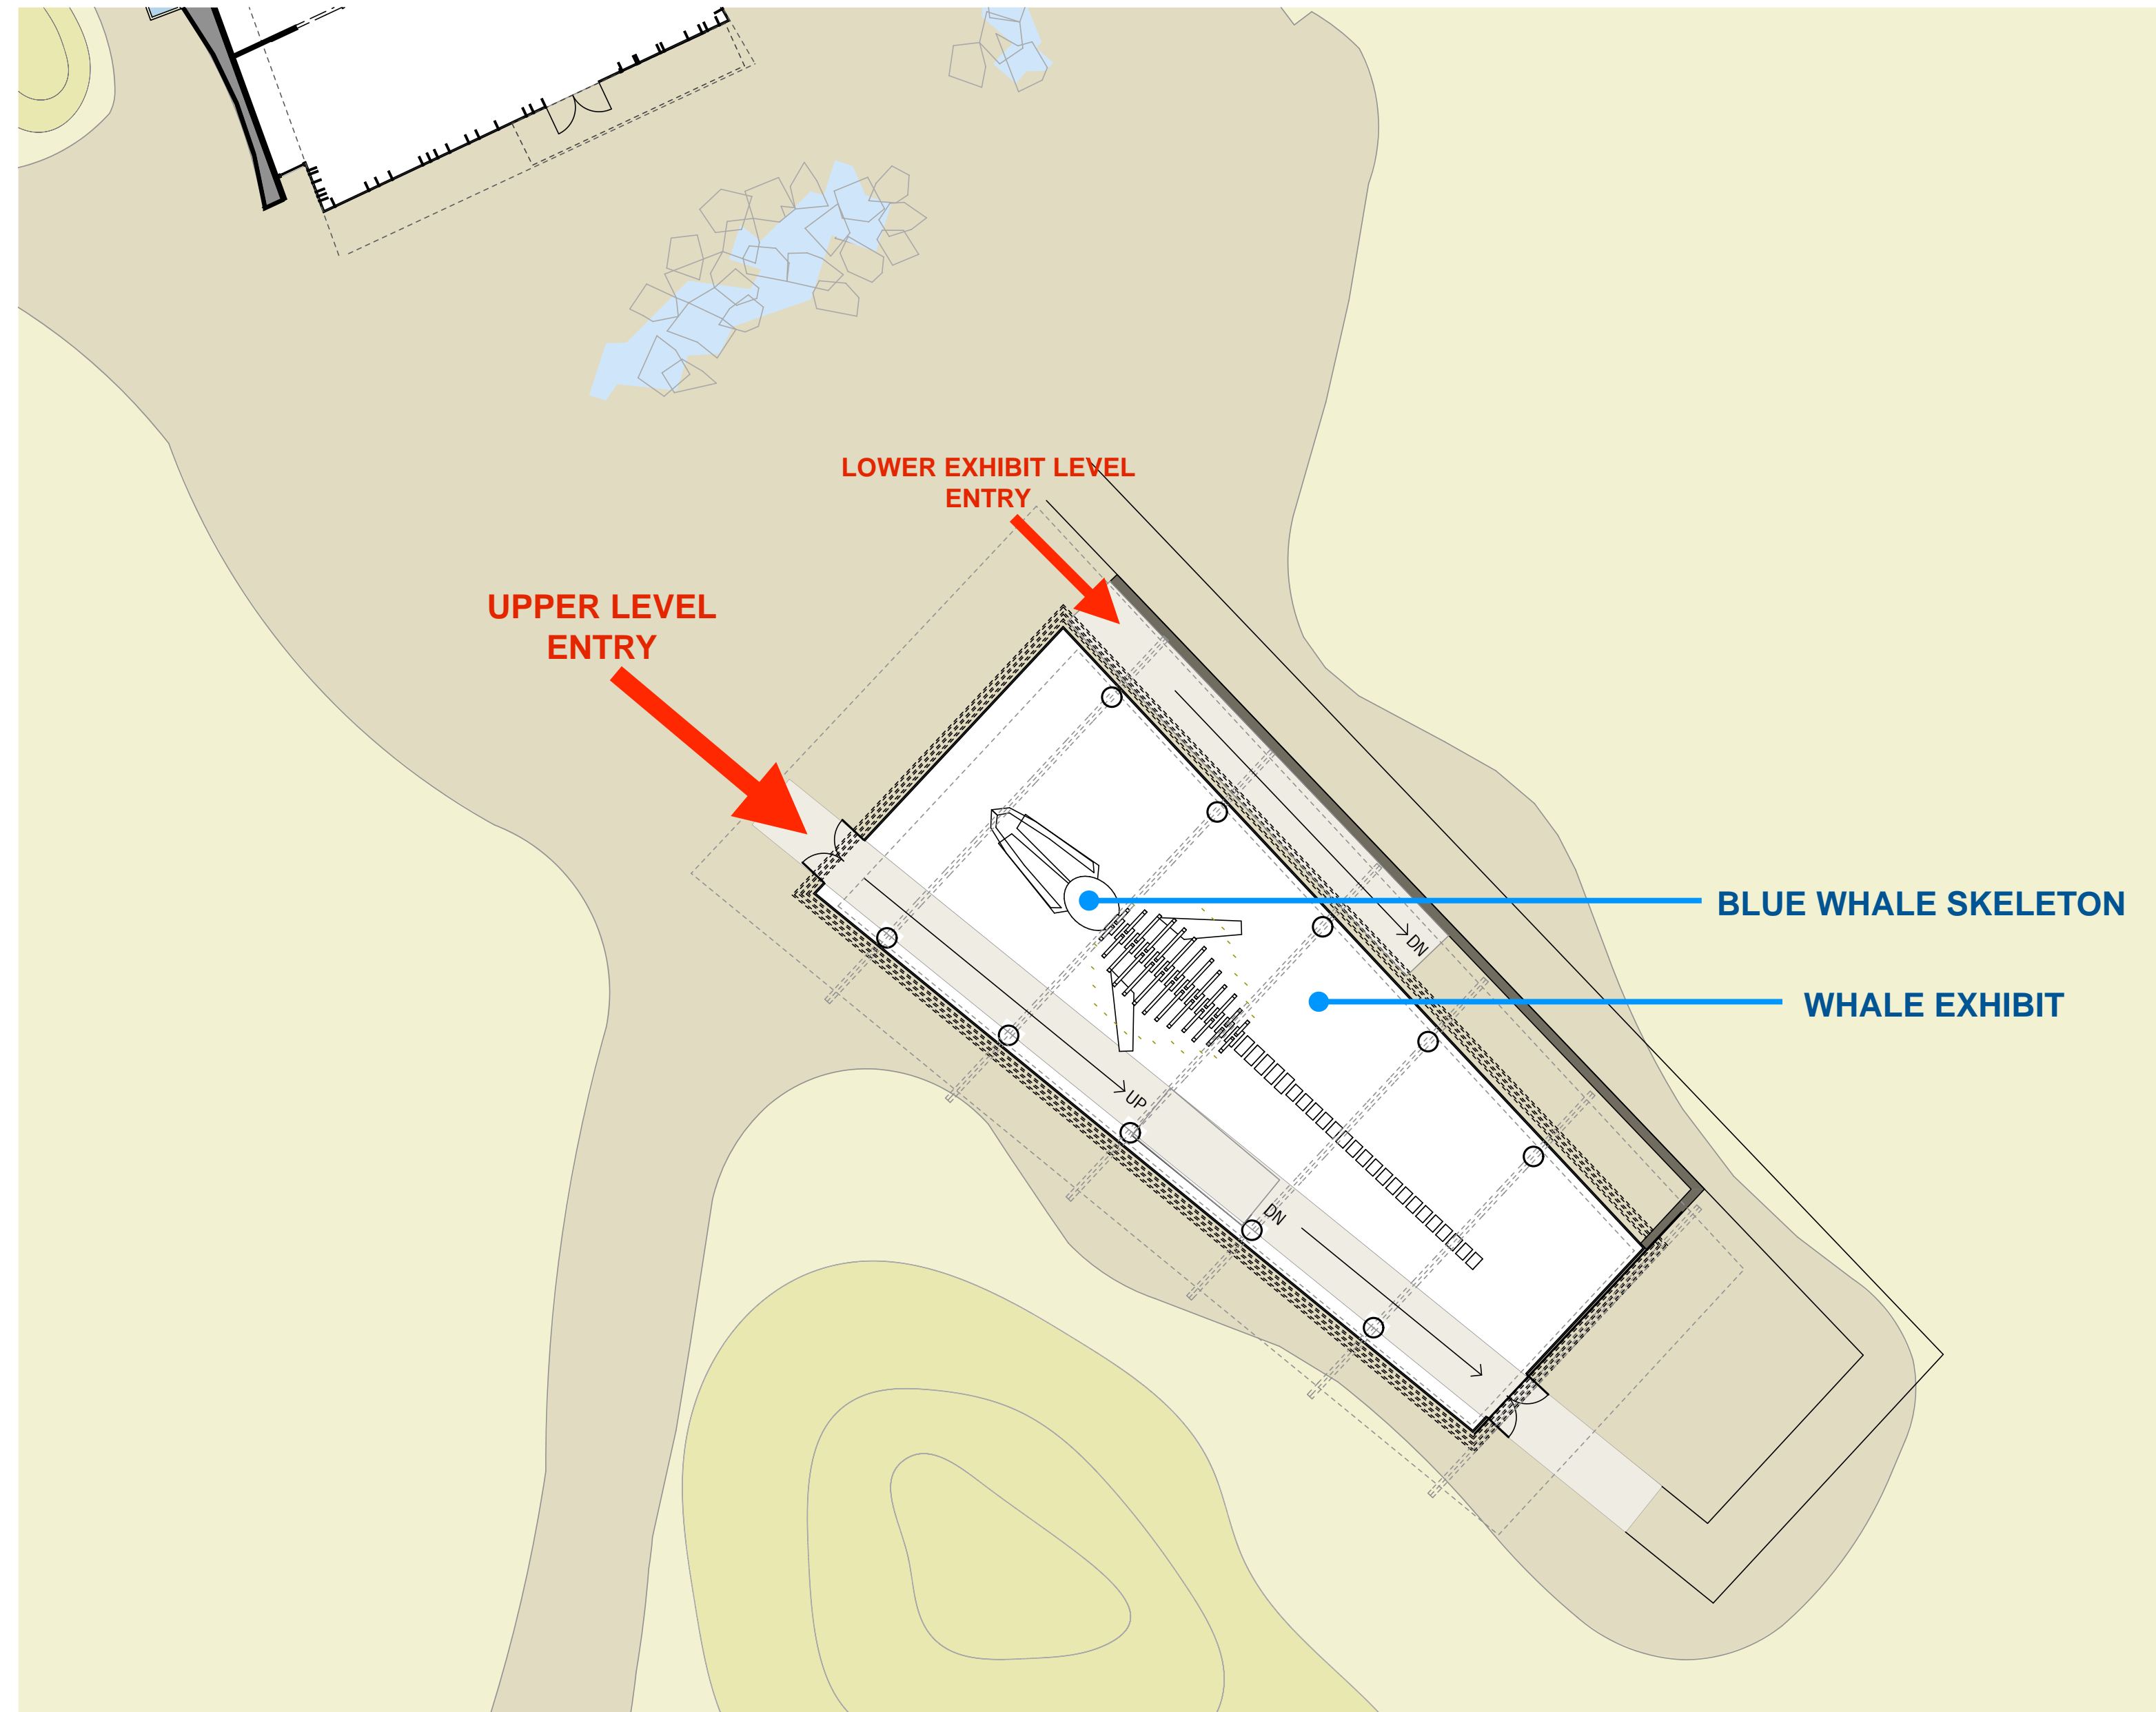

DISCOVERY: WHALE EXHIBIT

DESIGN PREMISES

DISCOVERY: WHALE EXHIBIT

LOCATION

- Proximity to Discovery for views and access
- Creates court with Discovery
- Adjacent to wetlands and PUBLIC coastal trail

DESIGN PREMISES

DISCOVERY: WHALE EXHIBIT

DESIGN PREMISES

DISCOVERY: WHALE EXHIBIT

ORIENTATION

- Connection to Discovery
- Allows for best views to whale (front + side)
- Visible from coastal trail
- Wind screened by Discovery and berms

DESIGN PREMISES

DISCOVERY/WHALE _SITE PLAN

DESIGN

DISCOVERY/WHALE _PLAN

DESIGN

WHALE EXHIBIT _PLAN

DESIGN

WHALE EXHIBIT _PLAN

OUTDOOR GATHERING SPACES

DESIGN

WHALE EXHIBIT _SECTION + ELEVATION

DESIGN

WHALE EXHIBIT _VIEW

DESIGN

DISCOVERY CENTER _VIEW

DESIGN