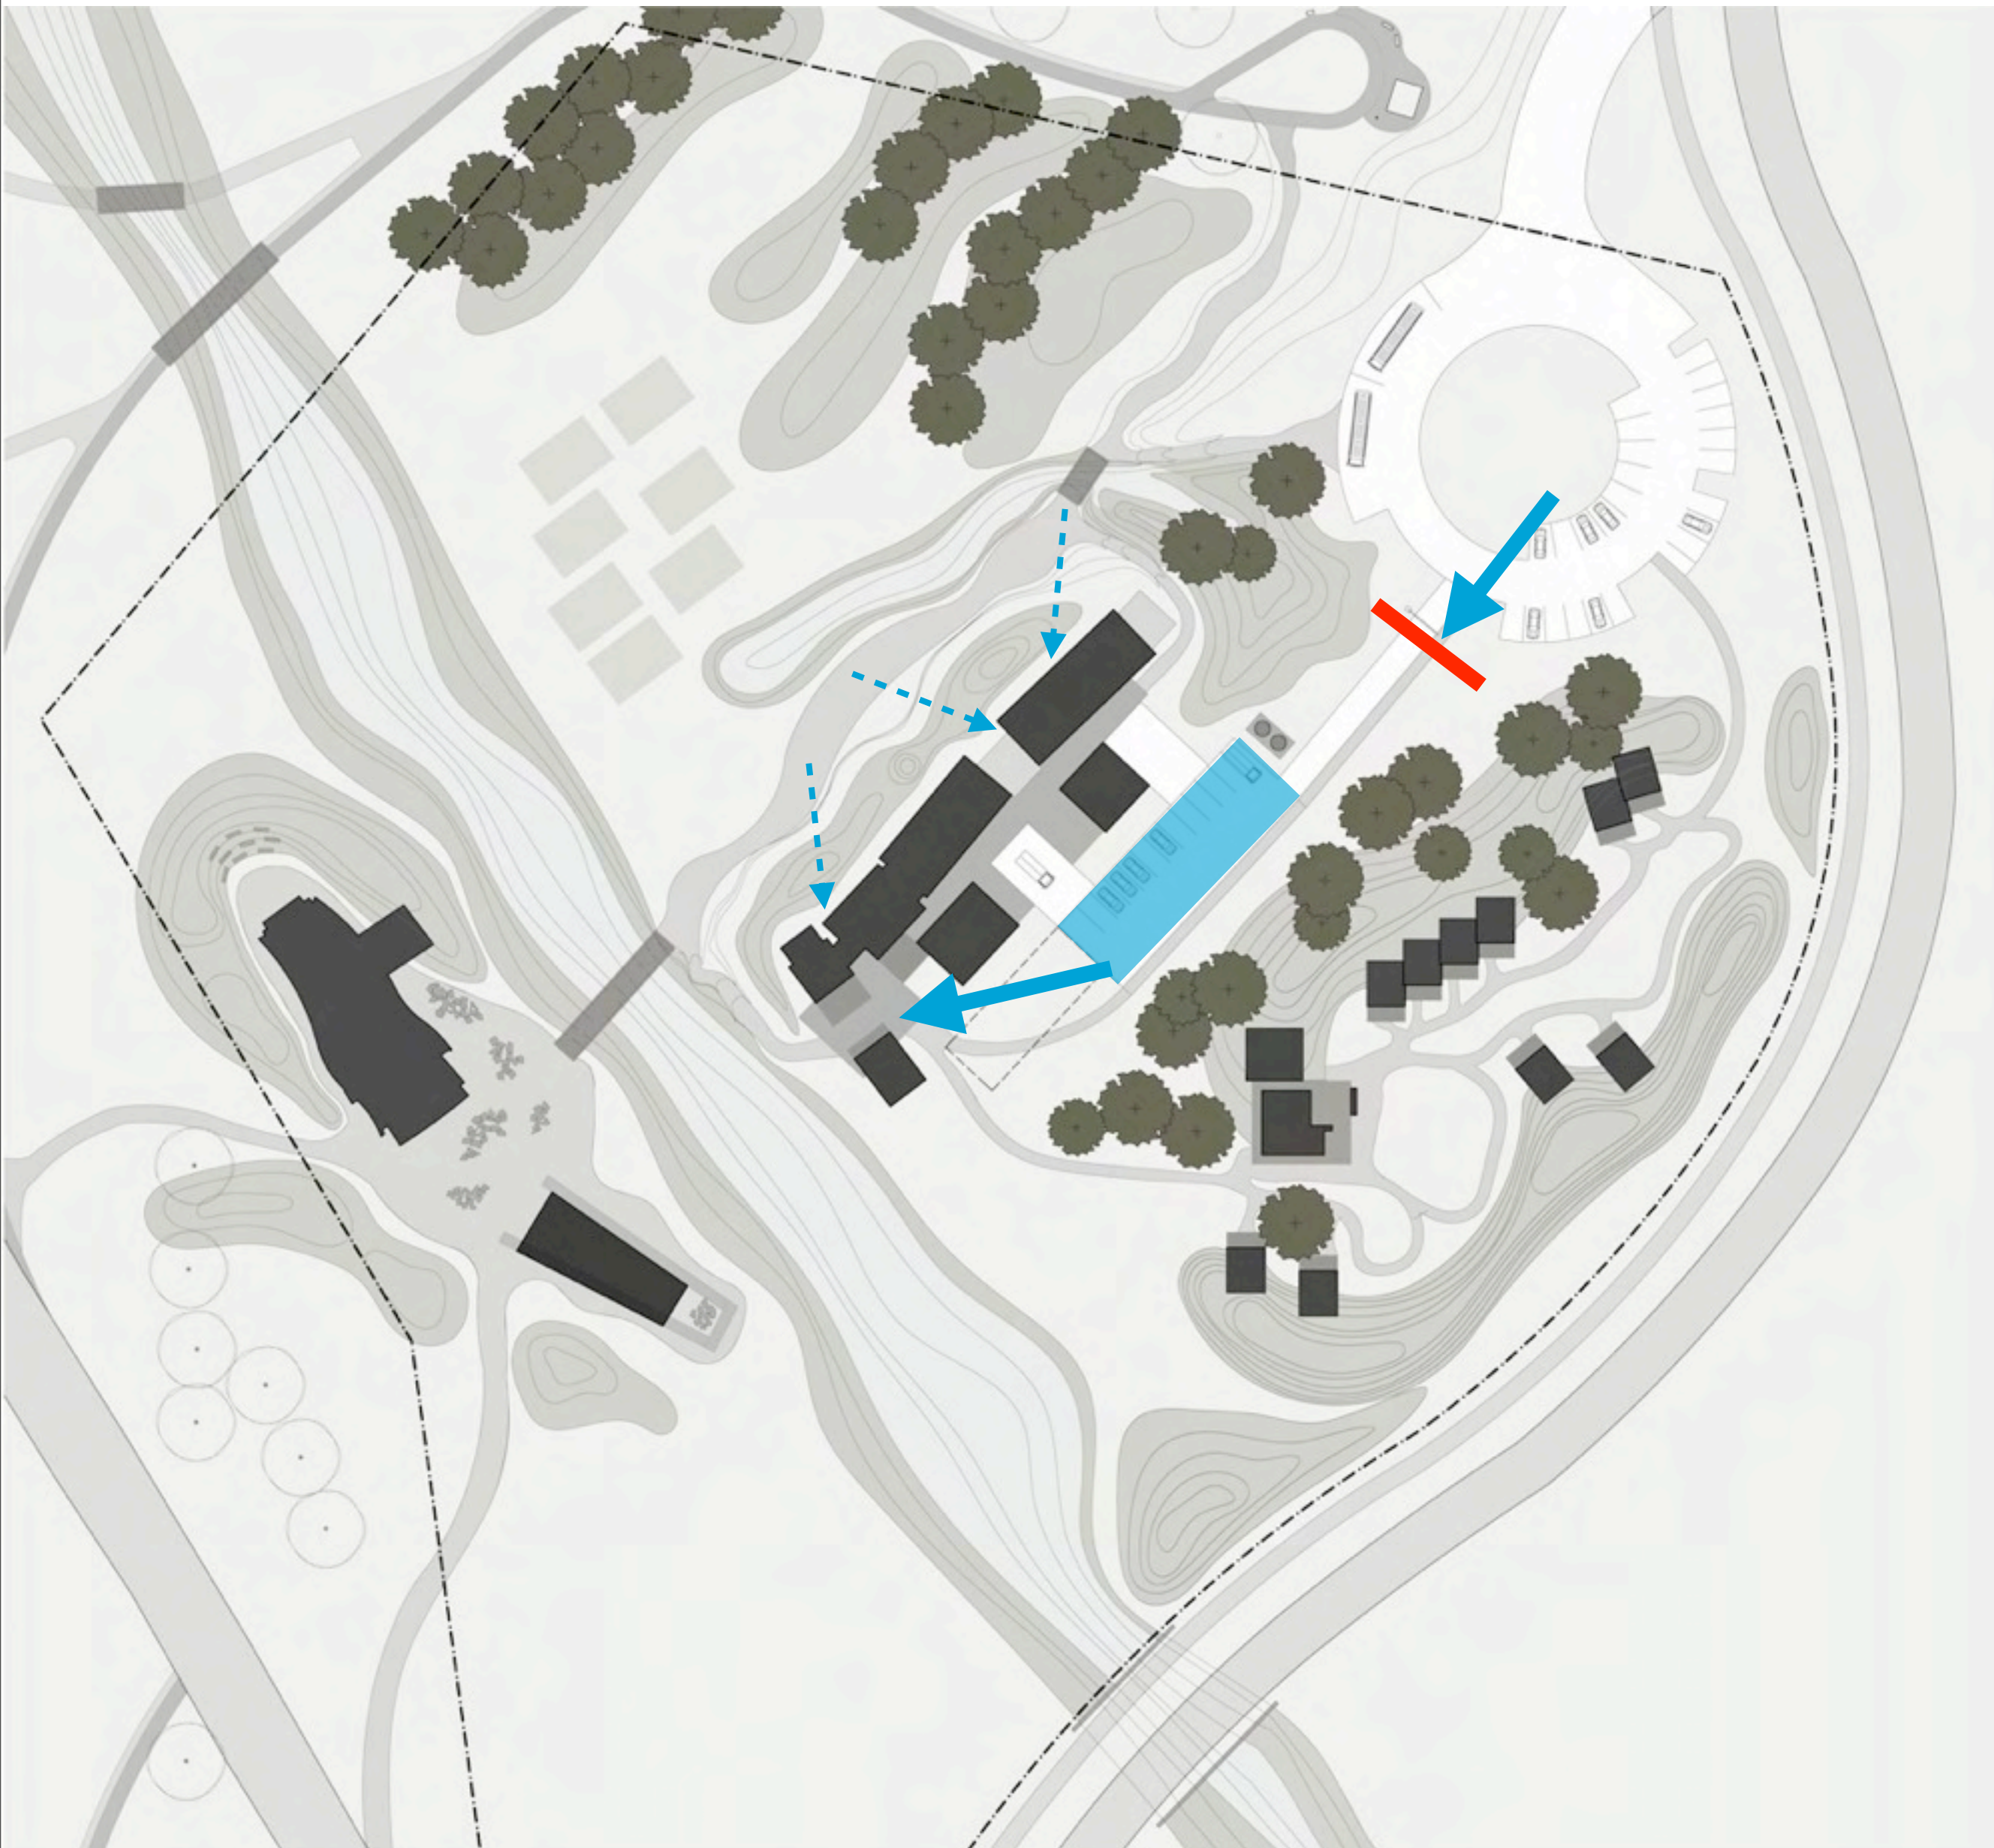

SITE

- GATEWAY - DESTINATION
- COASTAL PRAIRIE PATHWAY
- LINK: WETLANDS BRIDGE
- RESEARCH CLUSTER
- LODGING CLUSTER

DESIGN PREMISES

DESIGN PREMISES

MARINE RESEARCH

DESIGN PREMISES

MARINE RESEARCH

DESIGN PREMISES

MARINE RESEARCH

LOCATION

- Located along public path to exhibits for “peek” views but NOT access
- Gated vehicle access and parking

DESIGN PREMISES

MARINE RESEARCH

DESIGN PREMISES

MARINE RESEARCH

ORIENTATION

- Allows for future growth efficiently
- Maximizes light/sun/ventilation to smaller spaces
- Berms to block wind (and views)

DESIGN PREMISES

MARINE RESEARCH

DESIGN PREMISES

MARINE RESEARCH

DESIGN

- Modular width to accommodate function light/sun/ventilation
- Core located for views to ocean
- Entry/Commons linking Discovery Center and Research
- Eddies between buildings for interaction
- Support yard adjacent to vehicle access

WEST ELEVATION

DESIGN

MARINE RESEARCH _VIEW

DESIGN