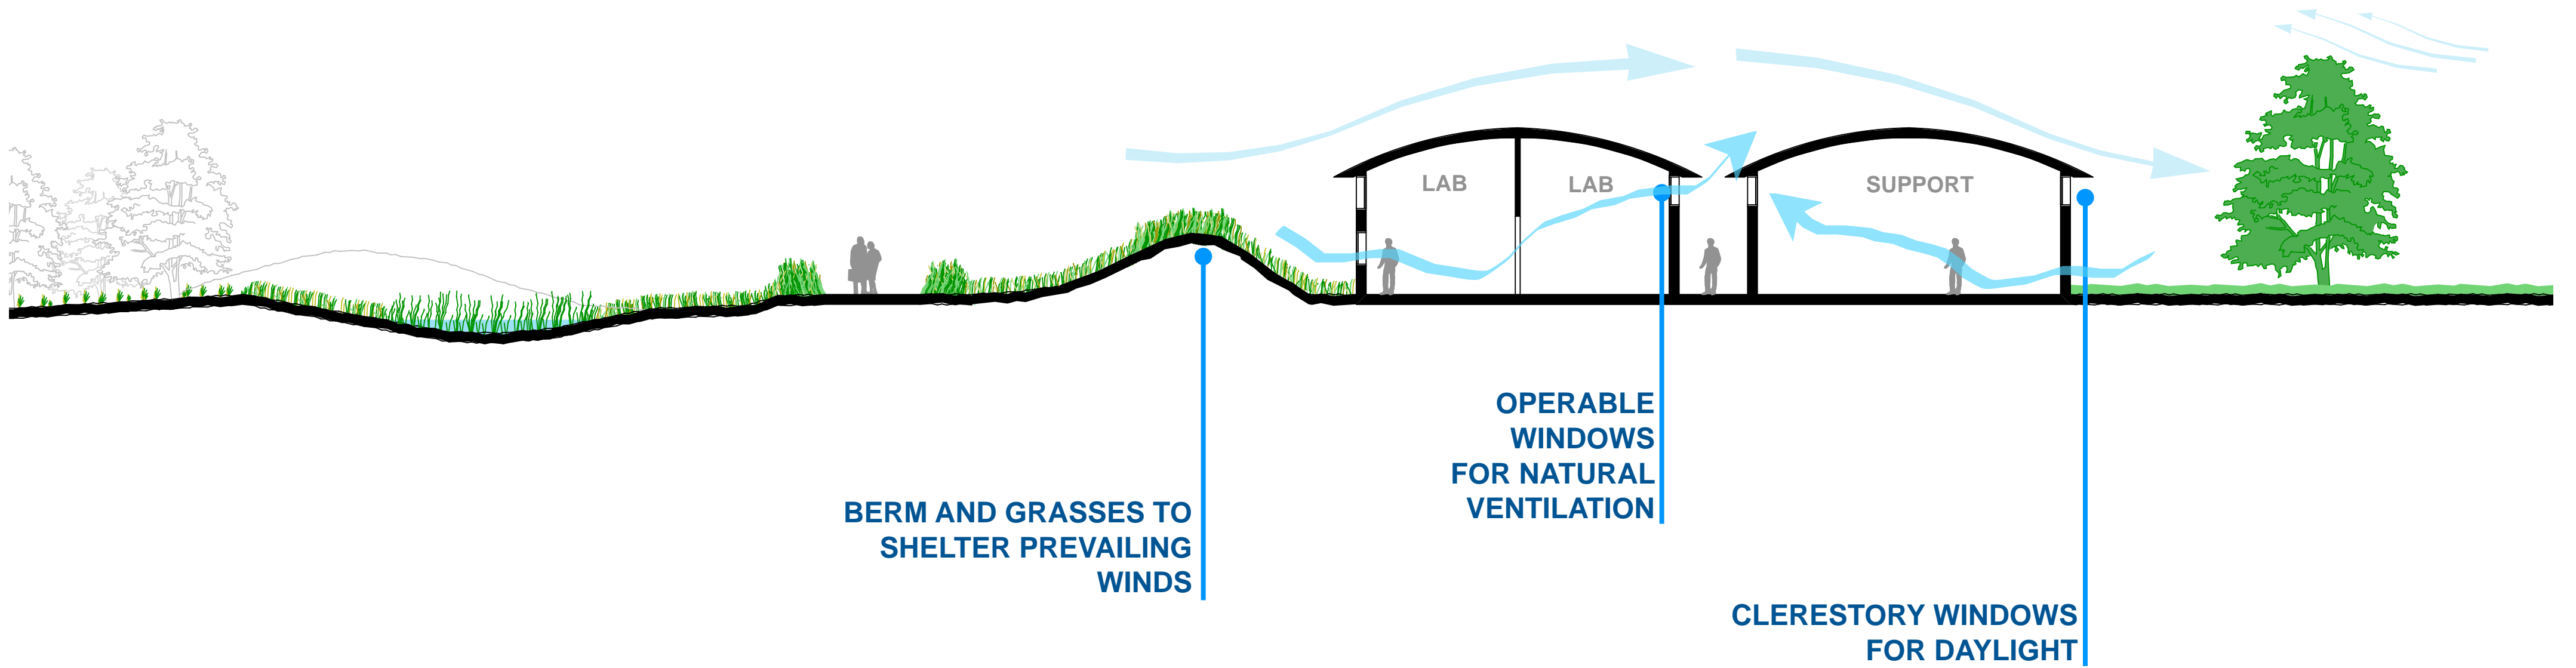

- Allows for future growth efficiently
- Maximizes light/sun/ventilation to smaller spaces
- Berms to block wind (and views)

DESIGN PREMISES

MARINE RESEARCH

DESIGN PREMISES

MARINE RESEARCH

DESIGN

- Modular width to accommodate function light/sun/ventilation
- Core located for views to ocean
- Entry/Commons linking Discovery Center and Research
- Eddies between buildings for interaction
- Support yard adjacent to vehicle access

DESIGN

MARINE RESEARCH _GATHERING

OUTDOOR GATHERING SPACES ●

DESIGN

MARINE RESEARCH _SECTIONS

DESIGN

MARINE RESEARCH _ELEVATIONS

NORTH ELEVATION

WEST ELEVATION

DESIGN

MARINE RESEARCH _VIEW

DESIGN