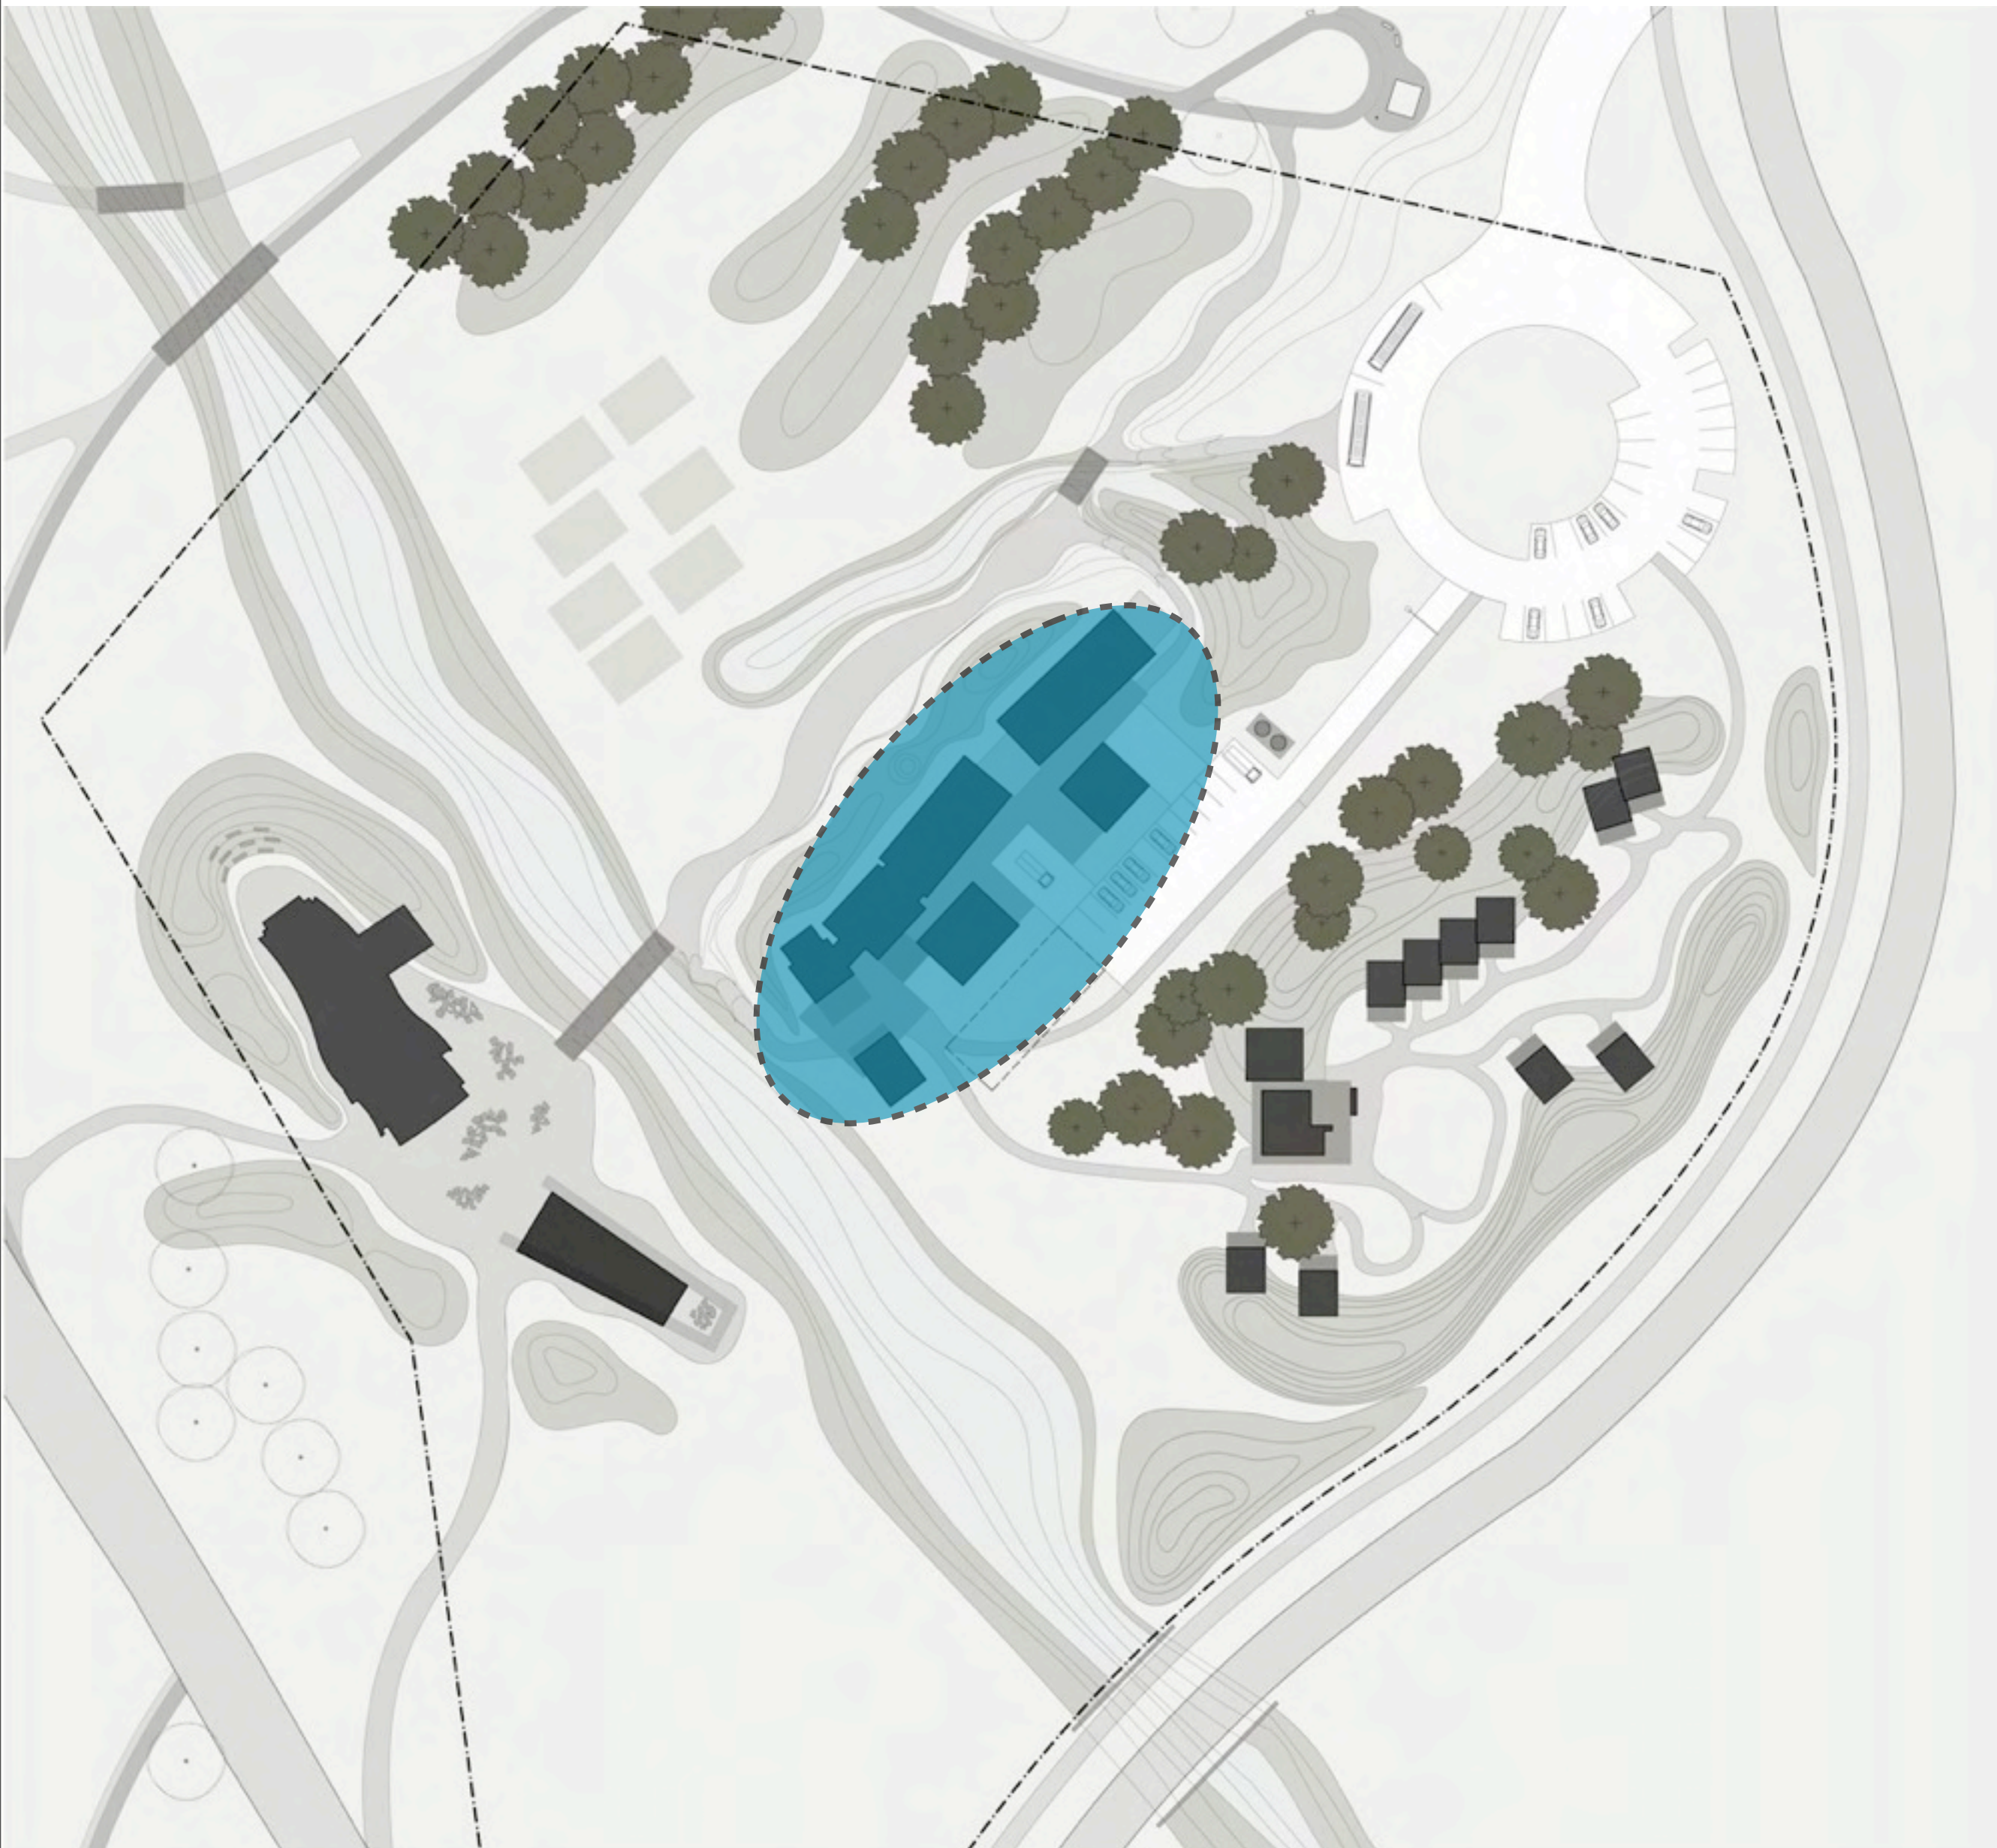

SITE

- GATEWAY - DESTINATION
- COASTAL PRAIRIE PATHWAY
- LINK: WETLANDS BRIDGE
- RESEARCH CLUSTER
- LODGING CLUSTER

DESIGN PREMISES

DESIGN PREMISES

MARINE RESEARCH

DESIGN PREMISES

MARINE RESEARCH

DESIGN PREMISES

MARINE RESEARCH

LOCATION

- Located along public path to exhibits for “peek” views but NOT access
- Gated vehicle access and parking

DESIGN PREMISES

MARINE RESEARCH

DESIGN PREMISES

MARINE RESEARCH

ORIENTATION

- Allows for future growth efficiently
- Maximizes light/sun/ventilation to smaller spaces
- Berms to block wind (and views)

DESIGN PREMISES

MARINE RESEARCH

DESIGN PREMISES

MARINE RESEARCH

DESIGN

- Modular width to accommodate function light/sun/ventilation
- Core located for views to ocean
- Entry/Commons linking Discovery Center and Research
- Eddies between buildings for interaction
- Support yard adjacent to vehicle access

WEST ELEVATION

DESIGN

MARINE RESEARCH _VIEW

DESIGN