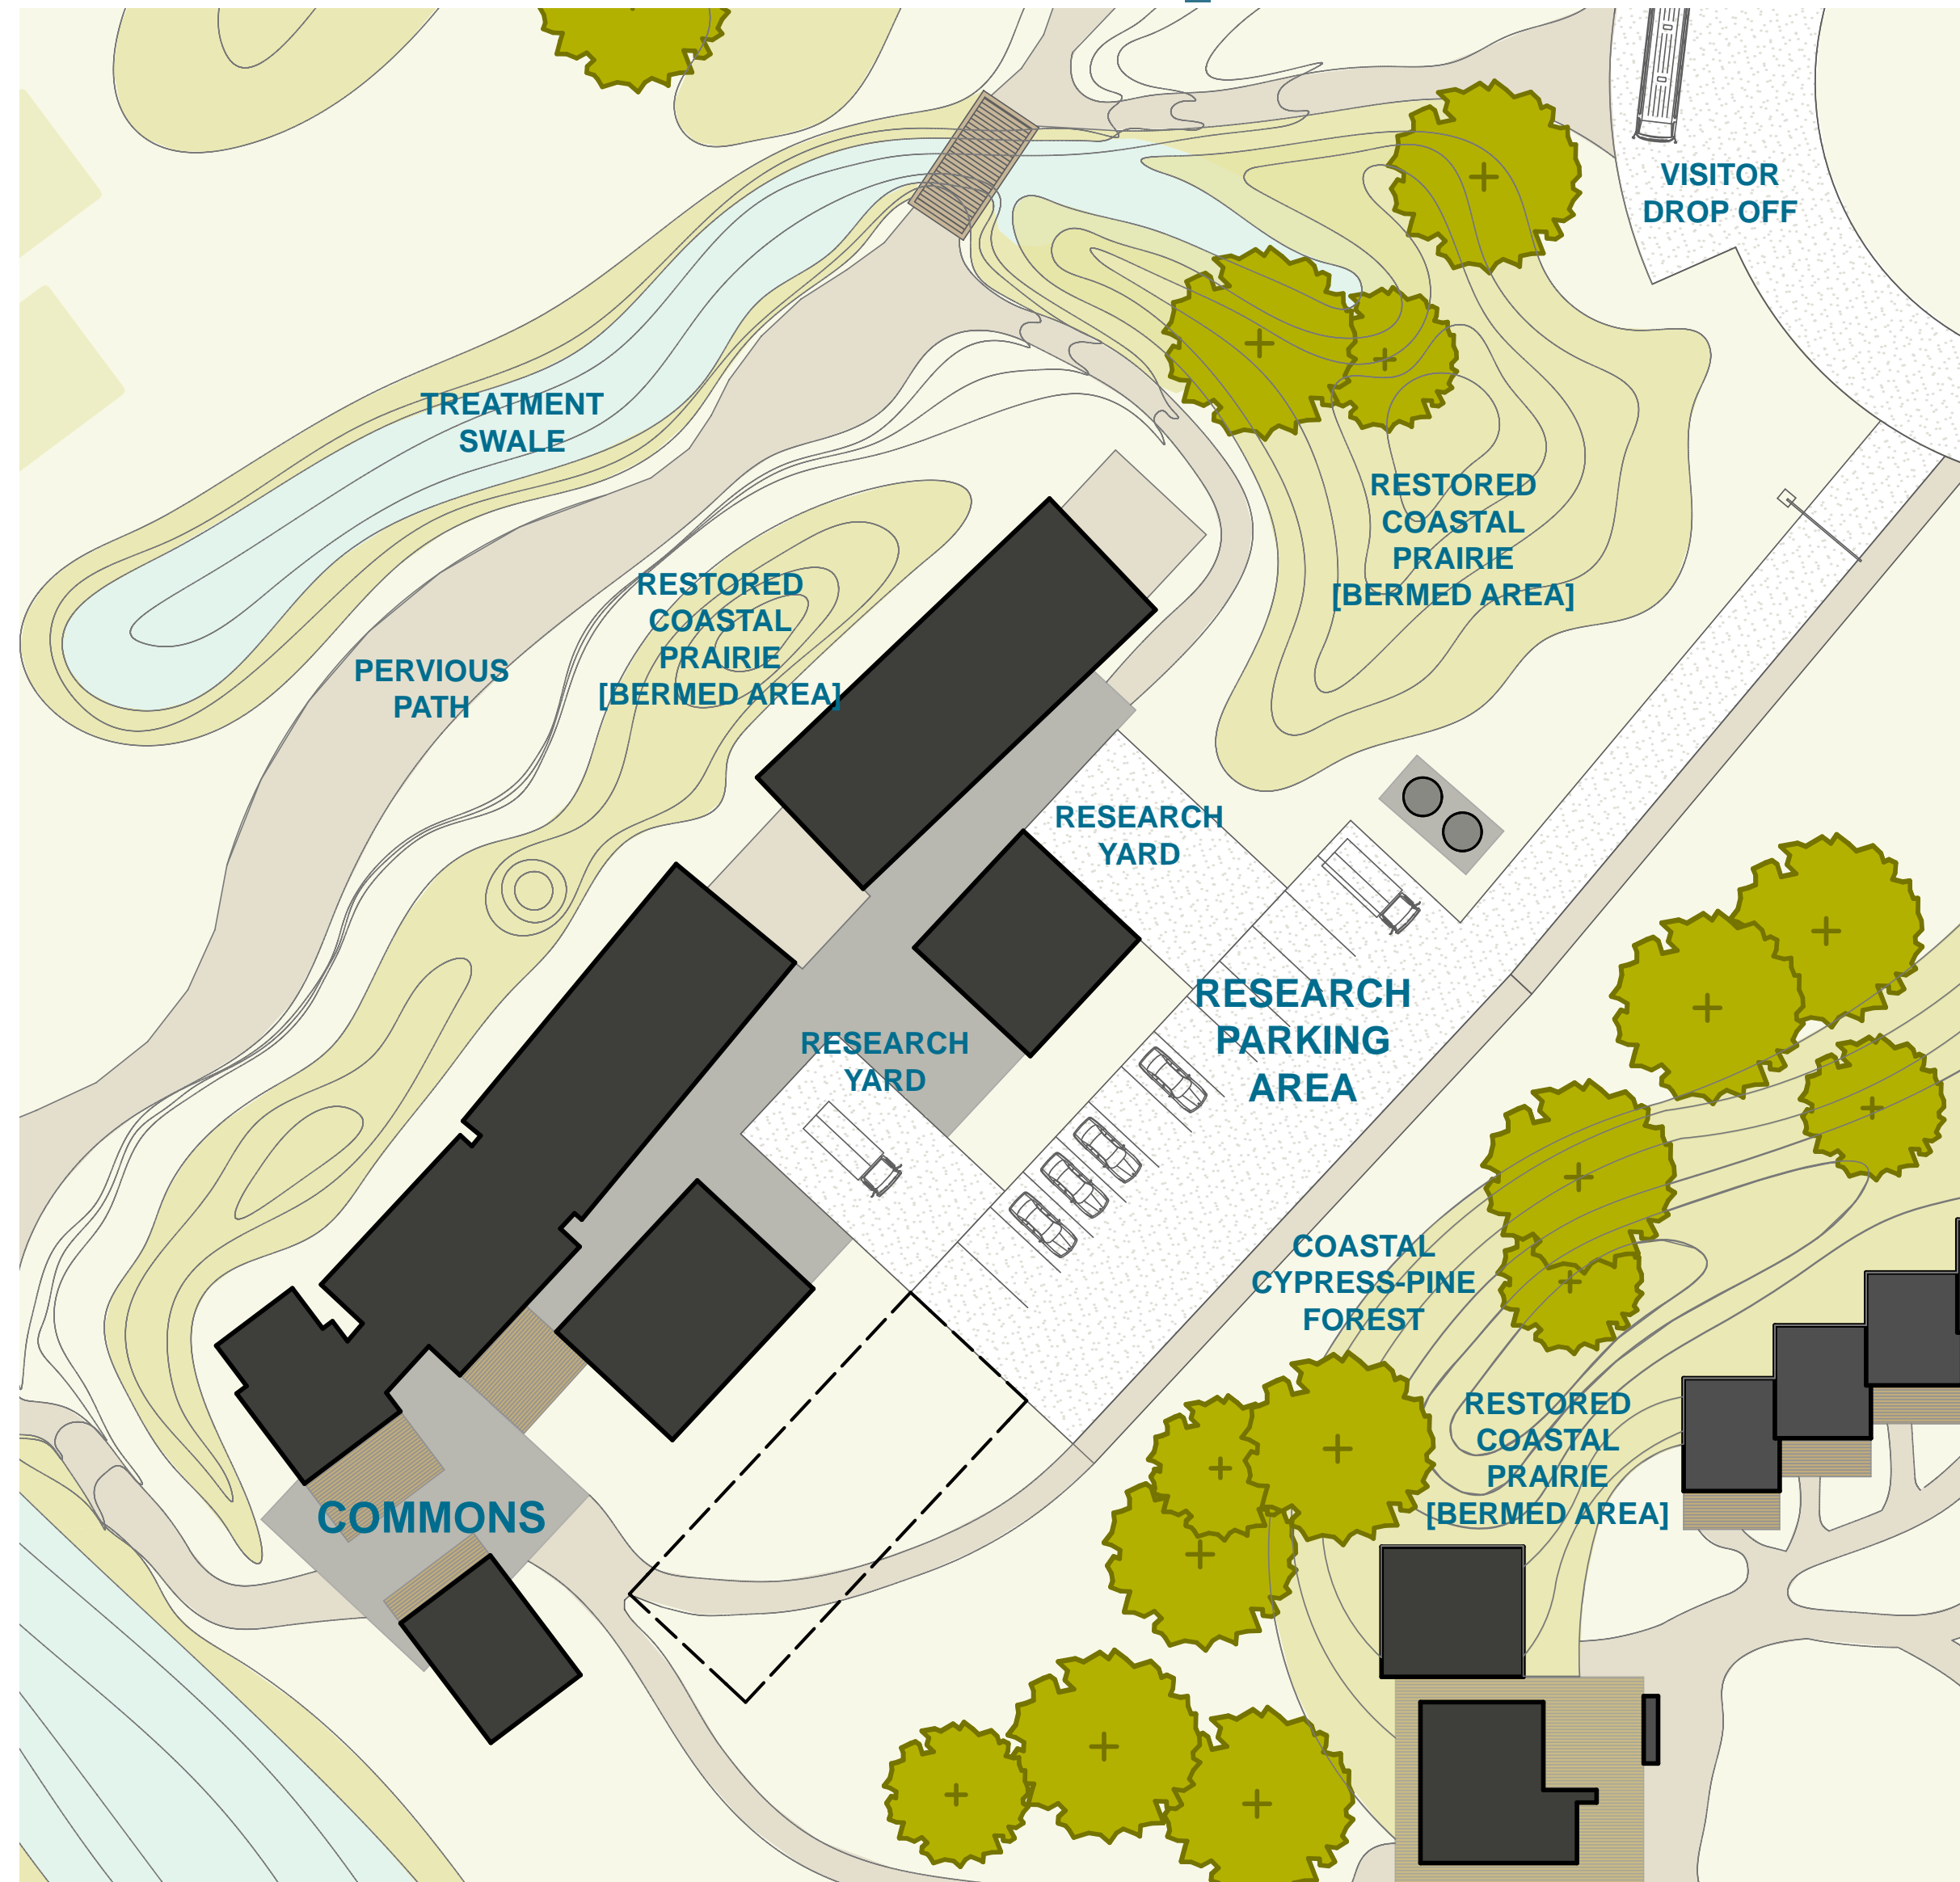

MARINE RESEARCH _SITE PLAN