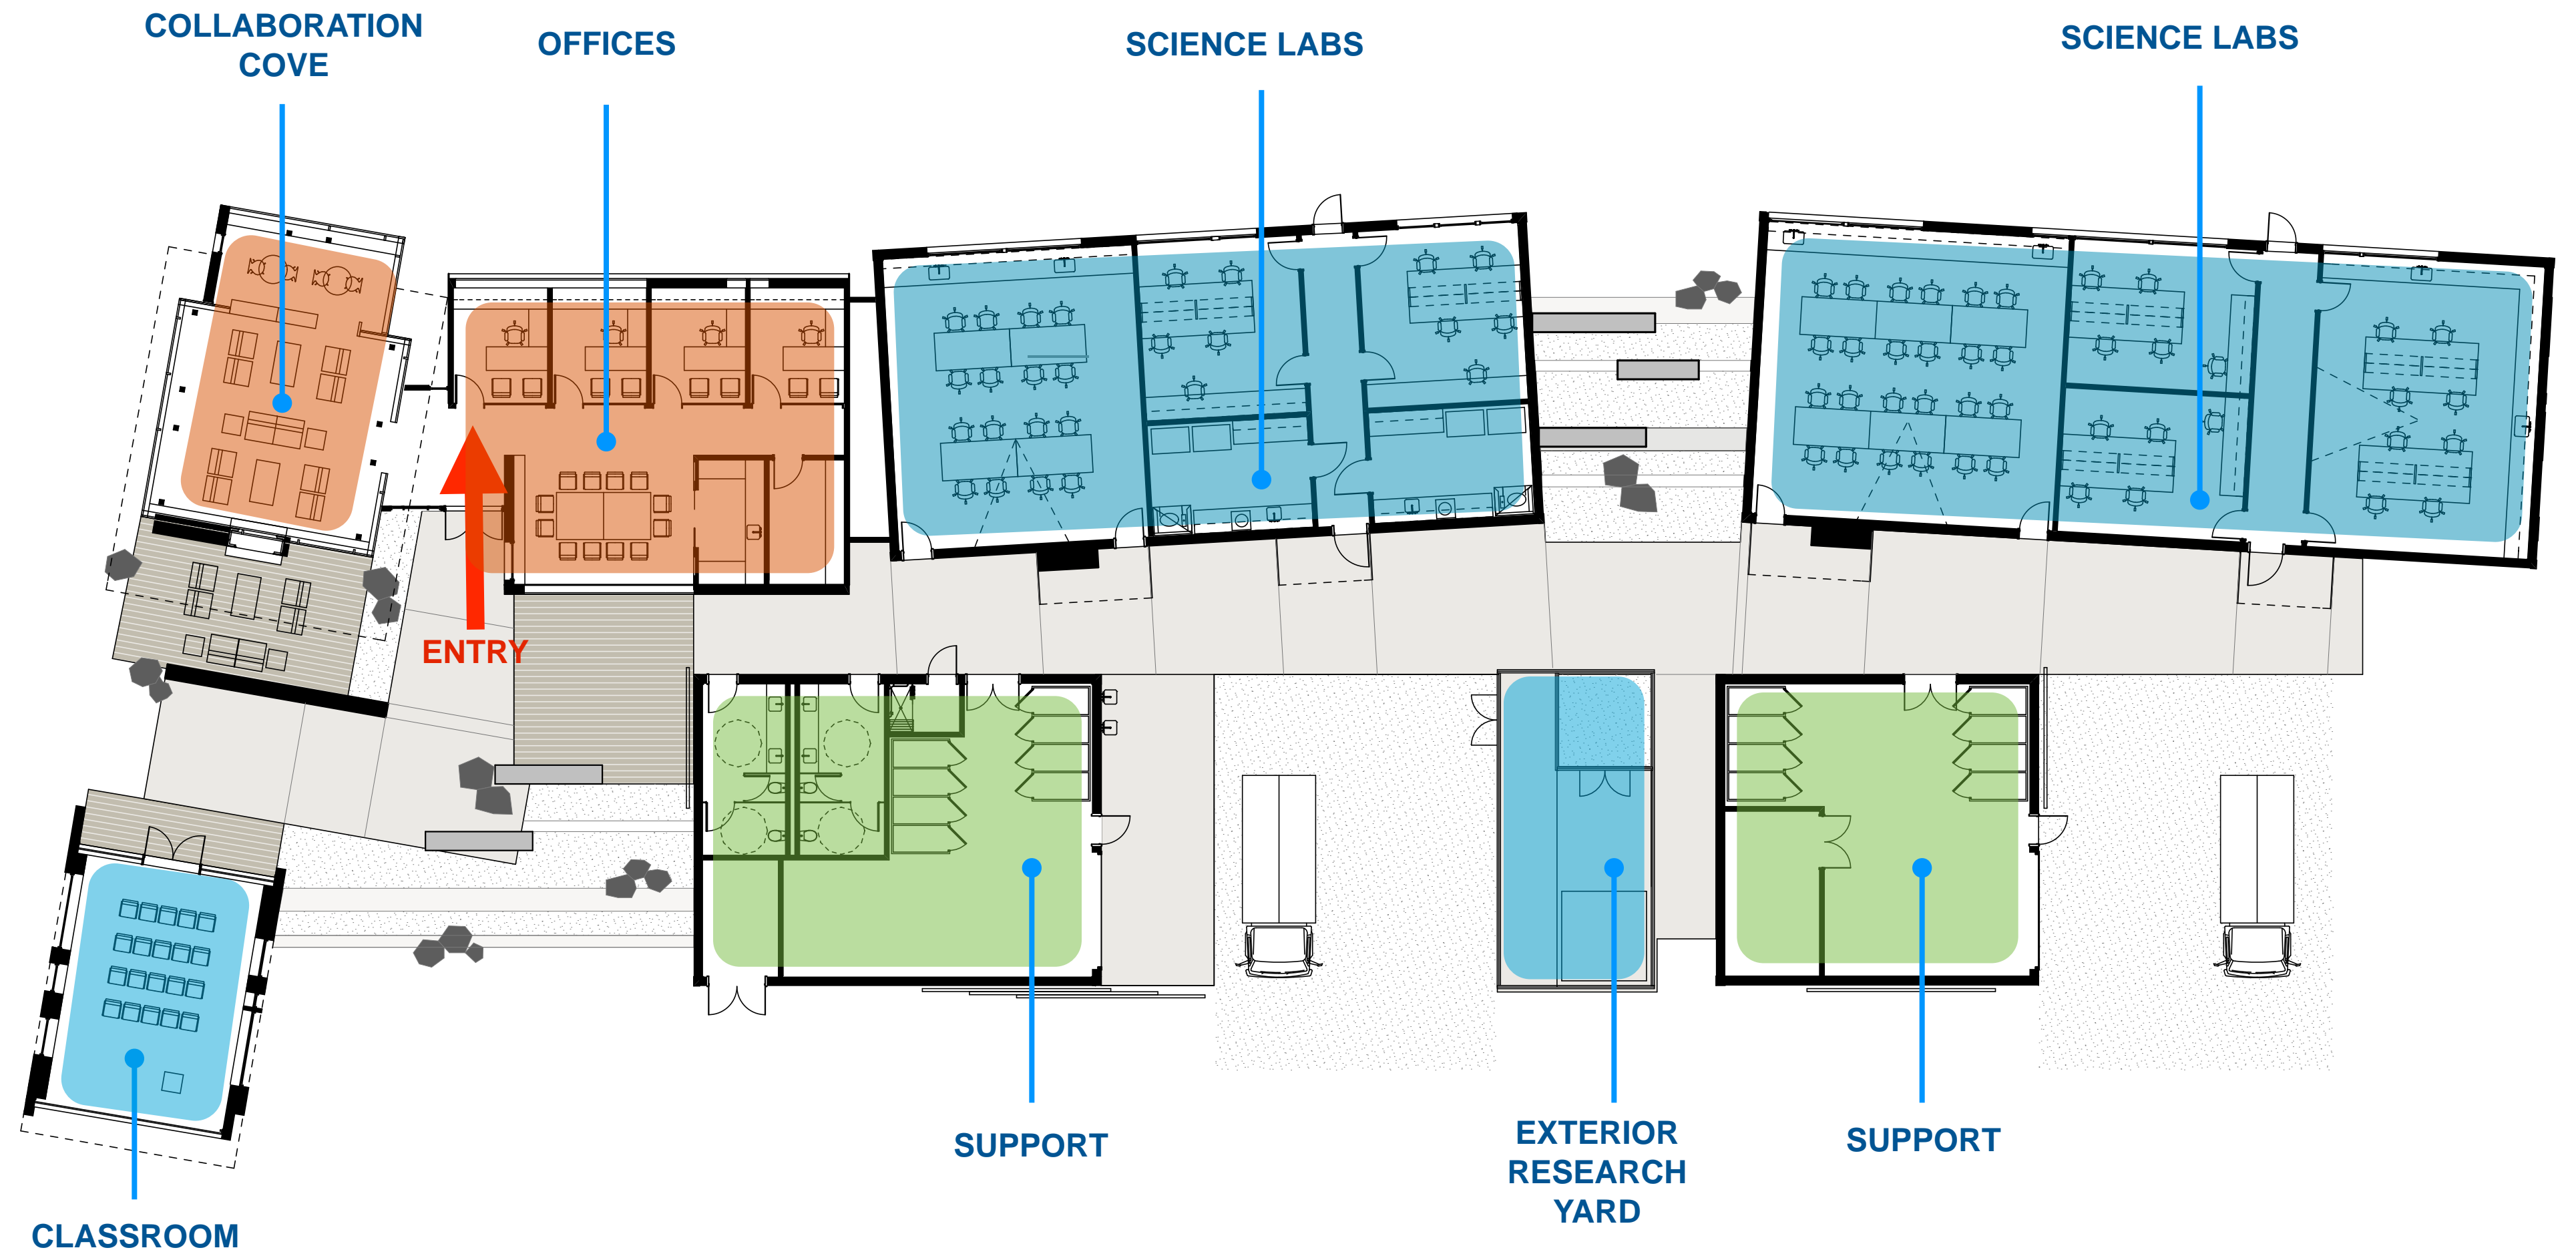

- Allows for future growth efficiently
- Maximizes light/sun/ventilation to smaller spaces
- Berms to block wind (and views)

DESIGN PREMISES

MARINE RESEARCH

DESIGN PREMISES

MARINE RESEARCH

DESIGN

- Modular width to accommodate function light/sun/ventilation
- Core located for views to ocean
- Entry/Commons linking Discovery Center and Research
- Eddies between buildings for interaction
- Support yard adjacent to vehicle access

DESIGN PREMISES

MARINE RESEARCH _SITE PLAN

DESIGN

MARINE RESEARCH _SITE PLAN

MARINE RESEARCH _PLAN

DESIGN

MARINE RESEARCH _PHASING PLAN

PHASE 2

DESIGN

MARINE RESEARCH _GATHERING

OUTDOOR GATHERING SPACES ●

DESIGN

MARINE RESEARCH _SECTIONS

DESIGN

MARINE RESEARCH _ELEVATIONS

NORTH ELEVATION

WEST ELEVATION

DESIGN

MARINE RESEARCH _VIEW

DESIGN