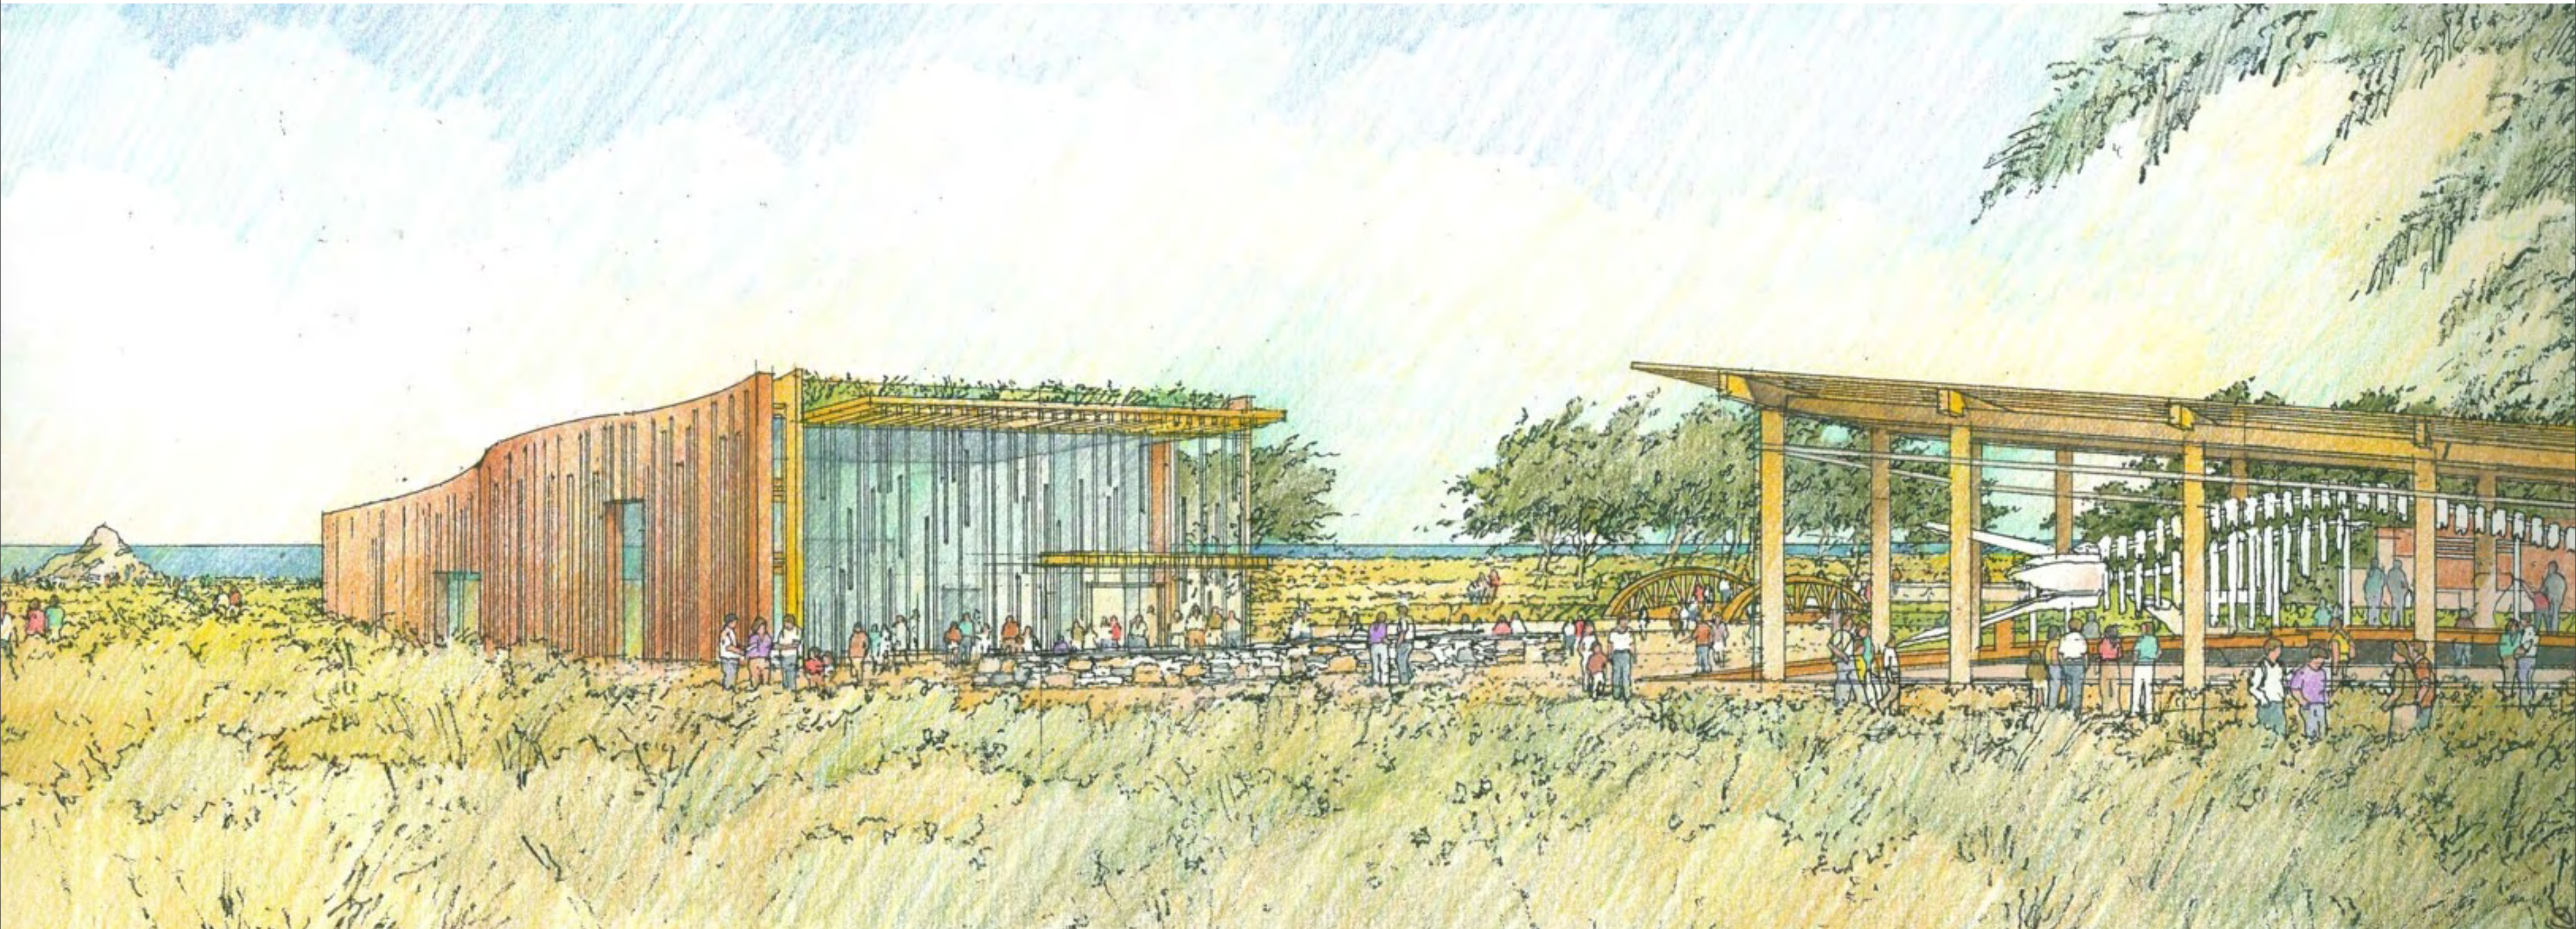

DISCOVERY CENTER

DESIGN PREMISES

DISCOVERY CENTER

DESIGN PREMISES

DISCOVERY CENTER

LOCATION / ORIENTATION

- Link coastal trail, wetlands and research
- Form responds to the WIND
- Tide Pool Court link to whale and coast
- Views to ocean and wetlands

DESIGN PREMISES

DISCOVERY CENTER

DESIGN PREMISES

DISCOVERY CENTER

DESIGN

- Simple form and earth sheltering -- respond to wind and program
- Open at ends/entries for light and access
- Simple form as seen from coastal trail

DESIGN PREMISES

DISCOVERY: WHALE EXHIBIT

DESIGN PREMISES

DISCOVERY: WHALE EXHIBIT

ORIENTATION

- Connection to Discovery
- Allows for best views to whale (front + side)
- Visible from coastal trail
- Wind screened by Discovery and berms

WHALE EXHIBIT _SECTION + ELEVATION

DESIGN

WHALE EXHIBIT _VIEW

DESIGN

DISCOVERY CENTER _VIEW

DESIGN