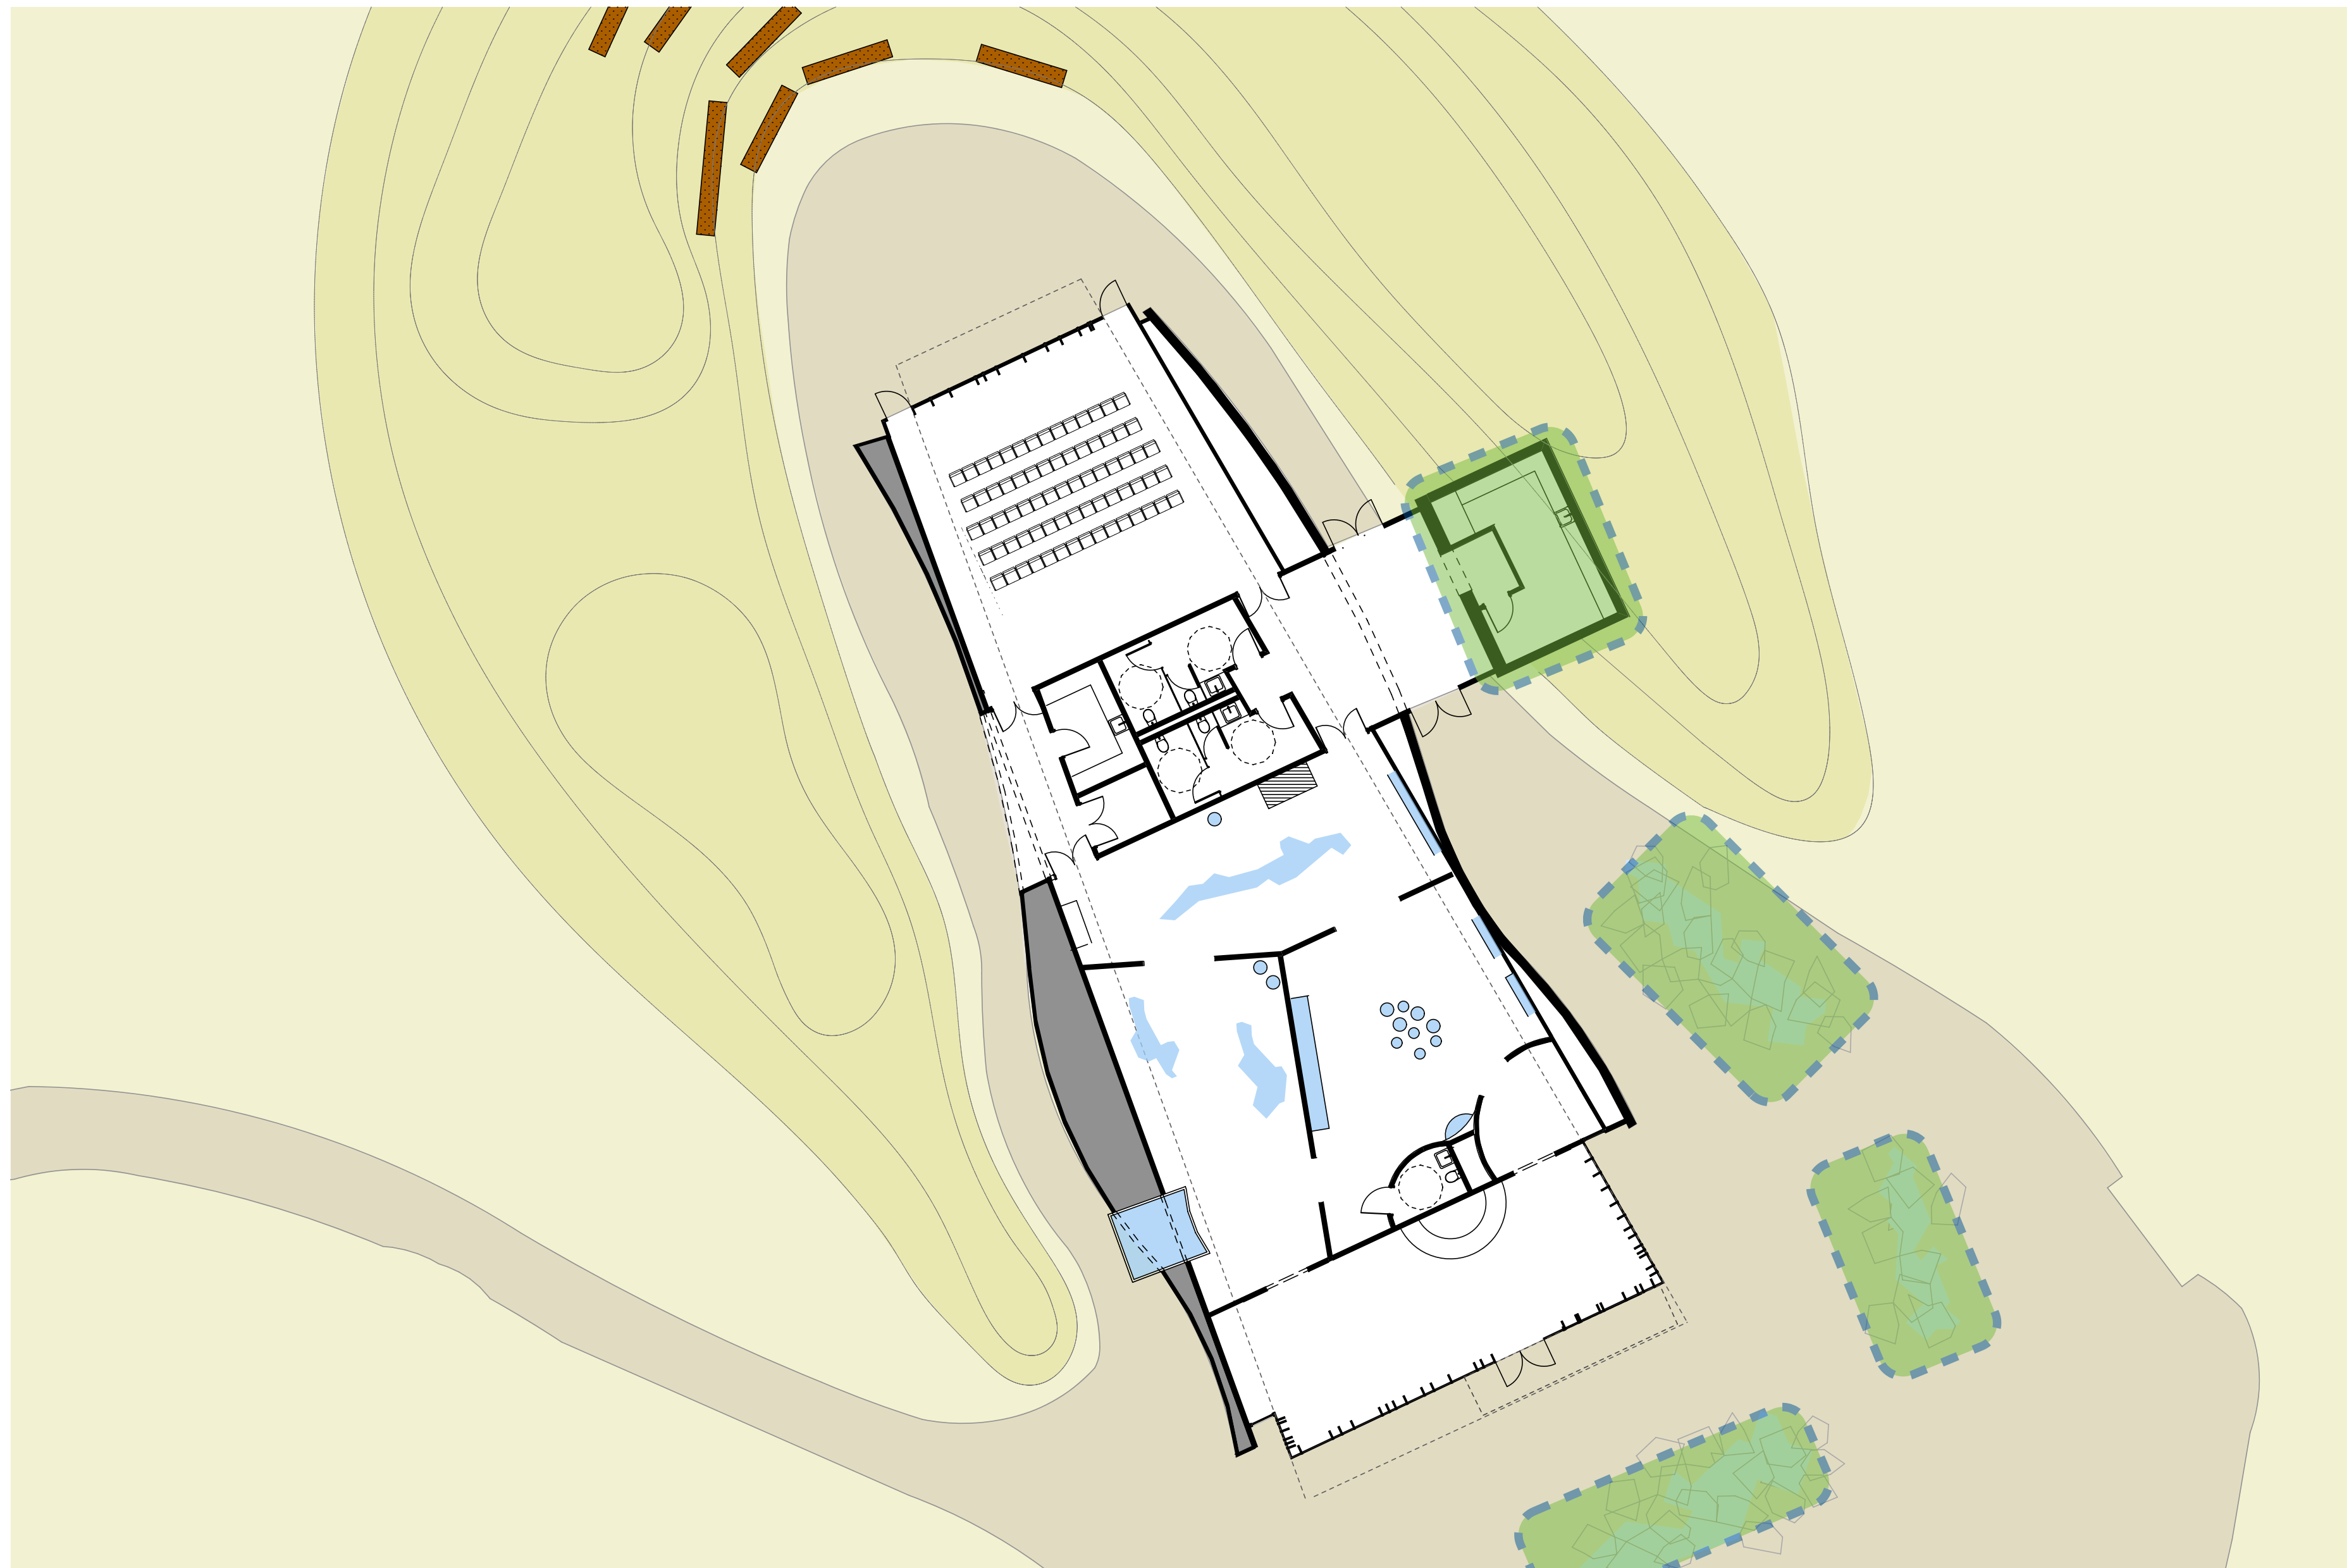

DISCOVERY _PLAN

PHASE 2

DESIGN