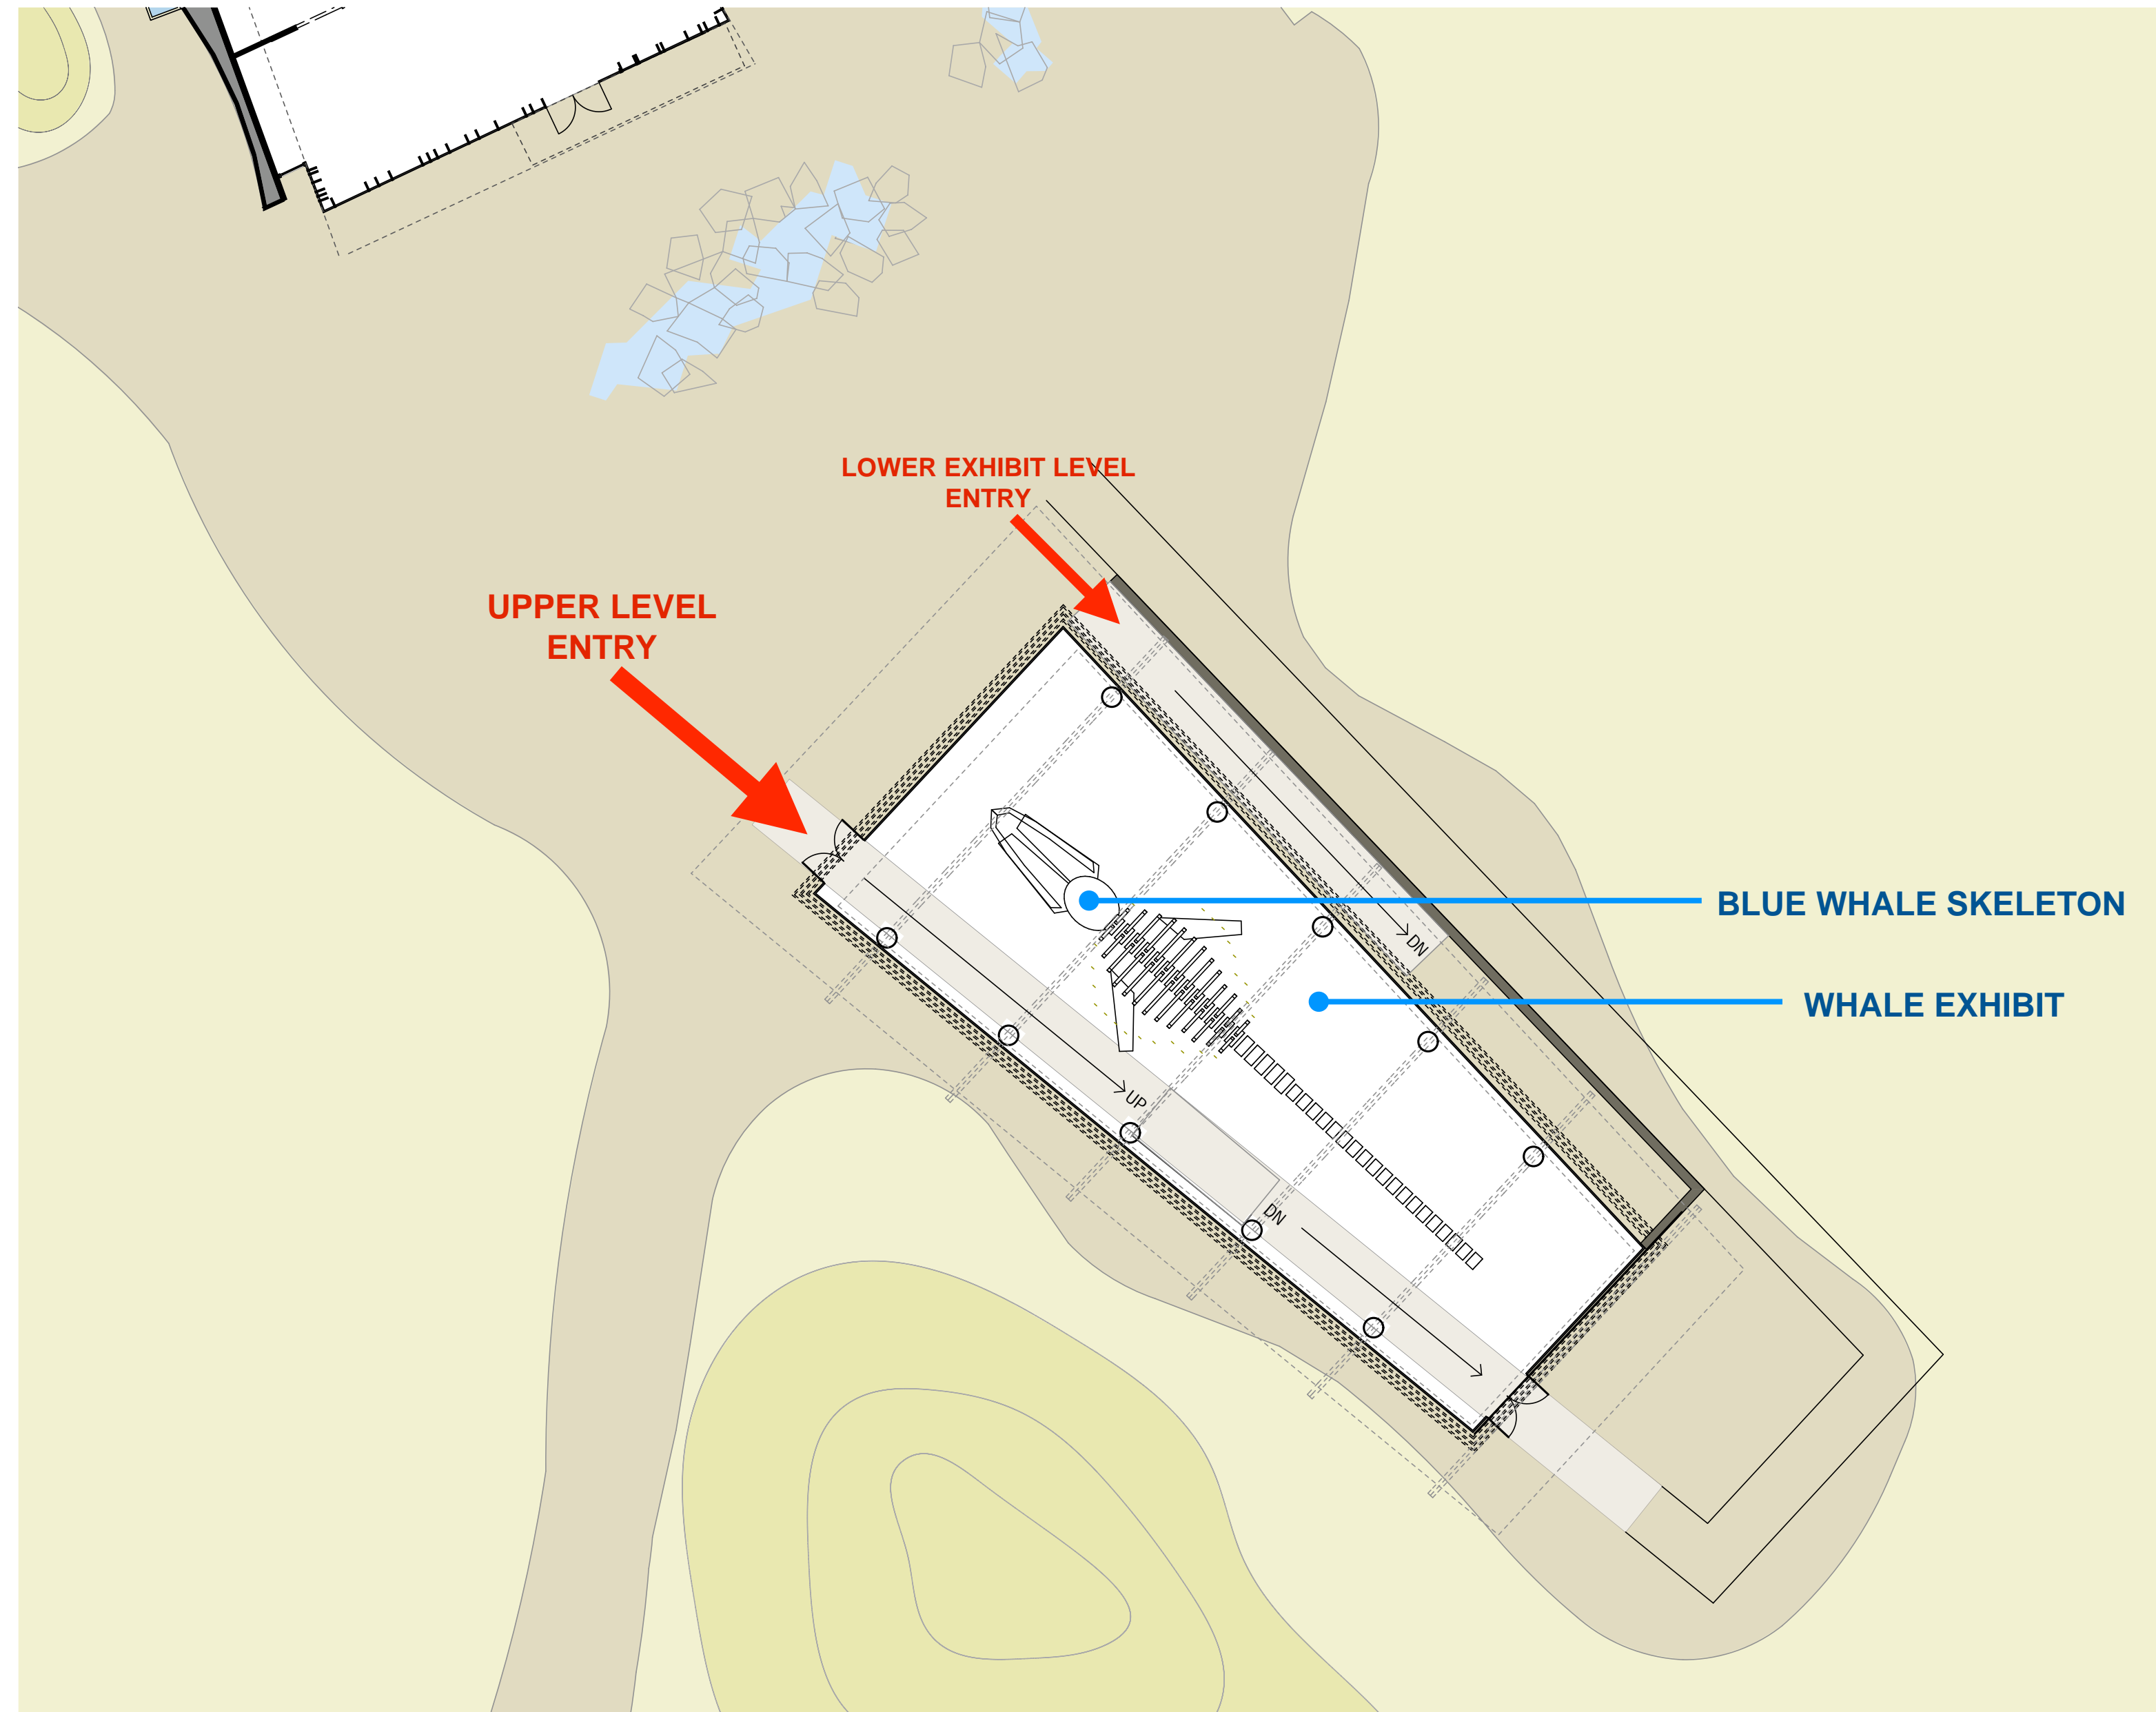

DESIGN PREMISES

DISCOVERY: WHALE EXHIBIT

DESIGN PREMISES

DISCOVERY: WHALE EXHIBIT

ORIENTATION

- Connection to Discovery
- Allows for best views to whale (front + side)
- Visible from coastal trail
- Wind screened by Discovery and berms

DISCOVERY _PLAN

PHASE 2

DESIGN

DISCOVERY _SECTIONS

DESIGN

DISCOVERY _ELEVATIONS

SOUTHWEST ELEVATION

SOUTHEAST ELEVATION

DESIGN

DISCOVERY _VIEWS

DESIGN

WHALE EXHIBIT _PLAN

DESIGN

WHALE EXHIBIT _PLAN

OUTDOOR GATHERING SPACES

DESIGN