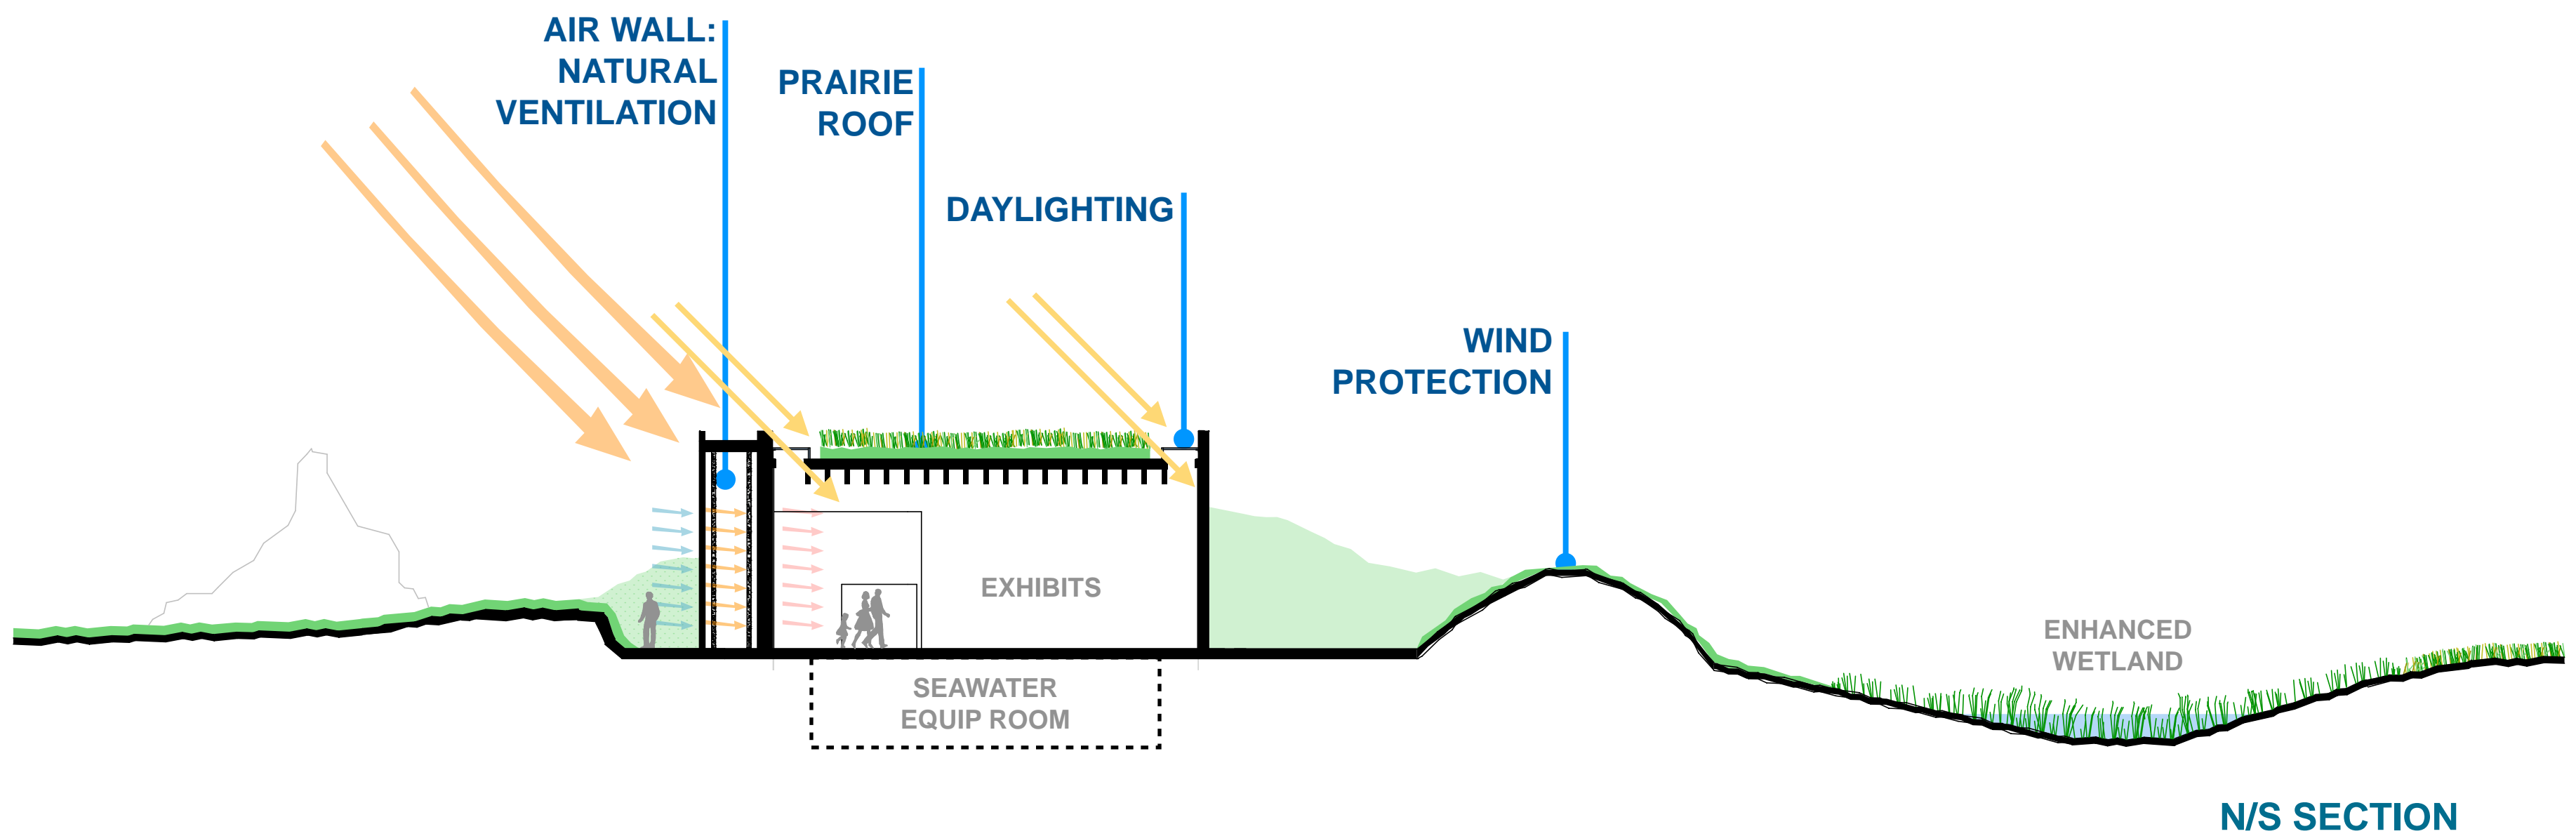

DESIGN PREMISES

DISCOVERY: WHALE EXHIBIT

DESIGN PREMISES

DISCOVERY: WHALE EXHIBIT

ORIENTATION

- Connection to Discovery
- Allows for best views to whale (front + side)
- Visible from coastal trail
- Wind screened by Discovery and berms

DISCOVERY _PLAN

PHASE 2

DESIGN

DISCOVERY _SECTIONS

DESIGN

DISCOVERY _ELEVATIONS

SOUTHWEST ELEVATION

SOUTHEAST ELEVATION