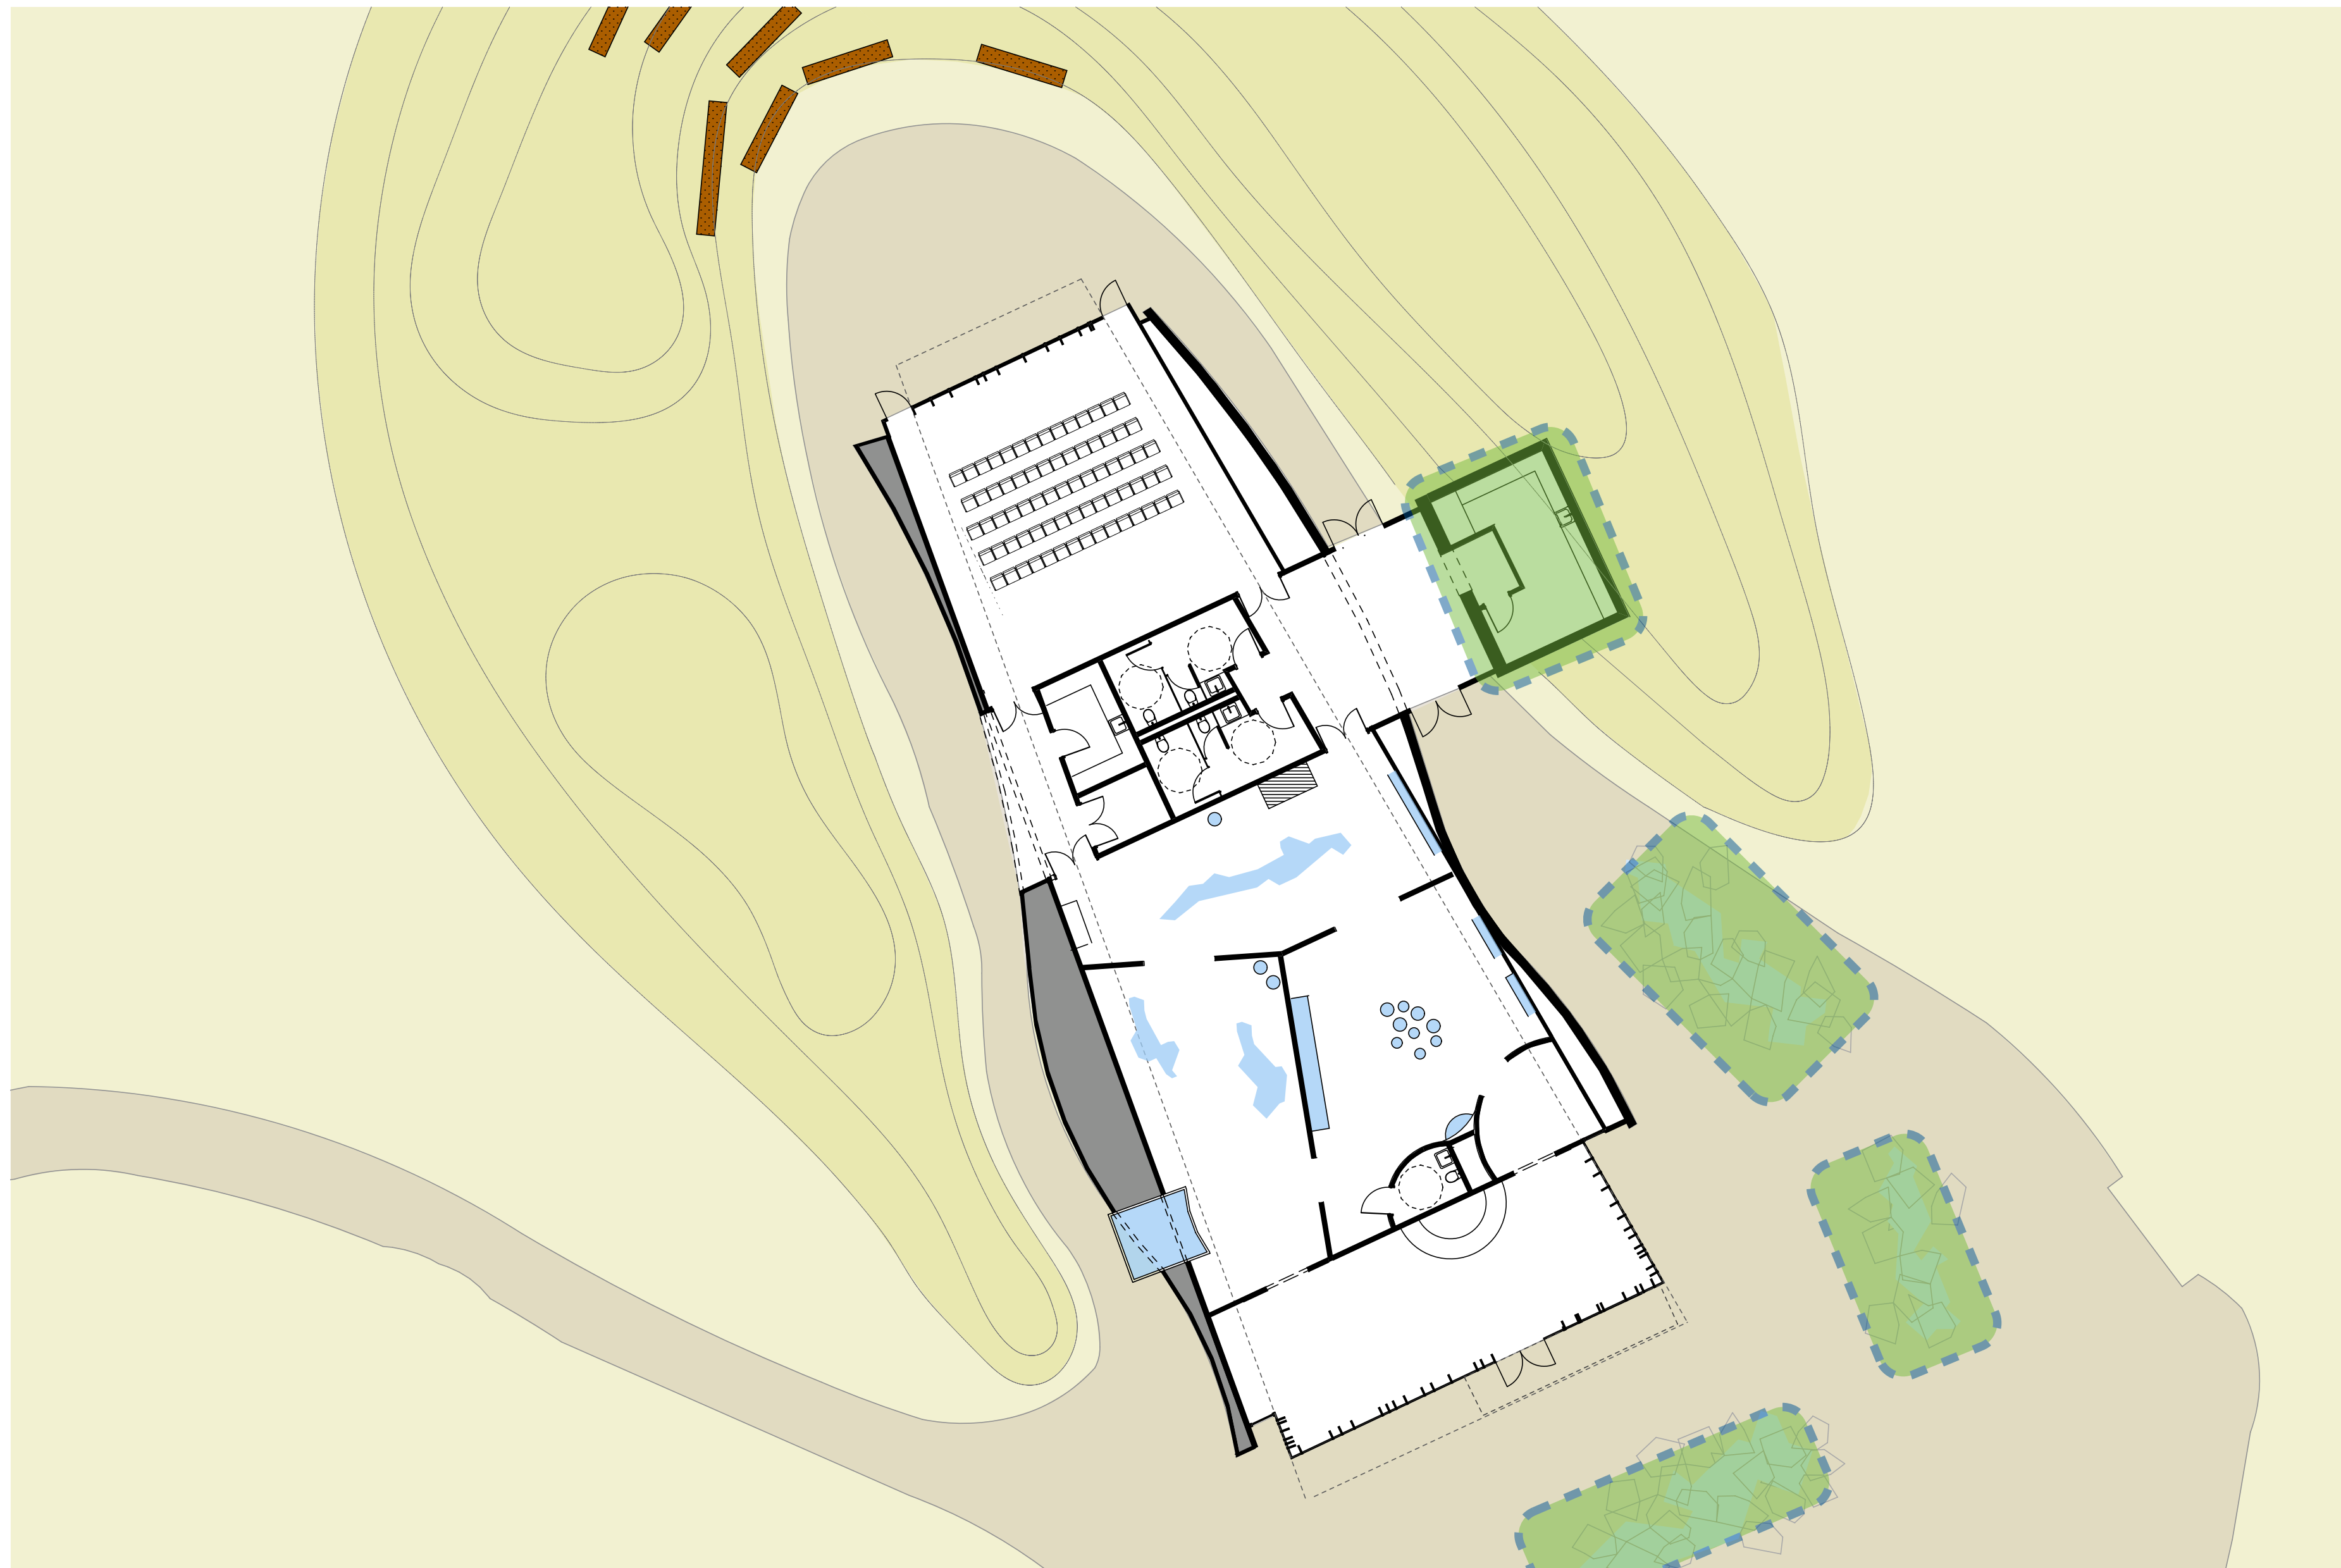

DISCOVERY CENTER

DESIGN PREMISES

DISCOVERY CENTER

DESIGN PREMISES

DISCOVERY CENTER

LOCATION / ORIENTATION

- Link coastal trail, wetlands and research
- Form responds to the WIND
- Tide Pool Court link to whale and coast
- Views to ocean and wetlands

DESIGN PREMISES

DISCOVERY CENTER

DESIGN PREMISES

DISCOVERY CENTER

DESIGN

- Simple form and earth sheltering -- respond to wind and program
- Open at ends/entries for light and access
- Simple form as seen from coastal trail

DESIGN PREMISES

DISCOVERY: WHALE EXHIBIT

DESIGN PREMISES

DISCOVERY: WHALE EXHIBIT

ORIENTATION

- Connection to Discovery
- Allows for best views to whale (front + side)
- Visible from coastal trail
- Wind screened by Discovery and berms

DISCOVERY _PLAN

PHASE 2

DESIGN

DISCOVERY _SECTIONS

DESIGN

DISCOVERY _ELEVATIONS

SOUTHWEST ELEVATION

SOUTHEAST ELEVATION