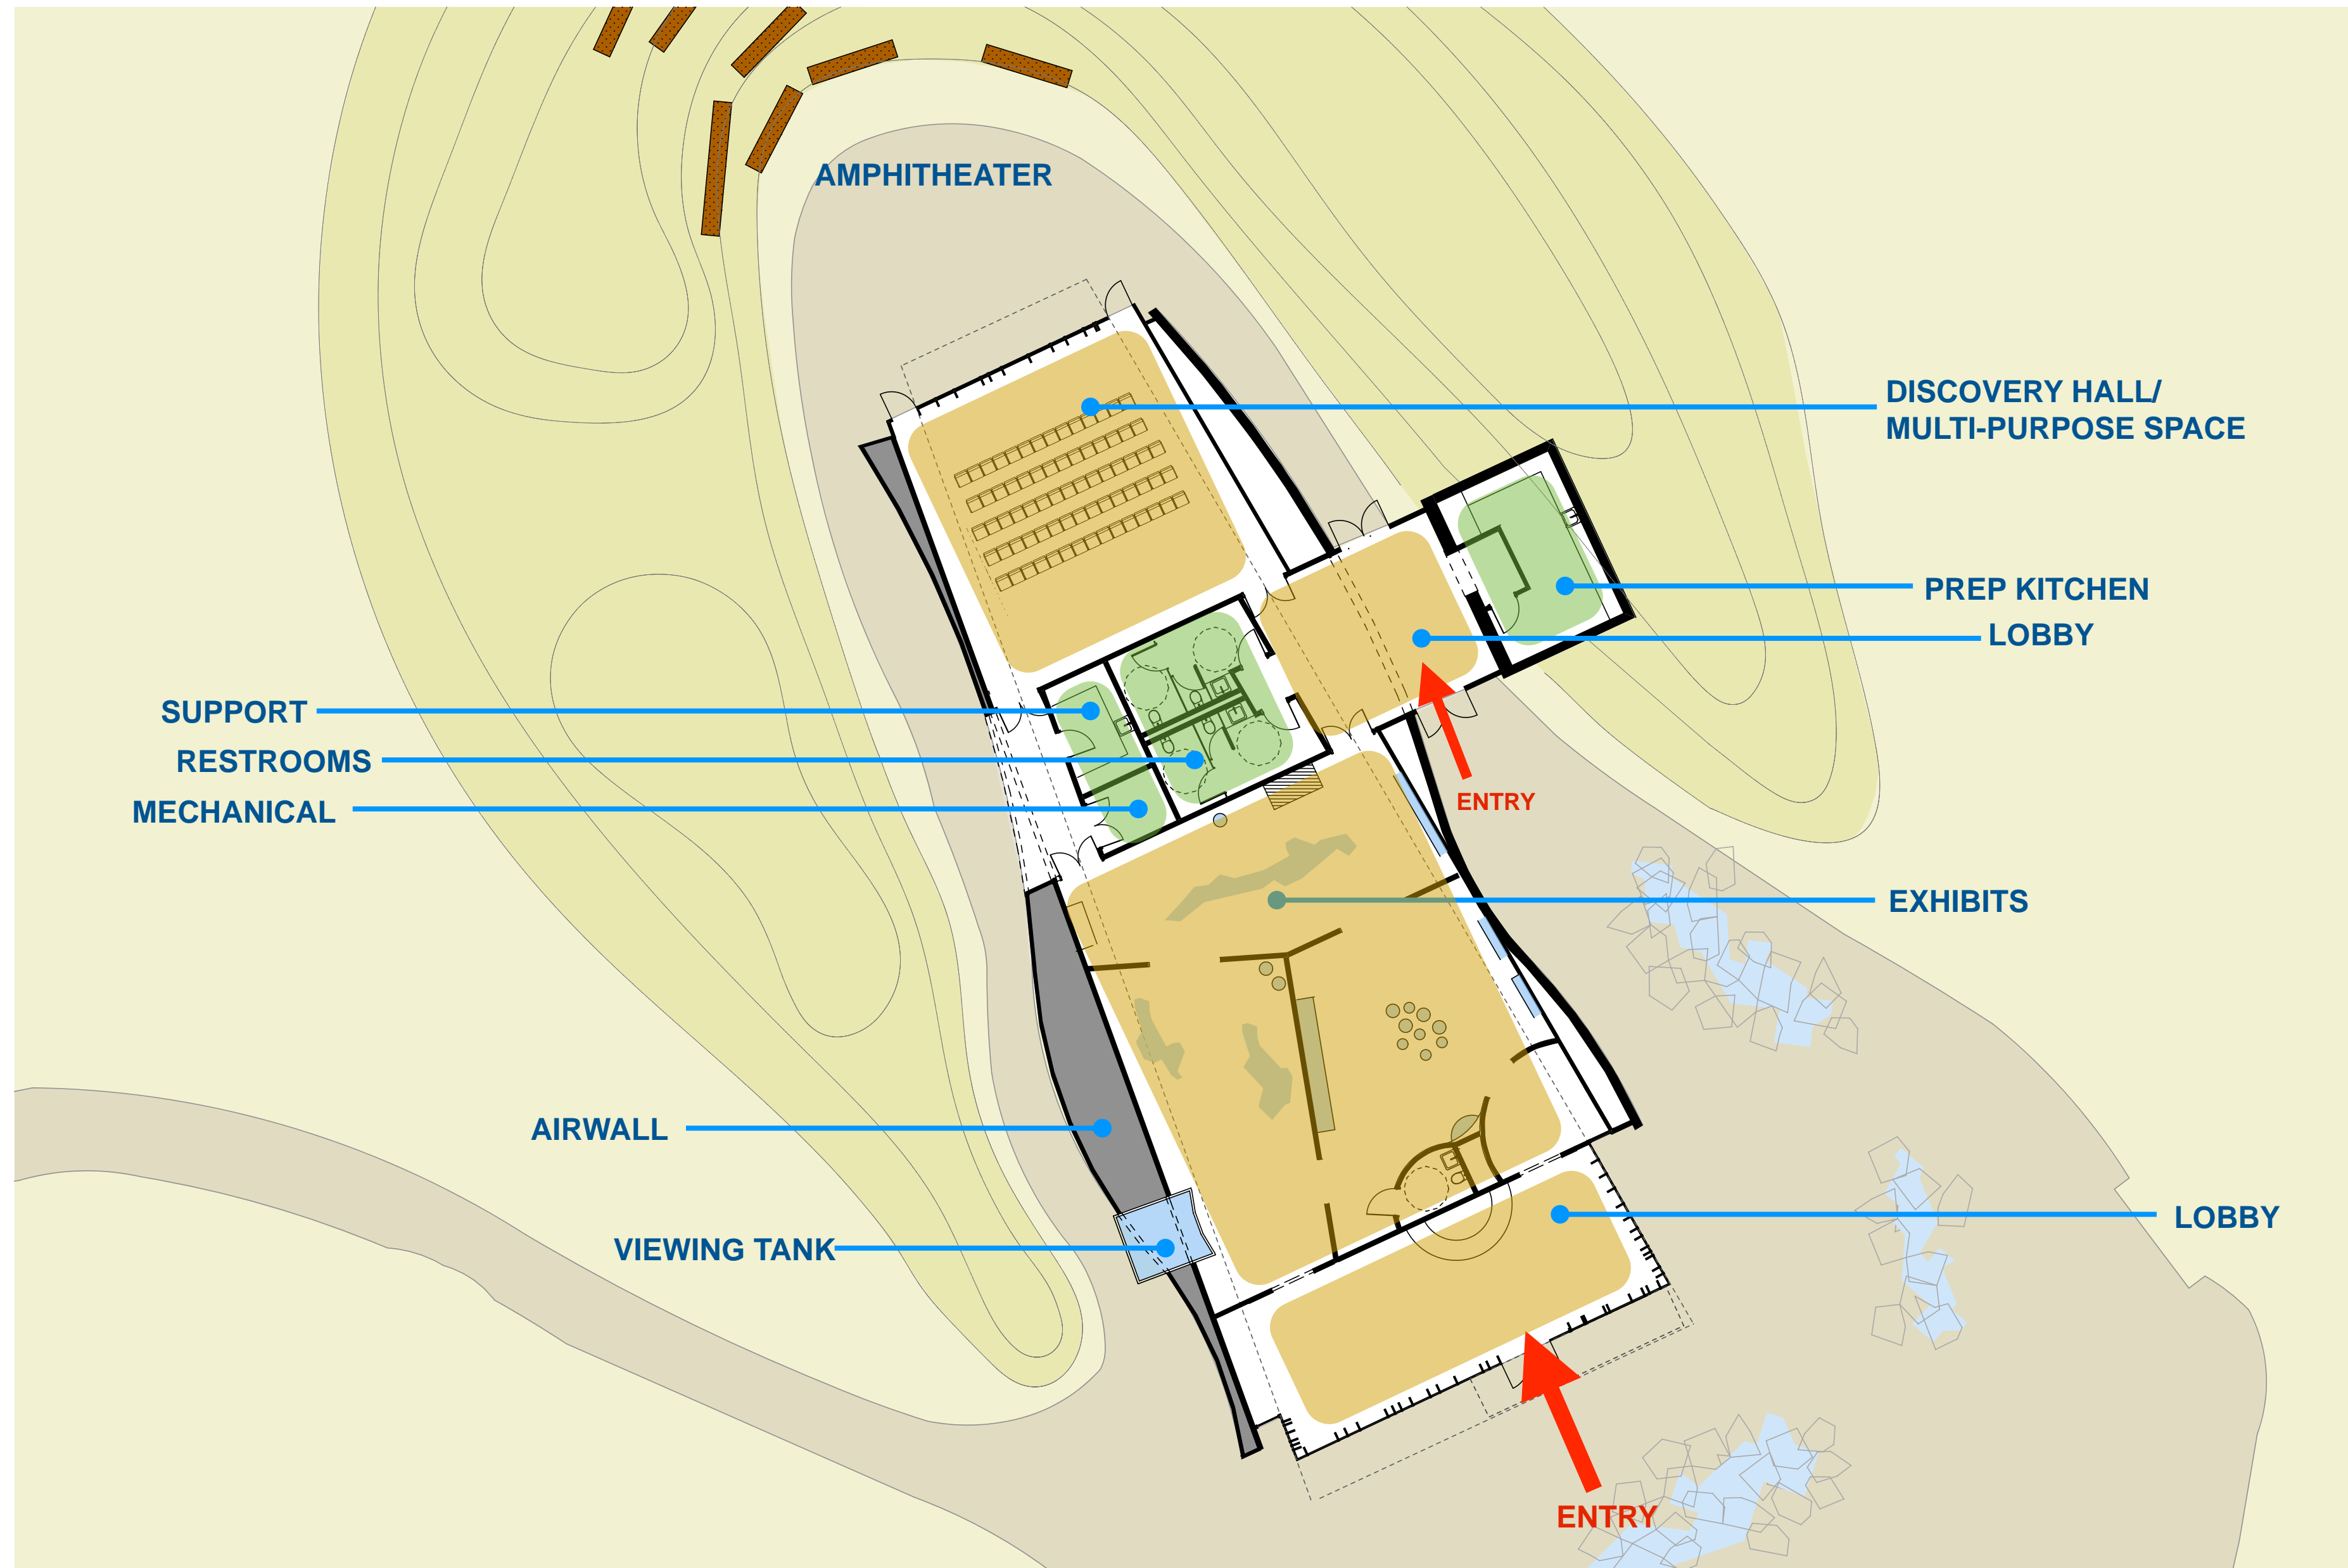

DISCOVERY _PLAN

DESIGN