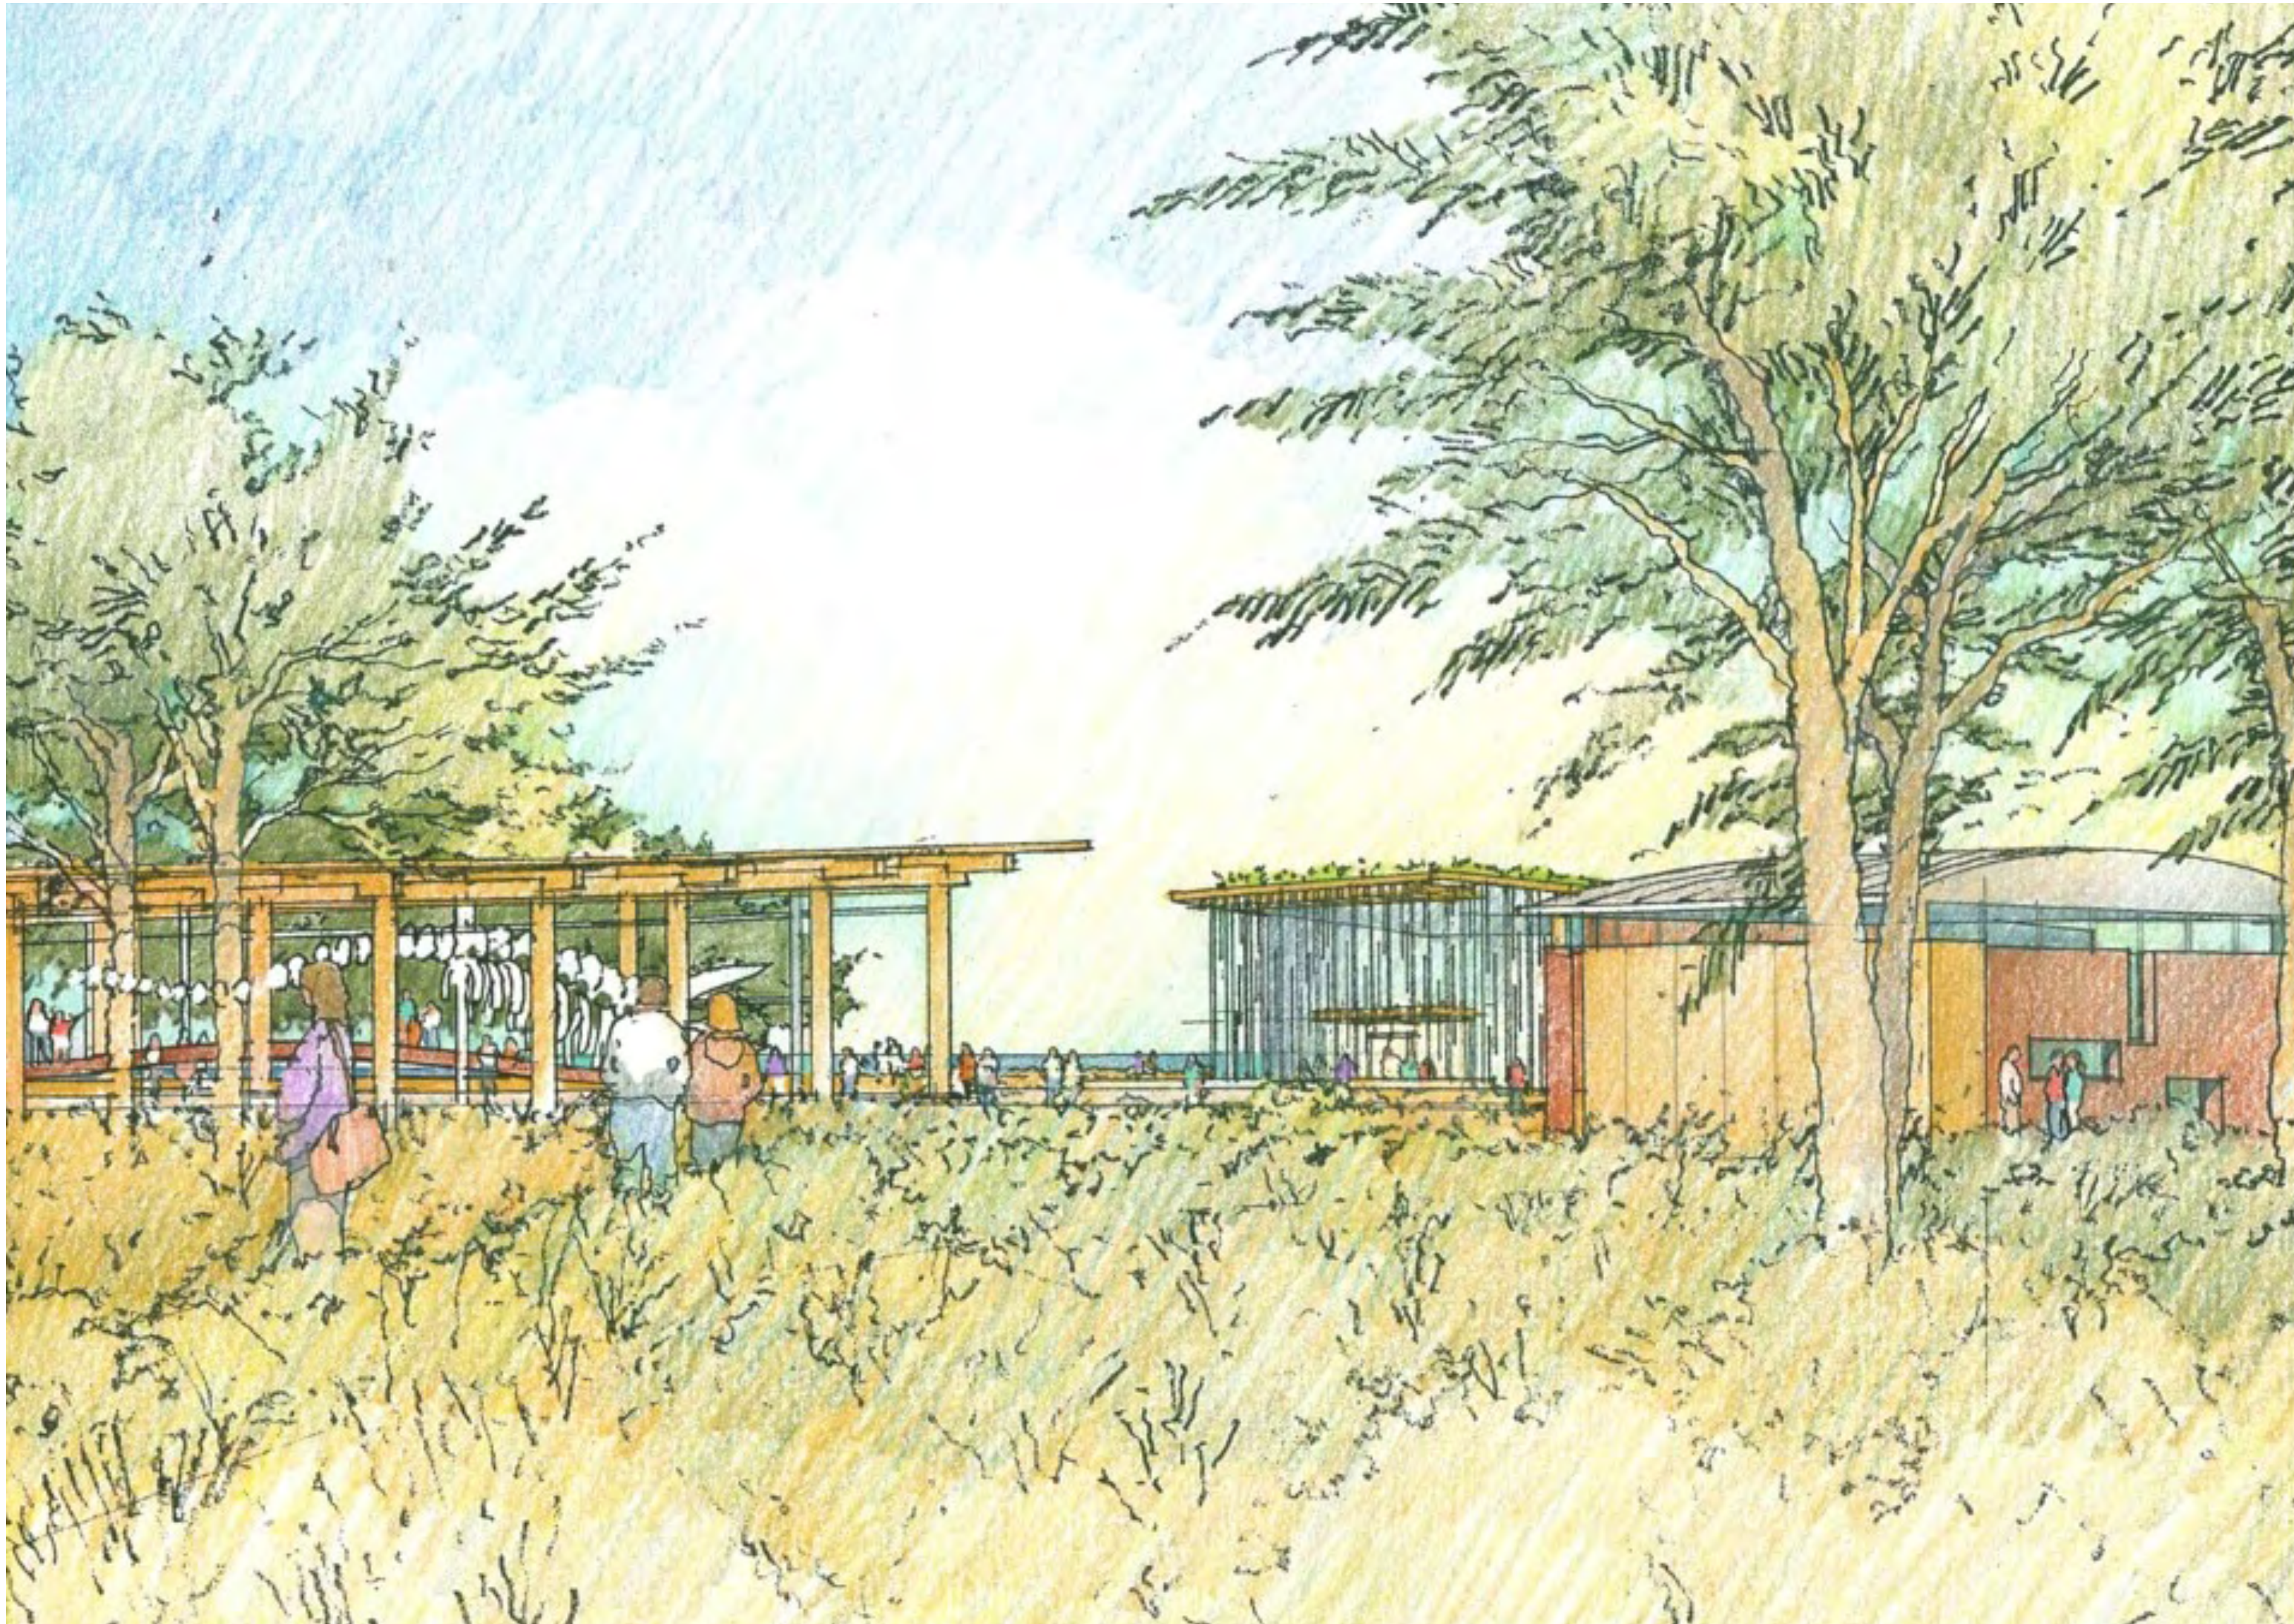

DISCOVERY CENTER

DESIGN PREMISES

DISCOVERY CENTER

DESIGN PREMISES

DISCOVERY CENTER

LOCATION / ORIENTATION

- Link coastal trail, wetlands and research
- Form responds to the WIND
- Tide Pool Court link to whale and coast
- Views to ocean and wetlands

DESIGN PREMISES

DISCOVERY CENTER

DESIGN PREMISES

DISCOVERY CENTER

DESIGN

- Simple form and earth sheltering -- respond to wind and program
- Open at ends/entries for light and access
- Simple form as seen from coastal trail

DESIGN PREMISES

DISCOVERY: WHALE EXHIBIT

DESIGN PREMISES

DISCOVERY: WHALE EXHIBIT

ORIENTATION

- Connection to Discovery
- Allows for best views to whale (front + side)
- Visible from coastal trail
- Wind screened by Discovery and berms

WHALE EXHIBIT _SECTION + ELEVATION

DESIGN

WHALE EXHIBIT _VIEW

DESIGN

DISCOVERY CENTER _VIEW

DESIGN