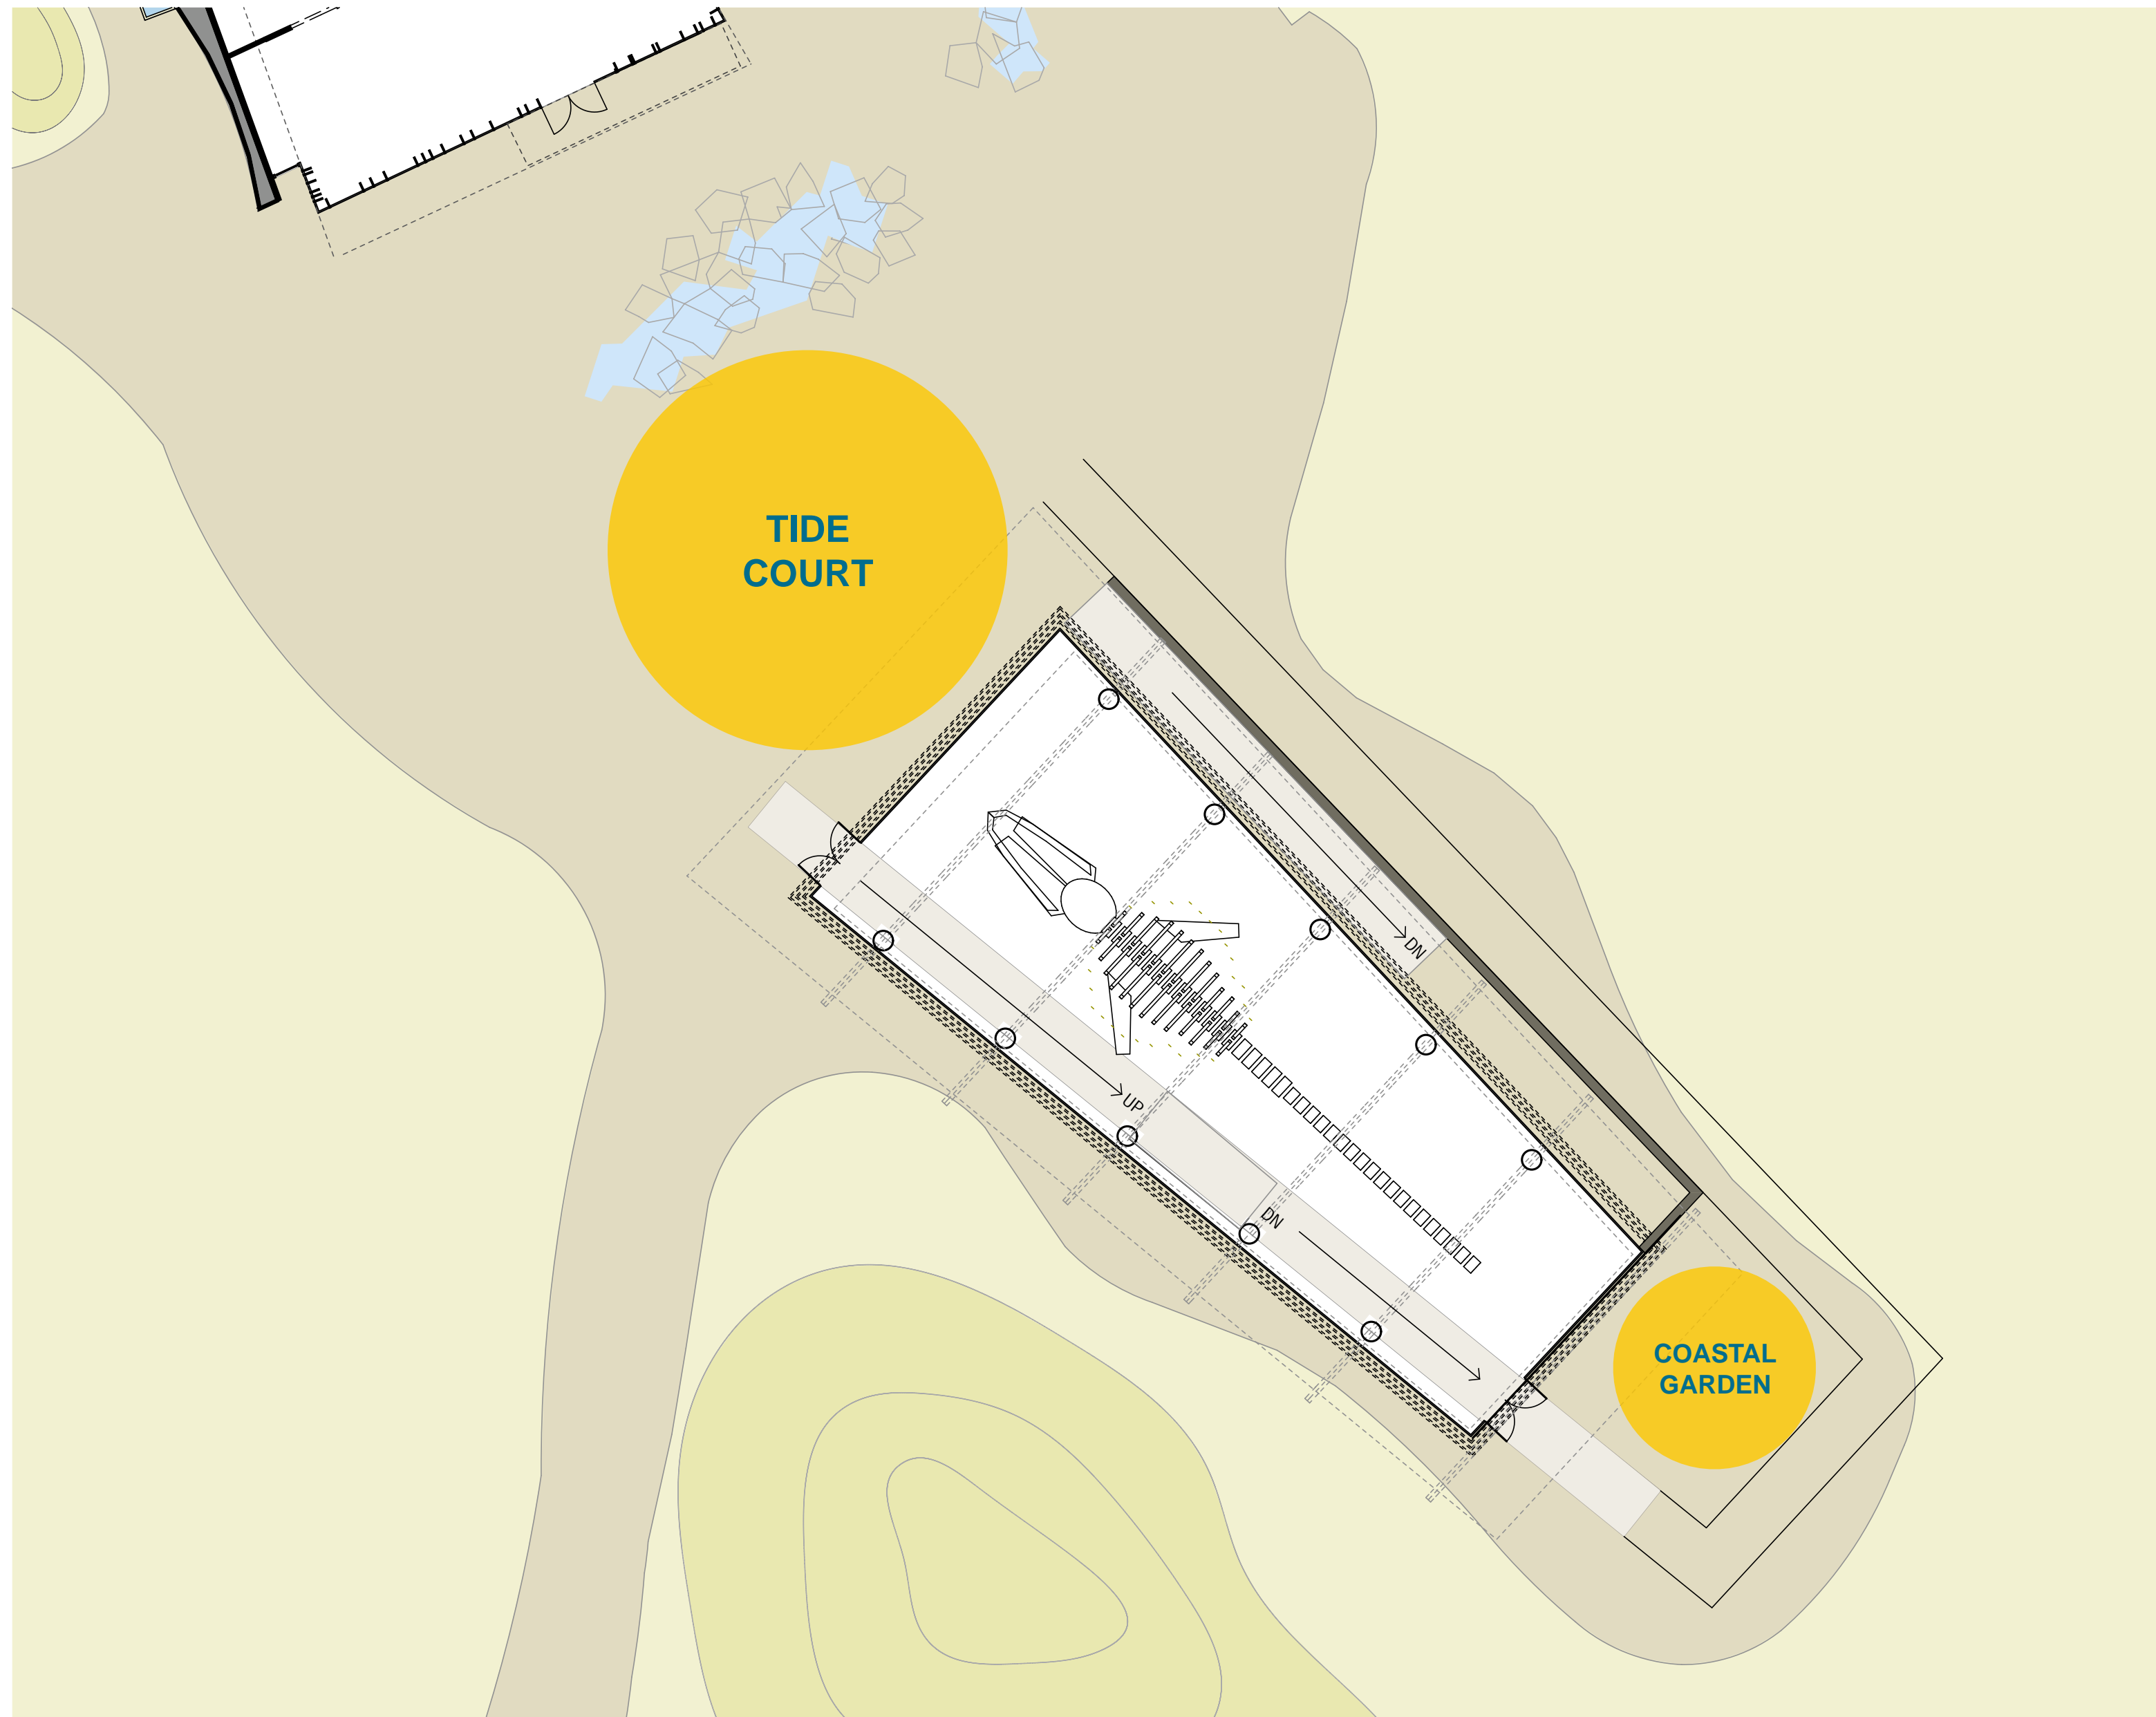

DESIGN PREMISES

DISCOVERY: WHALE EXHIBIT

DESIGN PREMISES

DISCOVERY: WHALE EXHIBIT

ORIENTATION

- Connection to Discovery
- Allows for best views to whale (front + side)
- Visible from coastal trail
- Wind screened by Discovery and berms

DISCOVERY _PLAN

PHASE 2

DESIGN

DISCOVERY _SECTIONS

DESIGN

DISCOVERY _ELEVATIONS

SOUTHWEST ELEVATION

SOUTHEAST ELEVATION

DESIGN

DISCOVERY _VIEWS

DESIGN

WHALE EXHIBIT _PLAN

DESIGN

WHALE EXHIBIT _PLAN

OUTDOOR GATHERING SPACES

DESIGN

WHALE EXHIBIT _SECTION + ELEVATION

DESIGN

WHALE EXHIBIT _VIEW

DESIGN

DISCOVERY CENTER _VIEW

DESIGN