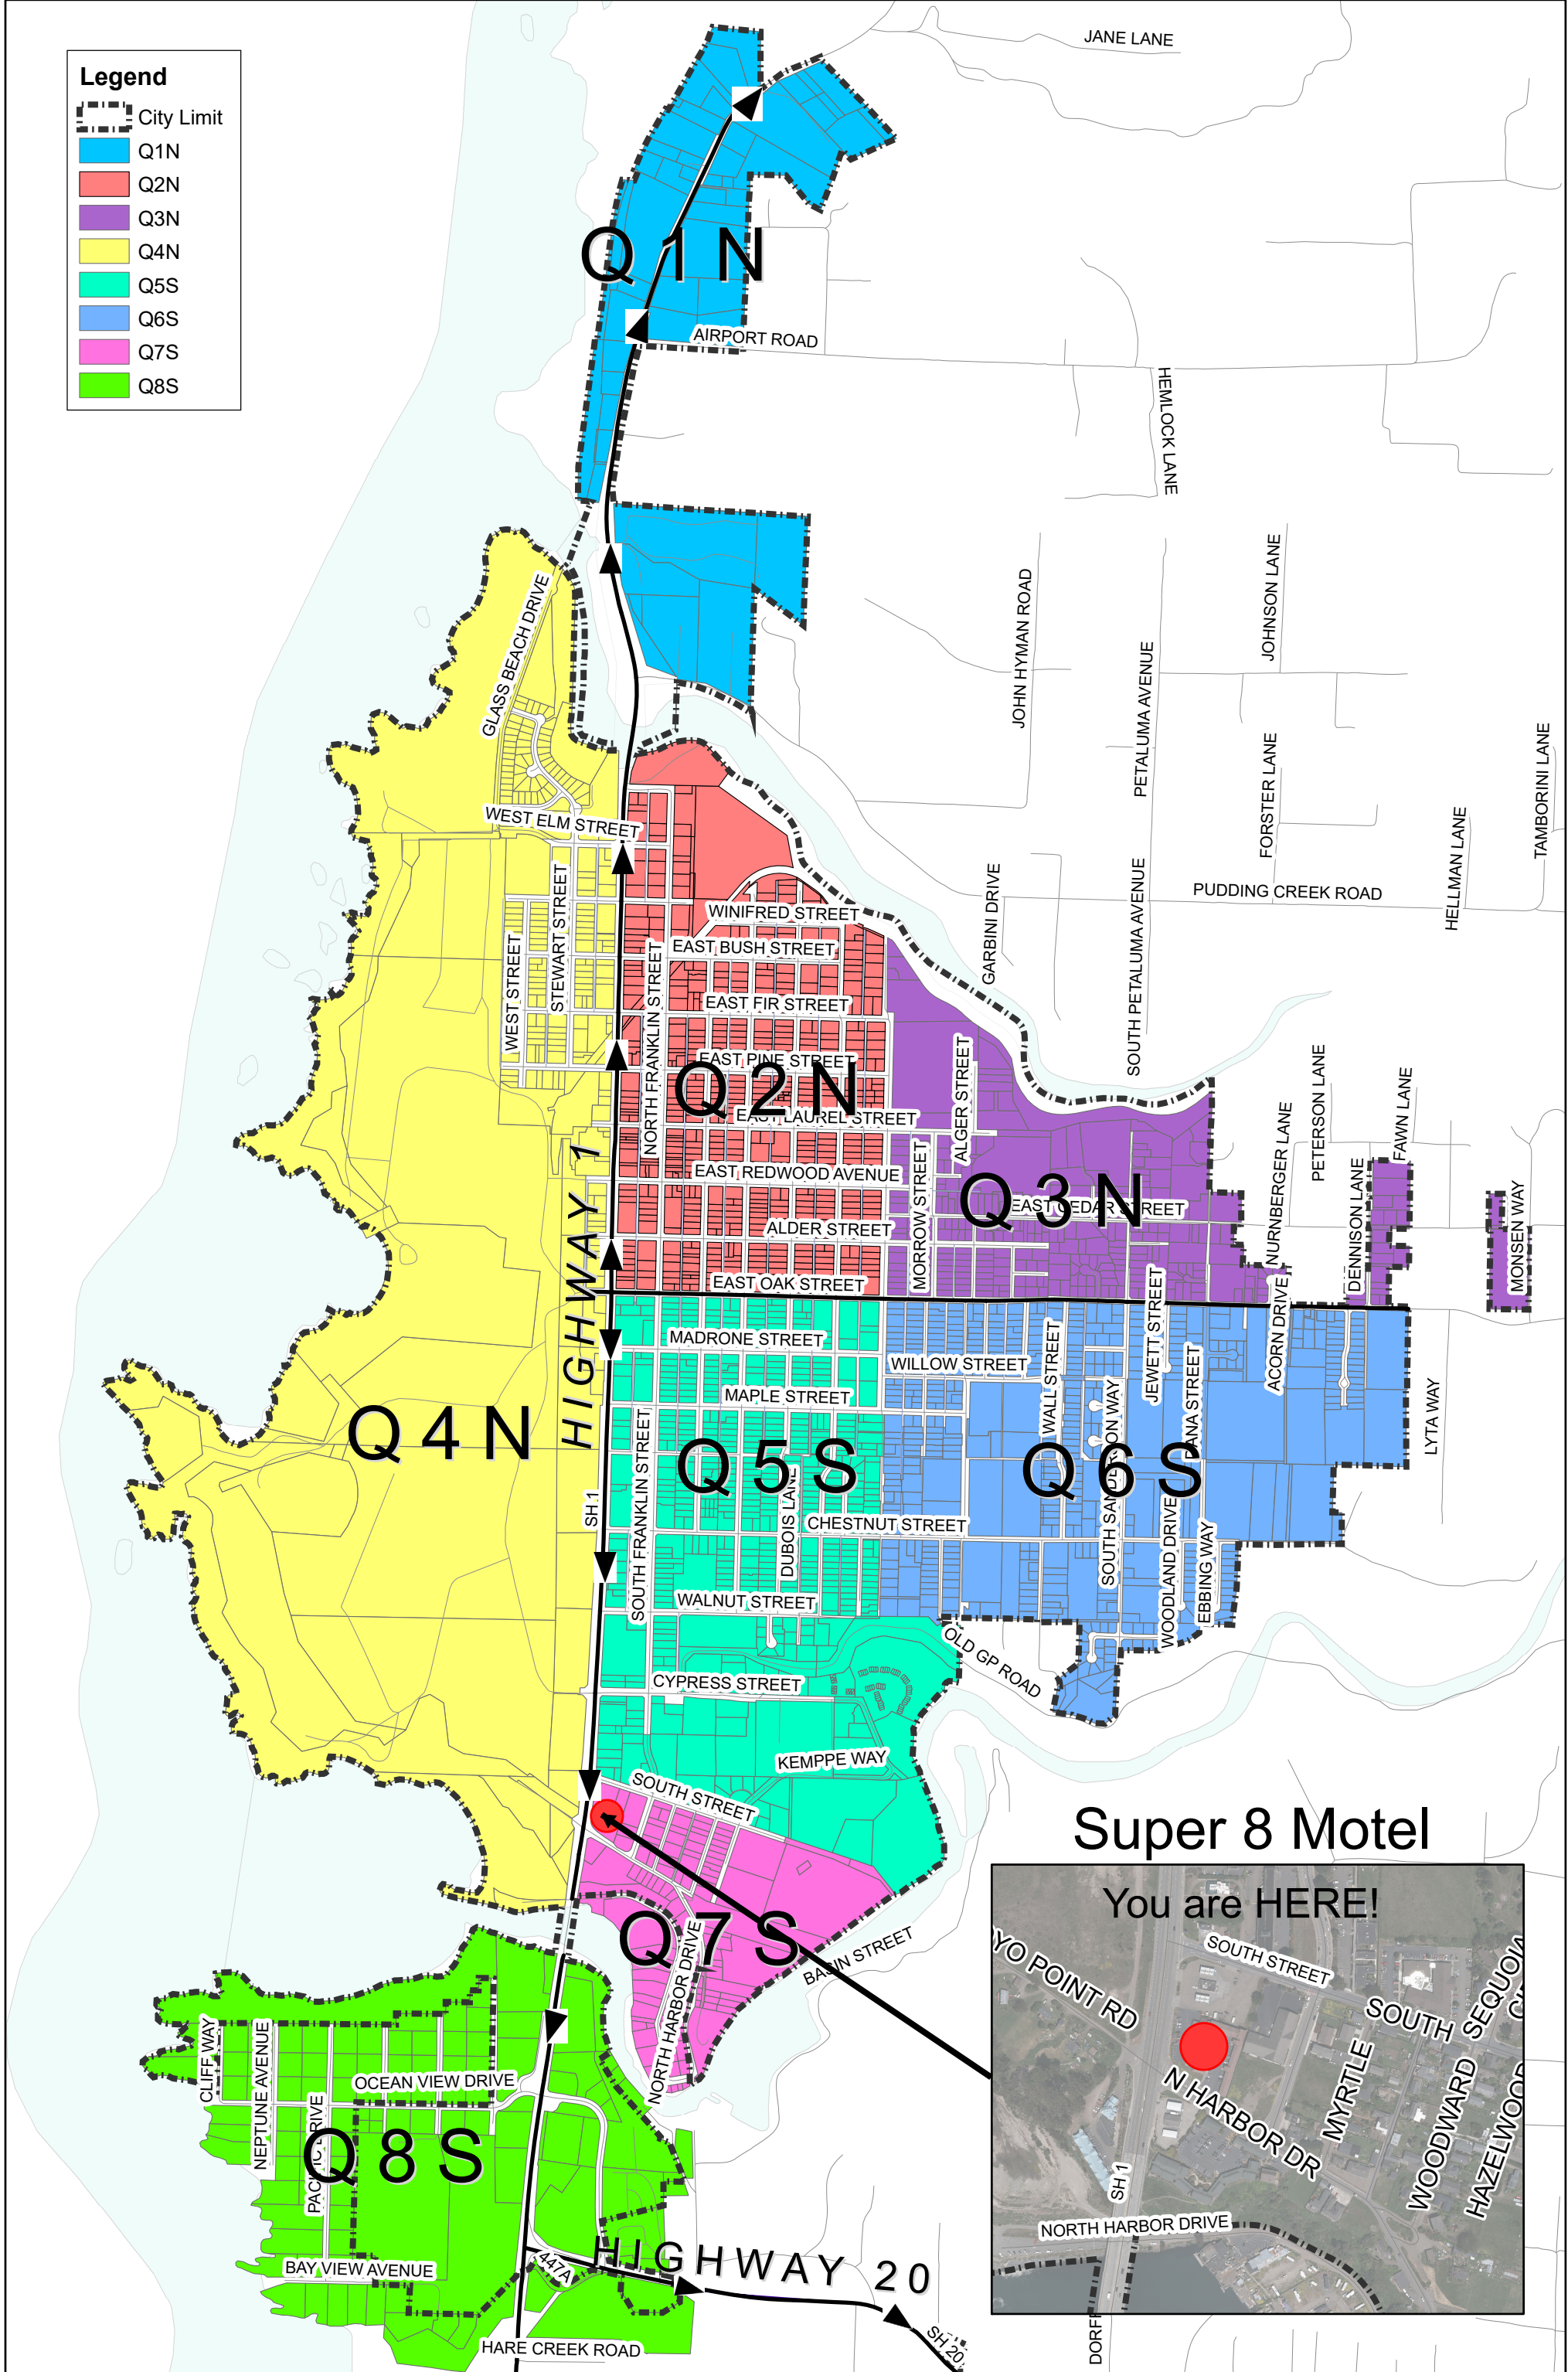

- Legend**
- City Limit
 - Q1N
 - Q2N
 - Q3N
 - Q4N
 - Q5S
 - Q6S
 - Q7S
 - Q8S

Super 8 Motel

Feature and boundary locations depicted are approximate only. 10-26-2020

Feet
0200

Evacuation Zones